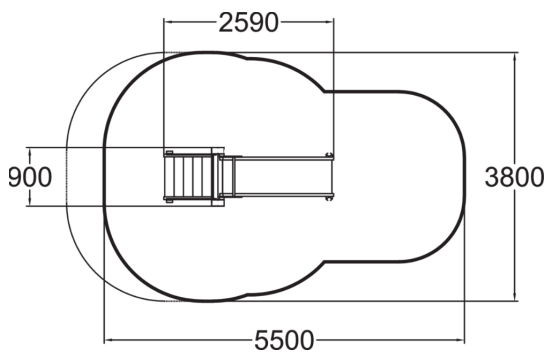

137017M

Slide

Slide at 1000 mm level. The stairs allow an easier access to the top of the slide. Choose the type of slide and the colours of posts and high pressure laminate parts to fit your park perfectly!

User age	1+
Number of users	4
Product length, mm	2590
Product width, mm	900
Product height, mm	1690
Falling space, m <sup>2</sup>	18.5
Height required, mm	2670
Max. free fall height, mm	1000
Safety info	EN 1176-1, 3 TÜV
Installation time (for 1), H	4
Foundation options	deep_mounting surface_mounting
Wood	
Metal	
Colour of walls and HPL	