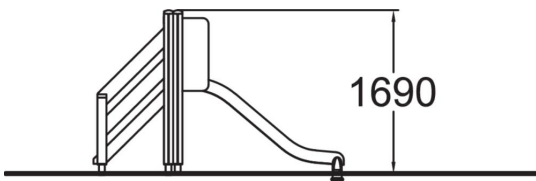

137017M

Slide

User age	1+
Number of users	4
Product length, mm	2590
Product width, mm	900
Product height, mm	1690
Falling space, m ²	18.5
Height required, mm	2670
Max. free fall height, mm	1000
Safety info	EN 1176-1, 3 TÜV
Installation time (for 1), H	4
Foundation options	Deep mounting Surface mounting