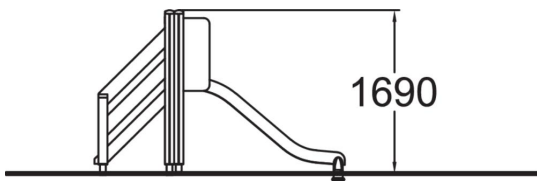

137017M

Slide

User age	1+
Number of users	4
Product length, mm	2590
Product width, mm	900
Product height, mm	1690
Falling space, m ²	18.5
Height required, mm	2670
Max. free fall height, mm	1000
Safety info	EN 1176-1, 3 TÜV
Installation time (for 1), H	4
Foundation options	deep_mounting surface_mounting