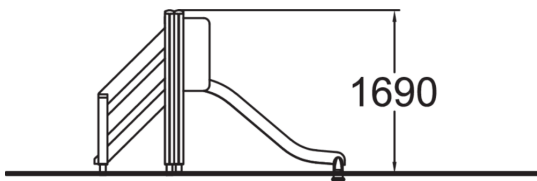

137017M

Slide

Slide at 1000 mm level. The stairs allow an easier access to the top of the slide. Choose the type of slide and the colours of posts and high pressure laminate parts to fit your park perfectly!

User age	1+
Number of users	4
Product length, mm	2590
Product width, mm	900
Product height, mm	1690
Falling space, m <sup>2</sup>	18.5
Height required, mm	2670
Max. free fall height, mm	1000
Safety info	EN 1176-1, 3 TÜV
Installation time (for 1), H	4
Foundation options	deep_mounting surface_mounting
Wood	
Metal	
Colour of walls and HPL	