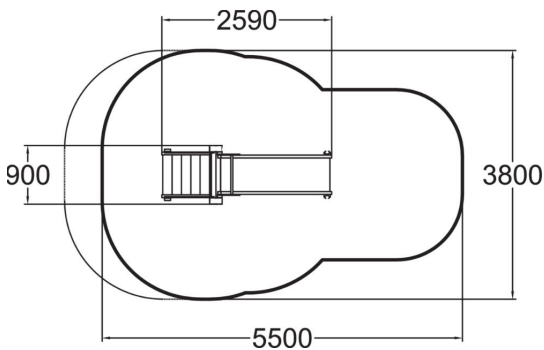

137017M

Slide

User age	1+
Number of users	4
Product length, mm	2590
Product width, mm	900
Product height, mm	1690
Falling space, m ²	18.5
Height required, mm	2670
Max. free fall height, mm	1000
Safety info	EN 1176-1, 3 TÜV
Installation time (for 1), H	4
Foundation options	Deep mounting Surface mounting