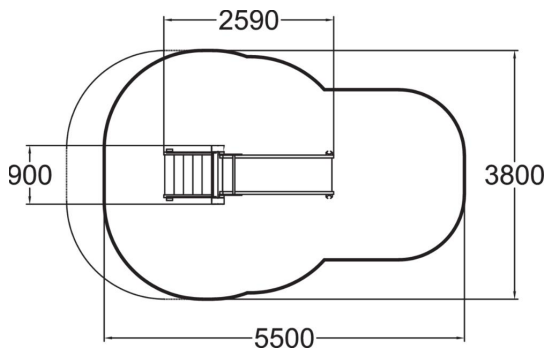

137017M

Slide

User age	1+
Number of users	4
Product length, mm	2590
Product width, mm	900
Product height, mm	1690
Falling space, m ²	18.5
Height required, mm	2670
Max. free fall height, mm	1000
Safety info	EN 1176-1, 3 TÜV
Installation time (for 1), H	4
Foundation options	deep_mounting surface_mounting