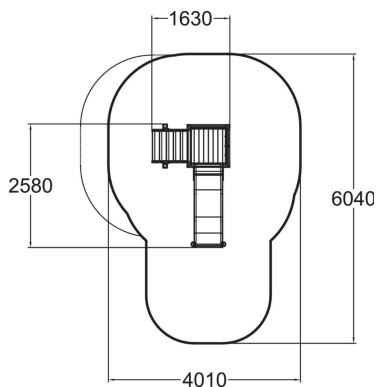

-  Play panels  
1
-  Roofs  
1
-  Slides  
1
-  Towers  
1

Playground equipment for younger children, including steps, 870 mm high platform with added play function in the form of a labyrinth wall, and a low slide. Safe and durable, it develops small children's motor skills. An updated version of the traditional slide, which is every child's favourite year after year.

User age	1+
Number of users	3
Product length, mm	1630
Product width, mm	2580
Product height, mm	2720
Impact area, m <sup>2</sup>	19
Height required, mm	2760
Max. free fall height, mm	1000
Safety info	EN 1176-1, 3 TÜV
Installation time (for 1), H	6
Foundation options	Deep mounting Surface mounting