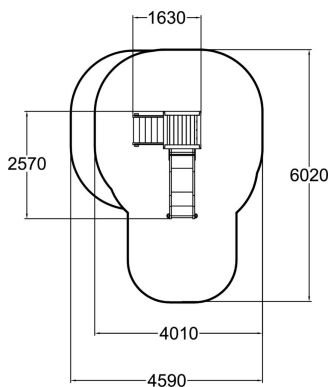

-  Play panels  
1
-  Roofs  
1
-  Slides  
1
-  Towers  
1

Playground equipment for younger children, including steps, 870 mm high platform with added play function in the form of a labyrinth wall, and a low slide. Safe and durable, it develops small children's motor skills. An updated version of the traditional slide, which is every child's favourite year after year.

User age	1+
Number of users	3
Product length, mm	1630
Product width, mm	2570
Product height, mm	2720
Impact area, m <sup>2</sup>	19
Falling space, m <sup>2</sup>	21.1
Height required, mm	2570
Max. free fall height, mm	1000
Safety info	EN 1176-1, 3 TÜV
Installation time (for 1), H	6
Foundation options	Deep mounting Surface mounting