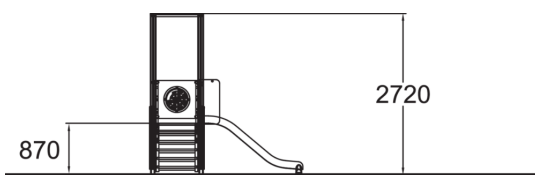

-  Play panels
1
-  Roofs
1
-  Slides
1
-  Towers
1

Playground equipment for younger children, including steps, 870 mm high platform with added play function in the form of a labyrinth wall, and a low slide. Safe and durable, it develops small children's motor skills. An updated version of the traditional slide, which is every child's favourite year after year.

User age	1+
Number of users	3
Product length, mm	1630
Product width, mm	2570
Product height, mm	2720
Impact area, m ²	19
Falling space, m ²	21.1
Height required, mm	2570
Max. free fall height, mm	1000
Safety info	EN 1176-1, 3 TÜV
Installation time (for 1), H	6
Foundation options	deep_mounting surface_mounting
Wood	
Metal	
Colour of walls and HPL	
Ropes	