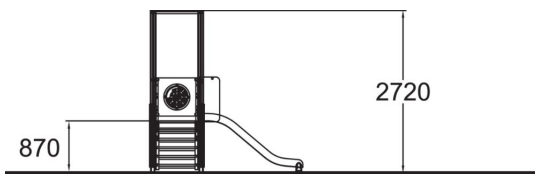

-  Play panels  
1
-  Roofs  
1
-  Slides  
1
-  Towers  
1

Playground equipment for younger children, including steps, 870 mm high platform with added play function in the form of a labyrinth wall, and a low slide. Safe and durable, it develops small children's motor skills. An updated version of the traditional slide, which is every child's favourite year after year.

User age	1+
Number of users	3
Product length, mm	1630
Product width, mm	2580
Product height, mm	2720
Impact area, m <sup>2</sup>	19
Height required, mm	2760
Max. free fall height, mm	1000
Safety info	EN 1176-1, 3 TÜV
Installation time (for 1), H	6
Foundation options	Deep mounting Surface mounting