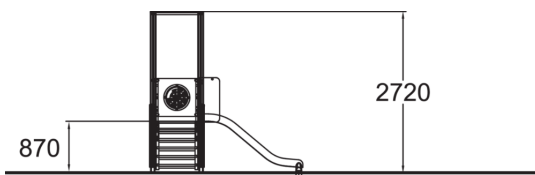

-  Play panels
1
-  Roofs
1
-  Slides
1
-  Towers
1

Playground equipment for younger children, including steps, 870 mm high platform with added play function in the form of a labyrinth wall, and a low slide. Safe and durable, it develops small children's motor skills. An updated version of the traditional slide, which is every child's favourite year after year.

User age	1+
Number of users	3
Product length, mm	1630
Product width, mm	2570
Product height, mm	2720
Impact area, m ²	19
Falling space, m ²	21.1
Height required, mm	2570
Max. free fall height, mm	1000
Safety info	EN 1176-1, 3 TÜV
Installation time (for 1), H	6
Foundation options	deep_mounting surface_mounting
Wood	
Metal	
Colour of walls and HPL	
Ropes	