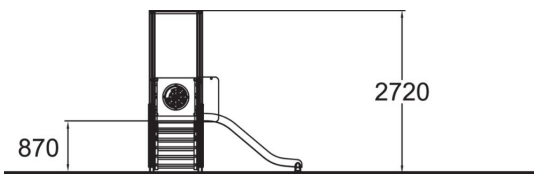

-  Play panels  
1
-  Roofs  
1
-  Slides  
1
-  Towers  
1

Playground equipment for younger children, including steps, 870 mm high platform with added play function in the form of a labyrinth wall, and a low slide. Safe and durable, it develops small children's motor skills. An updated version of the traditional slide, which is every child's favourite year after year.

User age	1+
Number of users	3
Product length, mm	1630
Product width, mm	2570
Product height, mm	2720
Impact area, m <sup>2</sup>	19
Falling space, m <sup>2</sup>	21.1
Height required, mm	2570
Max. free fall height, mm	1000
Safety info	EN 1176-1, 3 TÜV
Installation time (for 1), H	6
Foundation options	Deep mounting Surface mounting