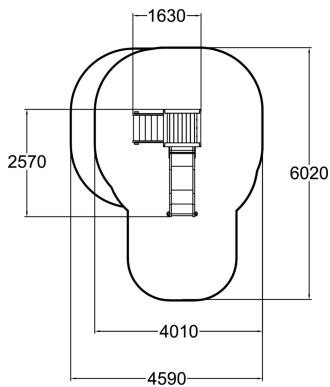

-  Play panels
1
-  Roofs
1
-  Slides
1
-  Towers
1

Playground equipment for younger children, including steps, 870 mm high platform with added play function in the form of a labyrinth wall, and a low slide. Safe and durable, it develops small children's motor skills. An updated version of the traditional slide, which is every child's favourite year after year.

User age	1+
Number of users	3
Product length, mm	1630
Product width, mm	2570
Product height, mm	2720
Impact area, m ²	19
Falling space, m ²	21.1
Height required, mm	2570
Max. free fall height, mm	1000
Safety info	EN 1176-1, 3 TÜV
Installation time (for 1), H	6
Foundation options	deep_mounting surface_mounting
Wood	
Metal	
Colour of walls and HPL	
Ropes	