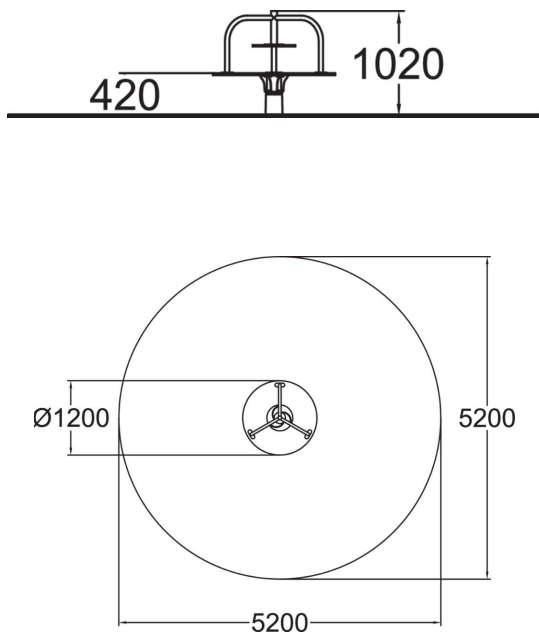

Rumba is a fun playground equipment that rotates around like a carousel swaying from side to side as well. Rumba is well suited to all the children, because it is easy to sit on using the handles.

User age	3+
Number of users	6
Product length, mm	1200
Product width, mm	1200
Product height, mm	1020
Impact area, m <sup>2</sup>	21.2
Falling space, m <sup>2</sup>	21.2
Height required, mm	2220
Max. free fall height, mm	1000
Safety info	EN 1176-1, 6 TÜV
Installation time (for 1), H	2
Foundation options	deep_mounting surface_mounting
Colour of walls and HPL	