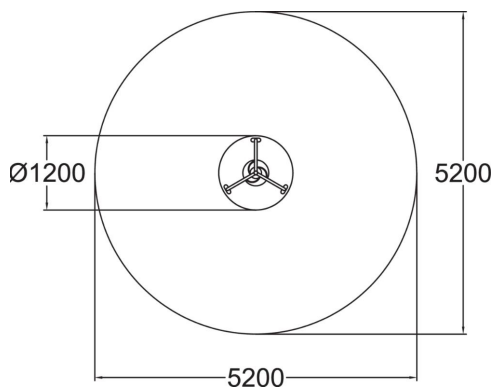

Rumba is a fun playground equipment that rotates around like a carousel swaying from side to side as well. Rumba is well suited to all the children, because it is easy to sit on using the handles.

User age	3+
Number of users	6
Product length, mm	1200
Product width, mm	1200
Product height, mm	1020
Impact area, m ²	21.2
Falling space, m ²	21.2
Height required, mm	2220
Max. free fall height, mm	1000
Safety info	EN 1176-1, 6 TÜV
Installation time (for 1), H	2
Foundation options	deep_mounting surface_mounting
Colour of walls and HPL	