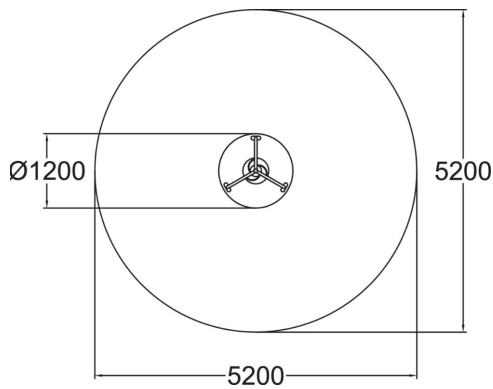

Rumba is a fun playground equipment that rotates around like a carousel swaying from side to side as well. Rumba is well suited to all the children, because it is easy to sit on using the handles.

|                               |                                   |
|-------------------------------|-----------------------------------|
| User age                      | 3+                                |
| Number of users               | 6                                 |
| Product length, mm            | 1200                              |
| Product width, mm             | 1200                              |
| Product height, mm            | 1020                              |
| Impact area, m <sup>2</sup>   | 21.2                              |
| Falling space, m <sup>2</sup> | 21.2                              |
| Height required, mm           | 2220                              |
| Max. free fall height, mm     | 1000                              |
| Safety info                   | EN 1176-1, 6 TÜV                  |
| Installation time (for 1), H  | 2                                 |
| Foundation options            | deep_mounting<br>surface_mounting |
| Colour of walls and HPL       |                                   |