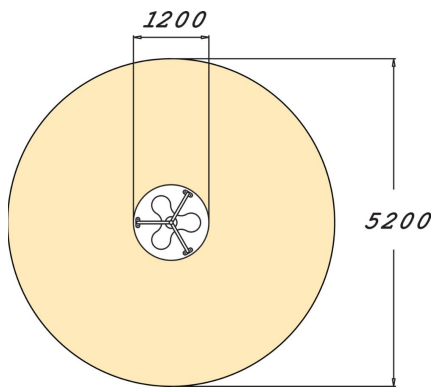

A carousel for four persons. The carousel houses a round plane at a height of 140mm, a triangular plane for seating at a height of 410mm and three metal poles which offer the riders support and allow them to rotate the device. Whirling around in the carousel offers children a fun way of developing their sense of balance.

User age	3+
Number of users	3
Product length, mm	1200
Product width, mm	1200
Product height, mm	770
Impact area, m ²	21.2
Falling space, m ²	21.2
Height required, mm	1930
Max. free fall height, mm	1000
Safety info	EN 1176-1, 5 TÜV
Installation time (for 1), H	1.5
Foundation options	Deep mounting Surface mounting
Metal colour	
Colour of walls and HPL	