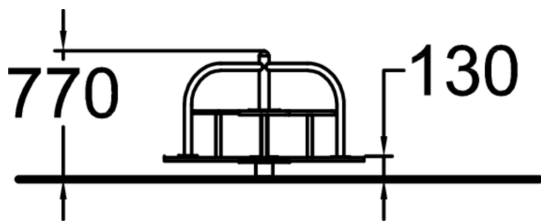

A carousel for four persons. The carousel houses a round plane at a height of 140mm, a triangular plane for seating at a height of 410mm and three metal poles which offer the riders support and allow them to rotate the device. Whirling around in the carousel offers children a fun way of developing their sense of balance.

User age	3+
Number of users	3
Product length, mm	1200
Product width, mm	1200
Product height, mm	770
Impact area, m ²	21.2
Falling space, m ²	21.2
Height required, mm	1930
Max. free fall height, mm	1000
Safety info	EN 1176-1, 5 TÜV
Installation time (for 1), H	1.5
Foundation options	deep_mounting surface_mounting
Metal	
Colour of walls and HPL	