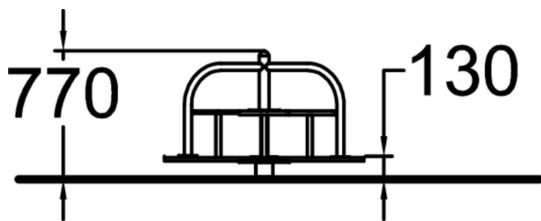

A carousel for four persons. The carousel houses a round plane at a height of 140mm, a triangular plane for seating at a height of 410mm and three metal poles which offer the riders support and allow them to rotate the device. Whirling around in the carousel offers children a fun way of developing their sense of balance.

User age	3+
Number of users	3
Product length, mm	1200
Product width, mm	1200
Product height, mm	770
Impact area, m ²	21.2
Falling space, m ²	21.2
Height required, mm	1930
Max. free fall height, mm	1000
Safety info	EN 1176-1, 5 TÜV
Installation time (for 1), H	1.5
Foundation options	deep_mounting surface_mounting
Metal	
Colour of walls and HPL	