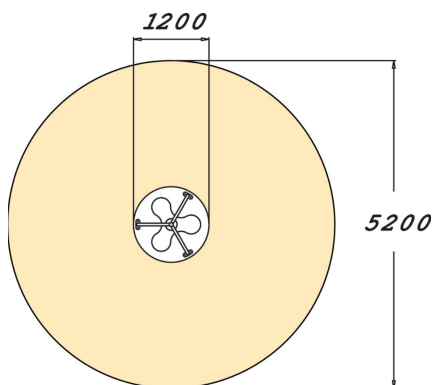

A carousel for four persons. The carousel houses a round plane at a height of 140mm, a triangular plane for seating at a height of 410mm and three metal poles which offer the riders support and allow them to rotate the device. Whirling around in the carousel offers children a fun way of developing their sense of balance.

User age	3+
Number of users	3
Product length, mm	1200
Product width, mm	1200
Product height, mm	770
Impact area, m ²	21.2
Falling space, m ²	21.2
Height required, mm	1930
Max. free fall height, mm	1000
Safety info	EN 1176-1, 5 TÜV
Installation time (for 1), H	1.5
Foundation options	deep_mounting surface_mounting
Metal	
Colour of walls and HPL	