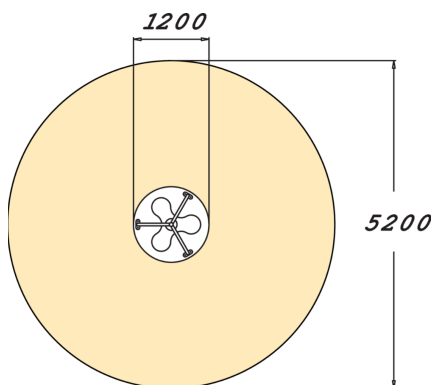

A carousel for four persons. The carousel houses a round plane at a height of 140mm, a triangular plane for seating at a height of 410mm and three metal poles which offer the riders support and allow them to rotate the device. Whirling around in the carousel offers children a fun way of developing their sense of balance.

User age	3+
Number of users	3
Product length, mm	1200
Product width, mm	1200
Product height, mm	770
Impact area, m ²	21.2
Falling space, m ²	21.2
Height required, mm	1930
Max. free fall height, mm	1000
Safety info	EN 1176-1, 5 TÜV
Installation time (for 1), H	1.5
Foundation options	deep_mounting surface_mounting
Metal	
Colour of walls and HPL	