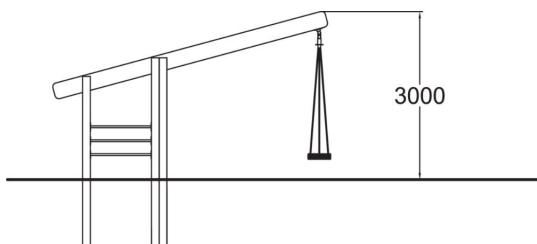

Group Swing

Fun swing frame for a group swing, matching the Clover family of products. The frame height is 3,00 mm. The metal bars in the swing frame can be used for climbing and spinning.

User age	4+
Number of users	4
Product length, mm	5000
Product width, mm	290
Product height, mm	3000
Impact area, m ²	54.5
Height required, mm	3000
Max. free fall height, mm	1450
Safety info	EN 1176-1, 2 TÜV
Installation time (for 1), H	10
Foundation options	deep_mounting