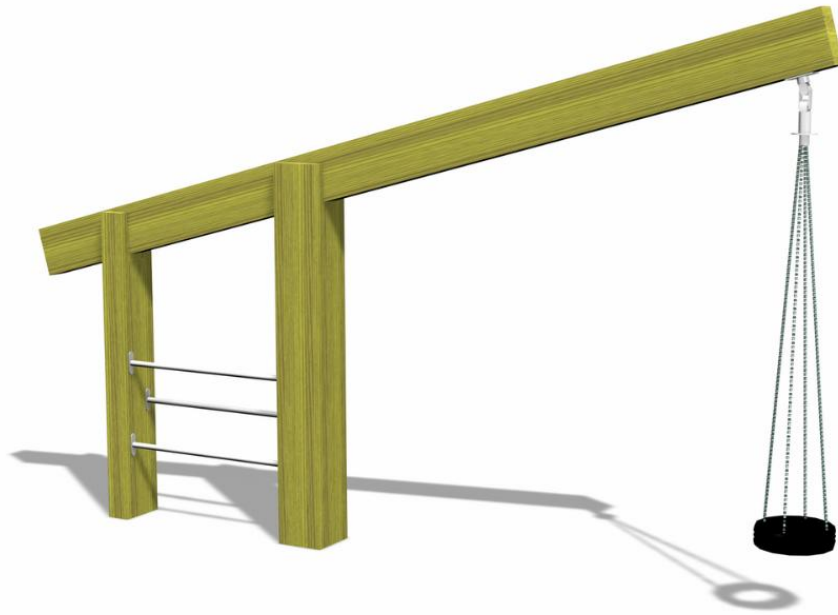

Group Swing

Fun swing frame for a group swing, matching the Clover family of products. The frame height is 3,00 mm. The metal bars in the swing frame can be used for climbing and spinning.

User age	4+
Number of users	4
Product length, mm	5000
Product width, mm	290
Product height, mm	3000
Impact area, m ²	54.5
Height required, mm	3000
Max. free fall height, mm	1450
Safety info	EN 1176-1, 2 TÜV
Installation time (for 1), H	10
Foundation options	deep_mounting