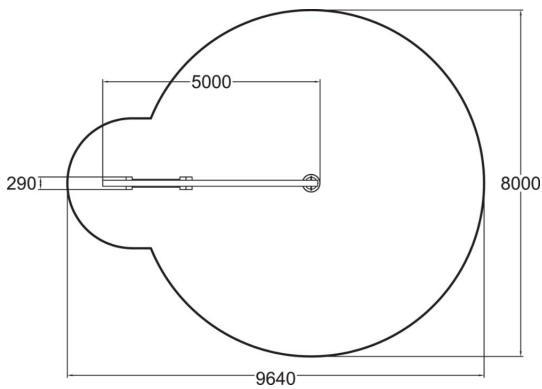

Group Swing

Fun swing frame for a group swing, matching the Clover family of products. The frame height is 3,00 mm. The metal bars in the swing frame can be used for climbing and spinning.

User age	4+
Number of users	4
Product length, mm	5000
Product width, mm	290
Product height, mm	3000
Impact area, m ²	54.5
Height required, mm	3000
Max. free fall height, mm	1450
Safety info	EN 1176-1, 2 TÜV
Installation time (for 1), H	10
Foundation options	deep_mounting