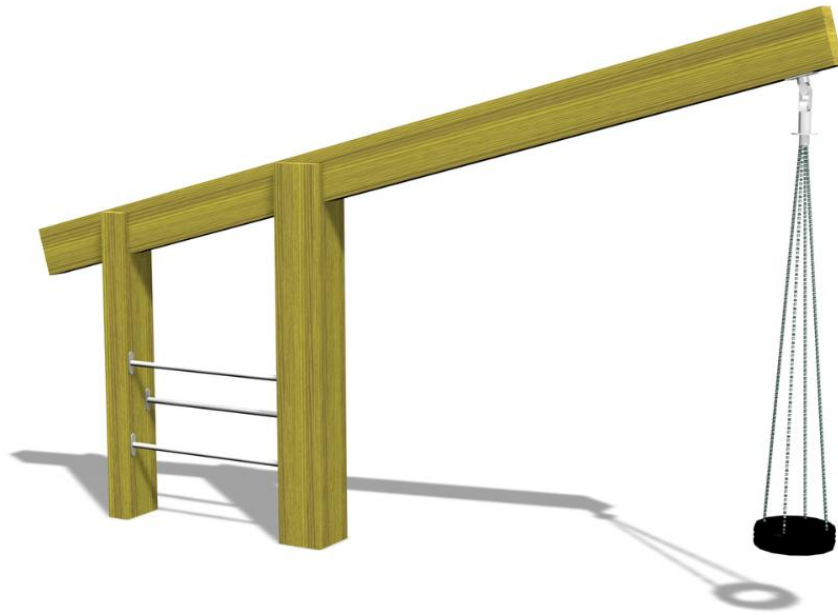

Group Swing

Fun swing frame for a group swing, matching the Clover family of products. The frame height is 3,00 mm. The metal bars in the swing frame can be used for climbing and spinning.

User age	4+
Number of users	4
Product length, mm	5000
Product width, mm	290
Product height, mm	3000
Impact area, m ²	54.5
Height required, mm	3000
Max. free fall height, mm	1450
Safety info	EN 1176-1, 2 TÜV
Installation time (for 1), H	10
Foundation options	Deep mounting