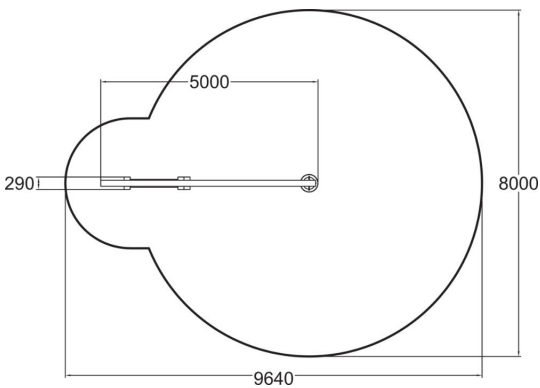

Group Swing

Fun swing frame for a group swing, matching the Clover family of products. The frame height is 3,00 mm. The metal bars in the swing frame can be used for climbing and spinning.

User age	4+
Number of users	4
Product length, mm	5000
Product width, mm	290
Product height, mm	3000
Impact area, m ²	54.5
Height required, mm	3000
Max. free fall height, mm	1450
Safety info	EN 1176-1, 2 TÜV
Installation time (for 1), H	10
Foundation options	Deep mounting