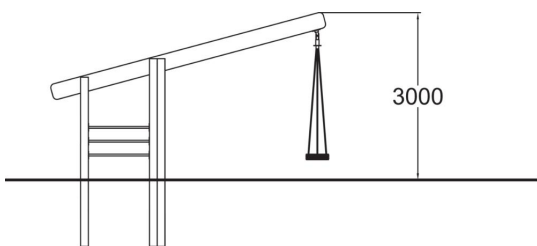

Group Swing

Fun swing frame for a group swing, matching the Clover family of products. The frame height is 3,00 mm. The metal bars in the swing frame can be used for climbing and spinning.

User age	4+
Number of users	4
Product length, mm	5000
Product width, mm	290
Product height, mm	3000
Impact area, m ²	54.5
Height required, mm	3000
Max. free fall height, mm	1450
Safety info	EN 1176-1, 2 TÜV
Installation time (for 1), H	10
Foundation options	Deep mounting