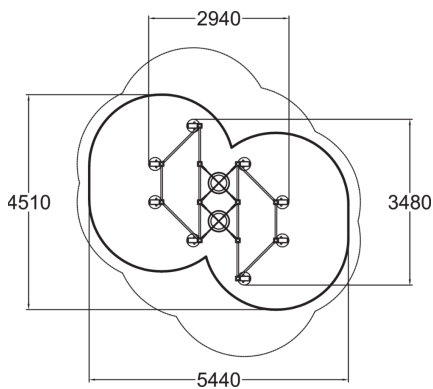

120031M

Circular track

Circular track training for coordination and balance.

User age	3
Number of users	13
Product length, mm	2940
Product width, mm	3480
Product height, mm	1390
Impact area, m ²	17.6
Falling space, m ²	27.7
Height required, mm	2320
Max. free fall height, mm	1250
Safety info	EN 16630, EN 1176-1 TÜV
Installation time (for 1), H	16
Foundation options	deep_mounting surface_mounting
Wood	
Metal	