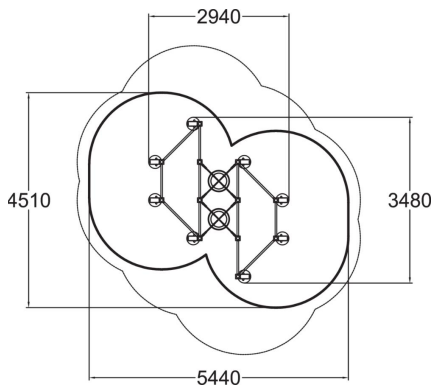

120031M

# Circular track

Circular track training for coordination and balance.

User age	3
Number of users	13
Product length, mm	2940
Product width, mm	3480
Product height, mm	1390
Impact area, m <sup>2</sup>	17.6
Falling space, m <sup>2</sup>	27.7
Height required, mm	2320
Max. free fall height, mm	1250
Safety info	EN 16630, EN 1176-1 TÜV
Installation time (for 1), H	16
Foundation options	deep_mounting surface_mounting
Wood	
Metal	