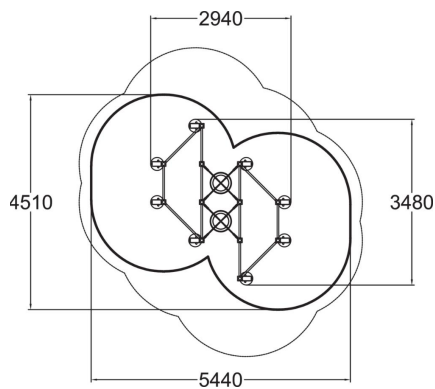

120031M

Circular track

Circular track training for coordination and balance.

User age	3
Number of users	13
Product length, mm	2940
Product width, mm	3480
Product height, mm	1390
Impact area, m ²	17.6
Falling space, m ²	27.7
Height required, mm	2320
Max. free fall height, mm	1250
Safety info	EN 16630, EN 1176-1 TÜV
Installation time (for 1), H	16
Foundation options	Deep mounting Surface mounting