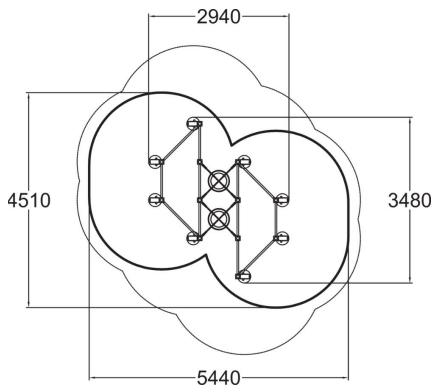

120031M

Circular track

Circular track training for coordination and balance.

User age	3
Number of users	13
Product length, mm	3900
Product width, mm	3700
Product height, mm	1390
Impact area, m ²	31.9
Height required, mm	2320
Max. free fall height, mm	1300
Safety info	EN 16630, EN 1176-1 TÜV
Installation time (for 1), H	16
Foundation options	Deep mounting Surface mounting