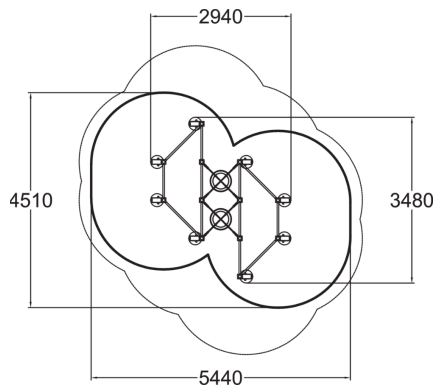

120031M

# Circular track

Circular track training for coordination and balance.

User age	3
Number of users	13
Product length, mm	2940
Product width, mm	3480
Product height, mm	1390
Impact area, m <sup>2</sup>	17.6
Falling space, m <sup>2</sup>	27.7
Height required, mm	2320
Max. free fall height, mm	1250
Safety info	EN 16630, EN 1176-1 TÜV
Installation time (for 1), H	16
Foundation options	deep_mounting surface_mounting
Wood	
Metal	