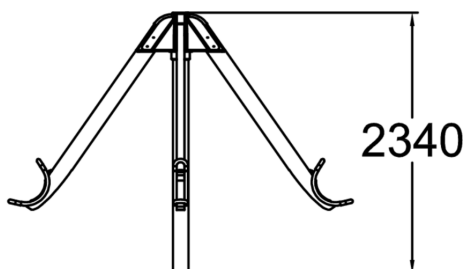

WALTZ WITH SPEED RESTRICTOR

Waltz is a four-person rotating and smoothly rocking carousel with speed restrictor. When the players reduce gaining speed, the carousel also slows down. The play equipment combines two children's favorite equipment, a carousel and a spring rocker. These movements develop the sense of rhythm and communication skills in particular, as several people are needed to achieve the movement.

User age	6
Number of users	4
Product length, mm	3100
Product width, mm	3100
Product height, mm	2340
Impact area, m ²	35.3
Falling space, m ²	35.3
Height required, mm	2340
Max. free fall height, mm	1000
Safety info	EN 1176-1, 6 TÜV
Installation time (for 1), H	4
Foundation options	deep_mounting surface_mounting
Wood	
Metal	