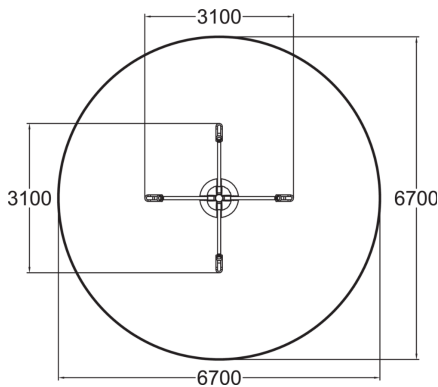

WALTZ WITH SPEED RESTRICTOR

Waltz is a four-person rotating and smoothly rocking carousel with speed restrictor. When the players reduce gaining speed, the carousel also slows down. The play equipment combines two children's favorite equipment, a carousel and a spring rocker. These movements develop the sense of rhythm and communication skills in particular, as several people are needed to achieve the movement.

User age	6
Number of users	4
Product length, mm	3100
Product width, mm	3100
Product height, mm	2340
Impact area, m ²	35.3
Falling space, m ²	35.3
Height required, mm	2340
Max. free fall height, mm	1000
Safety info	EN 1176-1, 6 TÜV
Installation time (for 1), H	4
Foundation options	deep_mounting surface_mounting
Wood	
Metal	