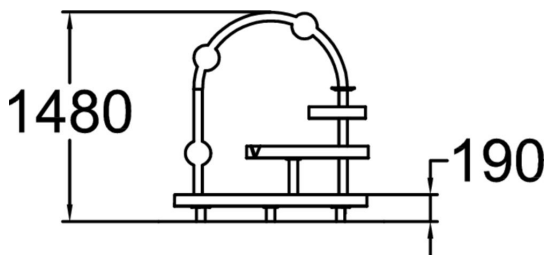

User age	1+
Product length, mm	1360
Product width, mm	1360
Product height, mm	1480
Falling space, m ²	15
Height required, mm	1800
Installation time (for 1), H	1
Foundation options	deep_mounting
Metal	