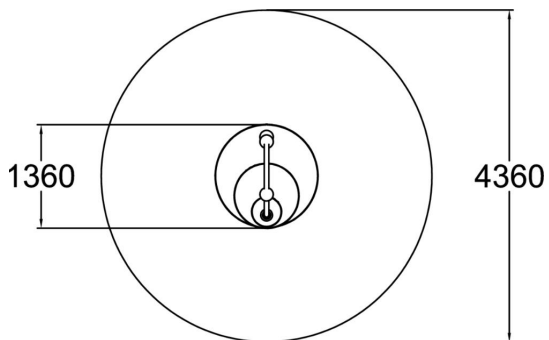

User age	1+
Product length, mm	1360
Product width, mm	1360
Product height, mm	1480
Falling space, m ²	15
Height required, mm	1800
Installation time (for 1), H	1
Foundation options	deep_mounting
Metal	