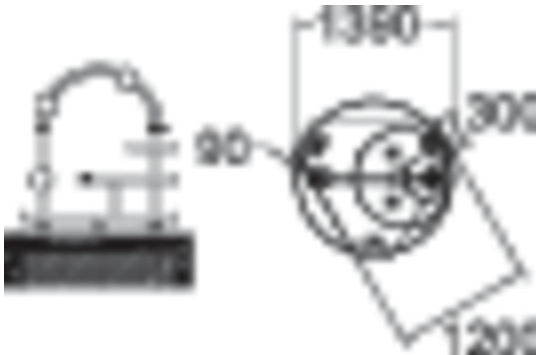

From the time they learn to crawl, there's nothing children enjoy more than splashing around in the water. This water play product made of stainless steel is designed so that even the smallest children can access it easily.

User age	1+
Product length, mm	1360
Product width, mm	1360
Product height, mm	1150
Falling space, m <sup>2</sup>	15
Height required, mm	1150
Installation time (for 1), H	1
Foundation options	Deep mounting