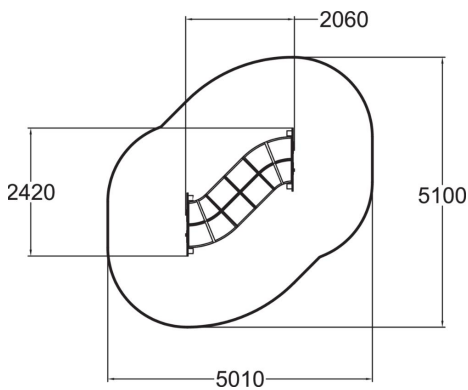

Long Tube Tunnel

Do you dare to go through me? This inclusive tunnel is 2060 mm long. It is made of a high quality plastic tunnel with a partial see-through section. The handles help to get in the tunnel making it easy to use for all.

User age	1+
Number of users	5
Product length, mm	2060
Product width, mm	2420
Product height, mm	1250
Impact area, m ²	19
Falling space, m ²	19.1
Height required, mm	2780
Max. free fall height, mm	980
Safety info	EN 1176-1 TÜV
Installation time (for 1), H	4
Foundation options	Deep mounting Surface mounting
Wood	
Colour of walls and HPL	