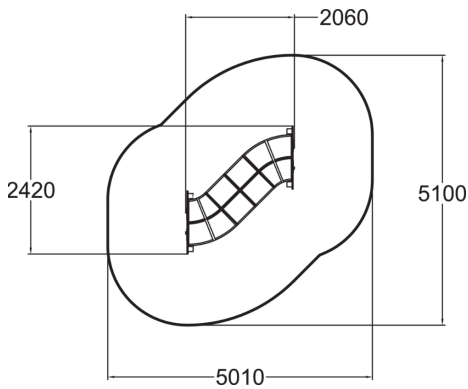

Long Tube Tunnel

Do you dare to go through me? This inclusive tunnel is 2060 mm long. It is made of a high quality plastic tunnel with a partial see-through section. The handles help to get in the tunnel making it easy to use for all.

User age	1+
Number of users	5
Product length, mm	2060
Product width, mm	2420
Product height, mm	1250
Impact area, m ²	19
Falling space, m ²	19.1
Height required, mm	2780
Max. free fall height, mm	980
Safety info	EN 1176-1 TÜV
Installation time (for 1), H	4
Foundation options	deep_mounting surface_mounting
Wood	
Colour of walls and HPL	