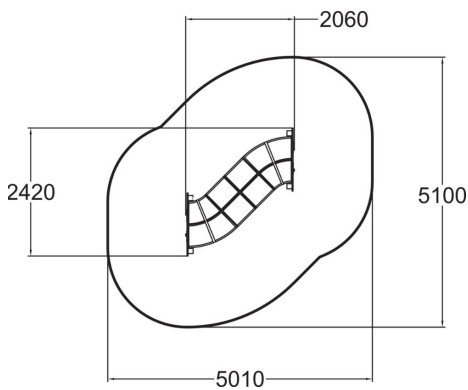

# Long Tube Tunnel

Do you dare to go through me? This inclusive tunnel is 2060 mm long. It is made of a high quality plastic tunnel with a partial see-through section. The handles help to get in the tunnel making it easy to use for all.

User age	1+
Number of users	5
Product length, mm	2060
Product width, mm	2420
Product height, mm	1250
Impact area, m <sup>2</sup>	19
Falling space, m <sup>2</sup>	19.1
Height required, mm	2780
Max. free fall height, mm	980
Safety info	EN 1176-1 TÜV
Installation time (for 1), H	4
Foundation options	Deep mounting Surface mounting
Wood	
Colour of walls and HPL	