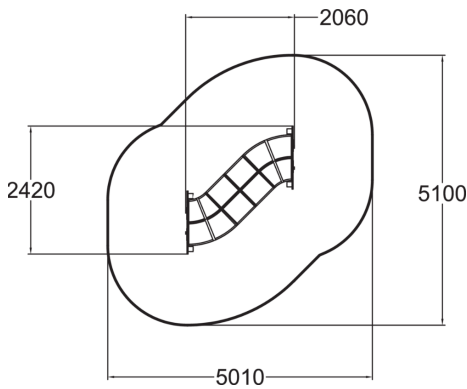

Long Tube Tunnel

Do you dare to go through me? This inclusive tunnel is 2060 mm long. It is made of a high quality plastic tunnel with a partial see-through section. The handles help to get in the tunnel making it easy to use for all.

User age	1+
Number of users	5
Product length, mm	2060
Product width, mm	2420
Product height, mm	1250
Impact area, m ²	19
Falling space, m ²	19.1
Height required, mm	2780
Max. free fall height, mm	980
Safety info	EN 1176-1 TÜV
Installation time (for 1), H	4
Foundation options	deep_mounting surface_mounting
Wood	
Colour of walls and HPL	