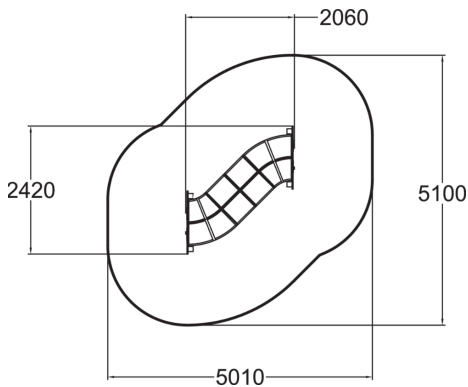

Long Tube Tunnel

Do you dare to go through me? This inclusive tunnel is 2060 mm long. It is made of a high quality plastic tunnel with a partial see-through section. The handles help to get in the tunnel making it easy to use for all.

User age	1+
Number of users	5
Product length, mm	2060
Product width, mm	2420
Product height, mm	1250
Impact area, m ²	19
Falling space, m ²	19.1
Height required, mm	2780
Max. free fall height, mm	980
Safety info	EN 1176-1 TÜV
Installation time (for 1), H	4
Foundation options	deep_mounting surface_mounting
Wood	
Colour of walls and HPL	