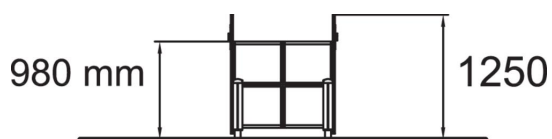

Do you dare to go through me? This inclusive tunnel is 1090 mm long. It is made of a high quality plastic tunnel with a see-through top section. The handles help to get in the tunnel making it easy to use for all.

User age	1+
Number of users	3
Product length, mm	1090
Product width, mm	1190
Product height, mm	1250
Impact area, m <sup>2</sup>	14
Falling space, m <sup>2</sup>	13.8
Height required, mm	2780
Max. free fall height, mm	980
Safety info	EN 1176-1 TÜV
Installation time (for 1), H	0
Foundation options	Deep mounting Surface mounting
Wood	
Colour of walls and HPL	