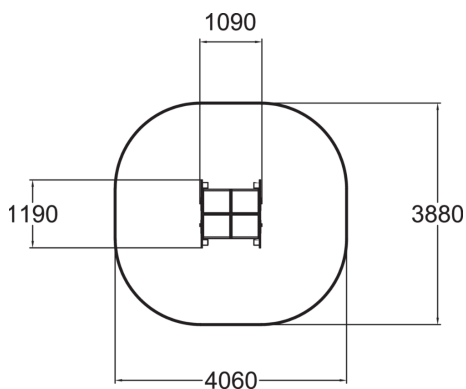

Do you dare to go through me? This inclusive tunnel is 1090 mm long. It is made of a high quality plastic tunnel with a see-through top section. The handles help to get in the tunnel making it easy to use for all.

User age	1+
Number of users	3
Product length, mm	1090
Product width, mm	1190
Product height, mm	1250
Impact area, m ²	13.8
Falling space, m ²	13.8
Height required, mm	2780
Max. free fall height, mm	980
Safety info	EN 1176-1 TÜV
Installation time (for 1), H	0
Foundation options	deep_mounting surface_mounting
Wood	
Colour of walls and HPL	