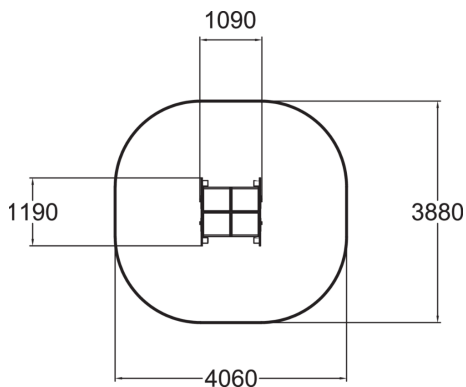

Do you dare to go through me? This inclusive tunnel is 1090 mm long. It is made of a high quality plastic tunnel with a see-through top section. The handles help to get in the tunnel making it easy to use for all.

User age	1+
Number of users	3
Product length, mm	1090
Product width, mm	1190
Product height, mm	1250
Impact area, m ²	13.8
Falling space, m ²	13.8
Height required, mm	2780
Max. free fall height, mm	980
Safety info	EN 1176-1 TÜV
Installation time (for 1), H	0
Foundation options	deep_mounting surface_mounting
Wood	
Colour of walls and HPL	