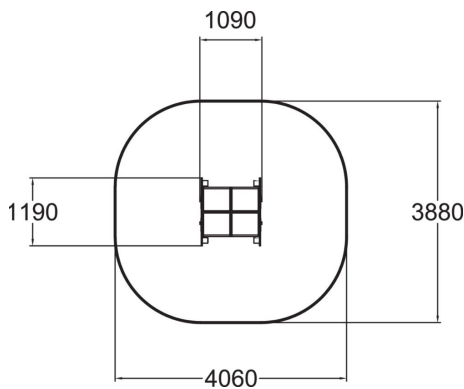

Do you dare to go through me? This inclusive tunnel is 1090 mm long. It is made of a high quality plastic tunnel with a see-through top section. The handles help to get in the tunnel making it easy to use for all.

User age	1+
Number of users	3
Product length, mm	1090
Product width, mm	1190
Product height, mm	1250
Impact area, m <sup>2</sup>	14
Falling space, m <sup>2</sup>	13.8
Height required, mm	2780
Max. free fall height, mm	980
Safety info	EN 1176-1 TÜV
Installation time (for 1), H	0
Foundation options	Deep mounting Surface mounting
Wood	
Colour of walls and HPL	