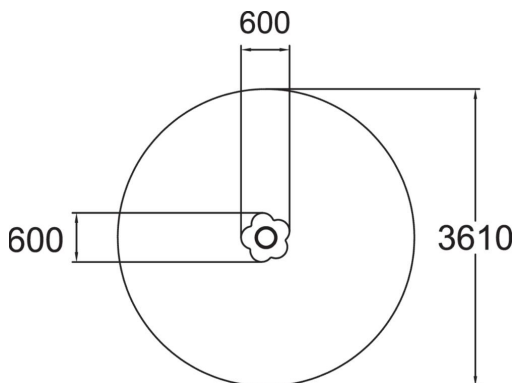

Beautiful play table shaped like a flower is suitable for sand play.

| | |
|-------------------------------|-----------------------------------|
| User age | 1+ |
| Product length, mm | 600 |
| Product width, mm | 600 |
| Product height, mm | 320 |
| Falling space, m ² | 10.2 |
| Height required, mm | 2120 |
| Max. free fall height, mm | 320 |
| Safety info | EN 1176-1 TÜV |
| Installation time (for 1), H | 1.5 |
| Foundation options | Deep mounting Surface mounting |
| Colour of walls and HPL | |