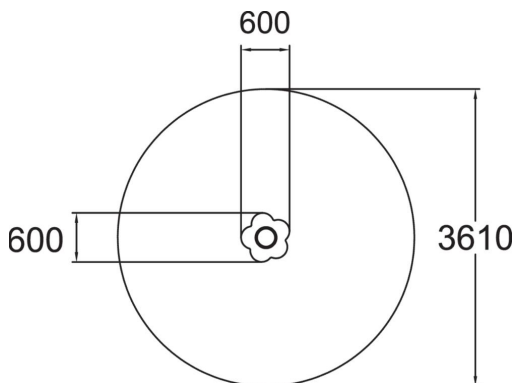

Beautiful play table shaped like a flower is suitable for sand play.

User age	1+
Product length, mm	600
Product width, mm	600
Product height, mm	320
Falling space, m ²	10.2
Height required, mm	2120
Max. free fall height, mm	320
Safety info	EN 1176-1 TÜV
Installation time (for 1), H	1.5
Foundation options	deep_mounting surface_mounting
Colour of walls and HPL	