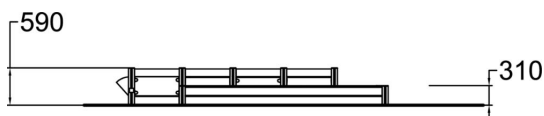

104515M

Linnea

Linnea is a large sandbox belonging to the ABC family of products, with room for several small playground users at a time. In the center of the box there are three 570 mm high tables, two of which can feature either a play stove or a car-racing track (to be chosen on installation). The tabletop can easily be flipped over at a later stage. Kids can also crawl under the table. Outside the sandbox there is one toy box for storing toys when not in use. The high pressure laminate sides are perfect for grown-ups to sit on the edges. Sandbox play particularly develops a child's sense of balance and spatial perception.

User age	1+
Number of users	31
Product length, mm	4100
Product width, mm	4900
Product height, mm	710
Impact area, m ²	19
Falling space, m ²	50.4
Height required, mm	2510
Max. free fall height, mm	700
Safety info	EN 1176-1 TÜV
Installation time (for 1), H	10
Foundation options	Deep mounting
Wood	
Colour of walls and HPL	