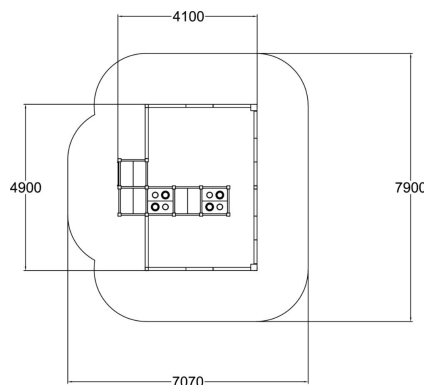

104515M

Linnea

Linnea is a large sandbox belonging to the ABC family of products, with room for several small playground users at a time. In the center of the box there are three 570 mm high tables, two of which can feature either a play stove or a car-racing track (to be chosen on installation). The tabletop can easily be flipped over at a later stage. Kids can also crawl under the table. Outside the sandbox there is one toy box for storing toys when not in use. The high pressure laminate sides are perfect for grown-ups to sit on the edges. Sandbox play particularly develops a child's sense of balance and spatial perception.

User age	1+
Number of users	31
Product length, mm	4100
Product width, mm	4900
Product height, mm	710
Impact area, m ²	19
Falling space, m ²	50.4
Height required, mm	2510
Max. free fall height, mm	700
Safety info	EN 1176-1 TÜV
Installation time (for 1), H	10
Foundation options	Deep mounting
Wood	
Colour of walls and HPL	