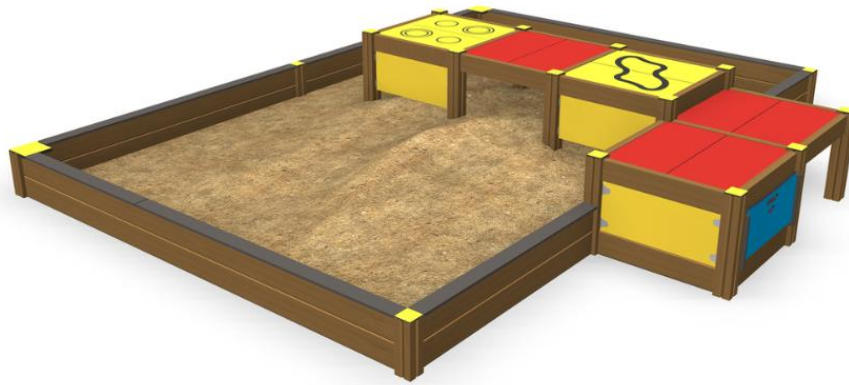

104515M

Linnea

Linnea is a large sandbox belonging to the ABC family of products, with room for several small playground users at a time. In the center of the box there are three 570 mm high tables, two of which can feature either a play stove or a car-racing track (to be chosen on installation). The tabletop can easily be flipped over at a later stage. Kids can also crawl under the table. Outside the sandbox there is one toy box for storing toys when not in use. The high pressure laminate sides are perfect for grown-ups to sit on the edges. Sandbox play particularly develops a child's sense of balance and spatial perception.

User age	1+
Number of users	31
Product length, mm	4100
Product width, mm	4900
Product height, mm	710
Impact area, m ²	19
Falling space, m ²	50.4
Height required, mm	2510
Max. free fall height, mm	700
Safety info	EN 1176-1 TÜV
Installation time (for 1), H	10
Foundation options	Deep mounting
Wood	
Colour of walls and HPL	