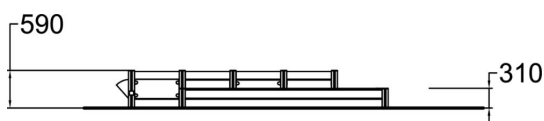

Linnea is a large sandbox belonging to the ABC family of products, with room for several small playground users at a time. In the center of the box there are three 570 mm high tables, two of which can feature either a play stove or a car-racing track (to be chosen on installation). The tabletop can easily be flipped over at a later stage. Kids can also crawl under the table. Outside the sandbox there is one toy box for storing toys when not in use. The high pressure laminate sides are perfect for grown-ups to sit on the edges. Sandbox play particularly develops a child's sense of balance and spatial perception.

User age	1+
Number of users	31
Product length, mm	4100
Product width, mm	4900
Product height, mm	710
Impact area, m ²	19
Falling space, m ²	50.4
Height required, mm	2510
Max. free fall height, mm	590
Safety info	EN 1176-1 TÜV
Installation time (for 1), H	10
Foundation options	deep_mounting
Wood	
Colour of walls and HPL	