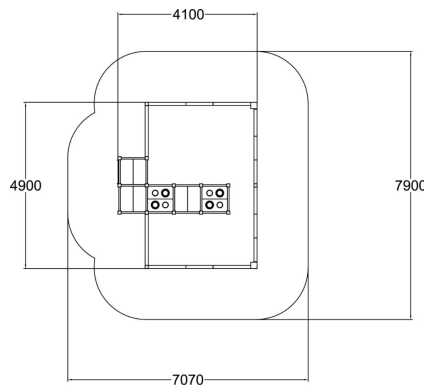

104515M

Linnea

Linnea is a large sandbox belonging to the ABC family of products, with room for several small playground users at a time. In the center of the box there are three 570 mm high tables, two of which can feature either a play stove or a car-racing track (to be chosen on installation). The tabletop can easily be flipped over at a later stage. Kids can also crawl under the table. Outside the sandbox there is one toy box for storing toys when not in use. The high pressure laminate sides are perfect for grown-ups to sit on the edges. Sandbox play particularly develops a child's sense of balance and spatial perception.

User age	1+
Number of users	31
Product length, mm	4100
Product width, mm	4900
Product height, mm	710
Impact area, m ²	19
Falling space, m ²	50.4
Height required, mm	2510
Max. free fall height, mm	700
Safety info	EN 1176-1 TÜV
Installation time (for 1), H	10
Foundation options	deep_mounting
Wood	
Colour of walls and HPL	