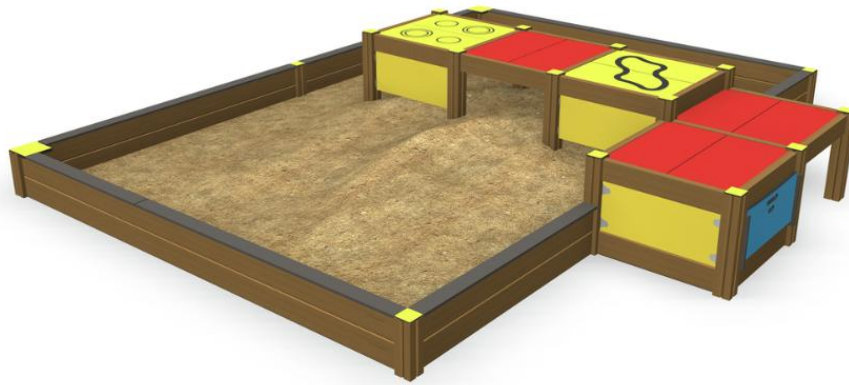

104515M

Linnea

Linnea is a large sandbox belonging to the ABC family of products, with room for several small playground users at a time. In the center of the box there are three 570 mm high tables, two of which can feature either a play stove or a car-racing track (to be chosen on installation). The tabletop can easily be flipped over at a later stage. Kids can also crawl under the table. Outside the sandbox there is one toy box for storing toys when not in use. The high pressure laminate sides are perfect for grown-ups to sit on the edges. Sandbox play particularly develops a child's sense of balance and spatial perception.

User age	1+
Number of users	31
Product length, mm	4100
Product width, mm	4900
Product height, mm	710
Impact area, m ²	19
Falling space, m ²	50.4
Height required, mm	2510
Max. free fall height, mm	700
Safety info	EN 1176-1 TÜV
Installation time (for 1), H	10
Foundation options	deep_mounting
Wood	
Colour of walls and HPL	