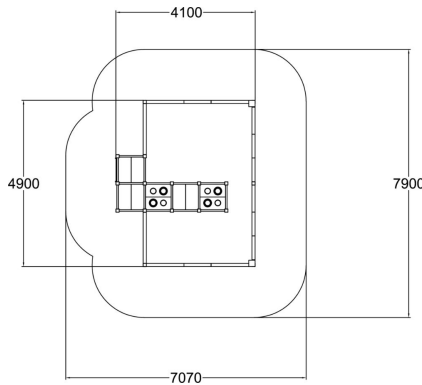

Linnea is a large sandbox belonging to the ABC family of products, with room for several small playground users at a time. In the center of the box there are three 570 mm high tables, two of which can feature either a play stove or a car-racing track (to be chosen on installation). The tabletop can easily be flipped over at a later stage. Kids can also crawl under the table. Outside the sandbox there is one toy box for storing toys when not in use. The high pressure laminate sides are perfect for grown-ups to sit on the edges. Sandbox play particularly develops a child's sense of balance and spatial perception.

User age	1+
Number of users	31
Product length, mm	4100
Product width, mm	4900
Product height, mm	710
Impact area, m ²	19
Falling space, m ²	50.4
Height required, mm	2510
Max. free fall height, mm	590
Safety info	EN 1176-1 TÜV
Installation time (for 1), H	10
Foundation options	deep_mounting
Wood	
Colour of walls and HPL	