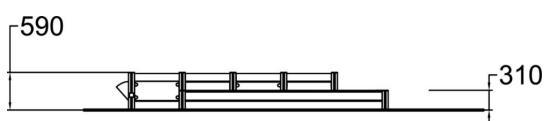

104515M

Linnea

Linnea is a large sandbox belonging to the ABC family of products, with room for several small playground users at a time. In the center of the box there are three 570 mm high tables, two of which can feature either a play stove or a car-racing track (to be chosen on installation). The tabletop can easily be flipped over at a later stage. Kids can also crawl under the table. Outside the sandbox there is one toy box for storing toys when not in use. The high pressure laminate sides are perfect for grown-ups to sit on the edges. Sandbox play particularly develops a child's sense of balance and spatial perception.

User age	1+
Number of users	31
Product length, mm	4100
Product width, mm	4900
Product height, mm	710
Impact area, m ²	19
Falling space, m ²	50.4
Height required, mm	2510
Max. free fall height, mm	700
Safety info	EN 1176-1 TÜV
Installation time (for 1), H	10
Foundation options	deep_mounting
Wood	
Colour of walls and HPL	