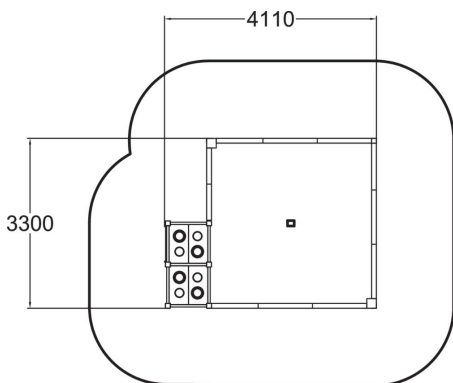

-  Play panels
2
-  Sandplay
1
-  Towers
2

Sofia is a traditional sandbox that is made extra special by two 570 mm high tables and a handy toy box. One face of the tabletop has a car-racing track and the other a play stove. The visible face must be chosen on installation, but the tabletop can easily be flipped over at a later stage. The sides of the sandbox are topped with high pressure laminate to prolong the lifetime but also to work as a seat for adults. Sandbox play particularly develops a child's sense of balance and spatial perception.

User age	1+
Number of users	22
Product length, mm	4110
Product width, mm	3300
Product height, mm	590
Falling space, m ²	40.8
Height required, mm	2390
Max. free fall height, mm	570
Safety info	EN 1176-1 TÜV
Installation time (for 1), H	5
Foundation options	deep_mounting
Wood	
Colour of walls and HPL	