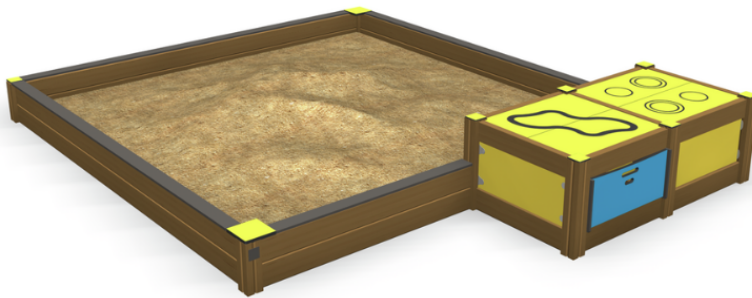

-  Play panels
2
-  Sandplay
1
-  Towers
2

Sofia is a traditional sandbox that is made extra special by two 570 mm high tables and a handy toy box. One face of the tabletop has a car-racing track and the other a play stove. The visible face must be chosen on installation, but the tabletop can easily be flipped over at a later stage. The sides of the sandbox are topped with high pressure laminate to prolong the lifetime but also to work as a seat for adults. Sandbox play particularly develops a child's sense of balance and spatial perception.

User age	1+
Number of users	22
Product length, mm	4110
Product width, mm	3300
Product height, mm	590
Falling space, m ²	40.8
Height required, mm	2390
Max. free fall height, mm	590
Safety info	EN 1176-1 TÜV
Installation time (for 1), H	5
Foundation options	deep_mounting
Wood	
Colour of walls and HPL	