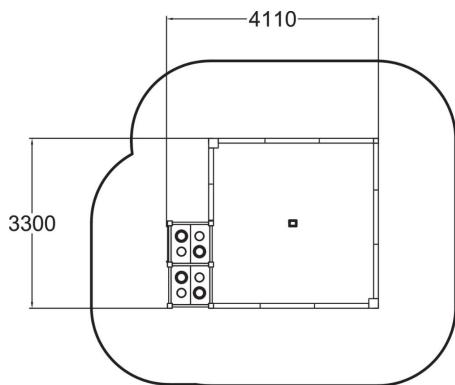

Sofia is a traditional sandbox that is made extra special by two 570 mm high tables and a handy toy box. One face of the tabletop has a car-racing track and the other a play stove. The visible face must be chosen on installation, but the tabletop can easily be flipped over at a later stage. The sides of the sandbox are topped with high pressure laminate to prolong the lifetime but also to work as a seat for adults. Sandbox play particularly develops a child's sense of balance and spatial perception.

User age	1+
Number of users	22
Product length, mm	4110
Product width, mm	3300
Product height, mm	590
Falling space, m ²	40.8
Height required, mm	2390
Max. free fall height, mm	570
Safety info	EN 1176-1 TÜV
Installation time (for 1), H	5
Foundation options	deep_mounting
Wood	
Colour of walls and HPL	