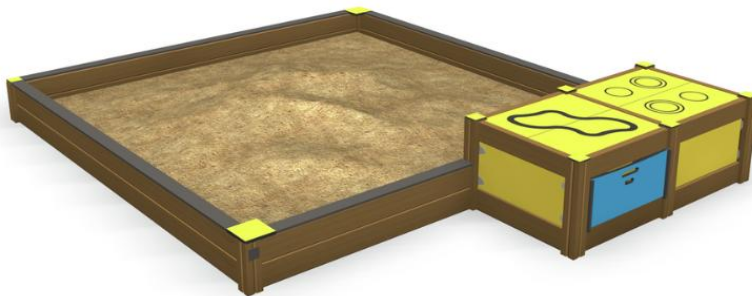

-  Play panels
2
-  Sandplay
1
-  Towers
2

Sofia is a traditional sandbox that is made extra special by two 570 mm high tables and a handy toy box. One face of the tabletop has a car-racing track and the other a play stove. The visible face must be chosen on installation, but the tabletop can easily be flipped over at a later stage. The sides of the sandbox are topped with high pressure laminate to prolong the lifetime but also to work as a seat for adults. Sandbox play particularly develops a child's sense of balance and spatial perception.

User age	1+
Number of users	22
Product length, mm	4110
Product width, mm	3300
Product height, mm	590
Falling space, m ²	40.8
Height required, mm	2390
Max. free fall height, mm	570
Safety info	EN 1176-1 TÜV
Installation time (for 1), H	5
Foundation options	deep_mounting
Wood	
Colour of walls and HPL	