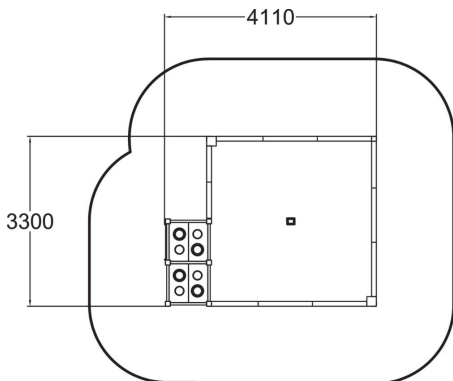

-  Play panels  
2
-  Sandplay  
1
-  Towers  
2

Sofia is a traditional sandbox that is made extra special by two 570 mm high tables and a handy toy box. One face of the tabletop has a car-racing track and the other a play stove. The visible face must be chosen on installation, but the tabletop can easily be flipped over at a later stage. The sides of the sandbox are topped with high pressure laminate to prolong the lifetime but also to work as a seat for adults. Sandbox play particularly develops a child's sense of balance and spatial perception.

User age	1+
Number of users	22
Product length, mm	4110
Product width, mm	3300
Product height, mm	590
Falling space, m <sup>2</sup>	40.8
Height required, mm	2390
Max. free fall height, mm	570
Safety info	EN 1176-1 TÜV
Installation time (for 1), H	5
Foundation options	deep_mounting
Wood	
Colour of walls and HPL	