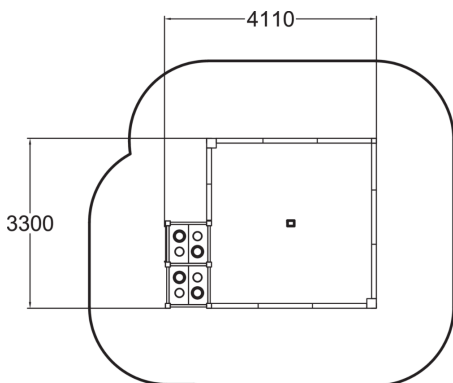

-  Play panels
2
-  Sandplay
1
-  Towers
2

Sofia is a traditional sandbox that is made extra special by two 570 mm high tables and a handy toy box. One face of the tabletop has a car-racing track and the other a play stove. The visible face must be chosen on installation, but the tabletop can easily be flipped over at a later stage. The sides of the sandbox are topped with high pressure laminate to prolong the lifetime but also to work as a seat for adults. Sandbox play particularly develops a child's sense of balance and spatial perception.

User age	1+
Number of users	22
Product length, mm	4110
Product width, mm	3300
Product height, mm	590
Falling space, m ²	40.8
Height required, mm	2390
Max. free fall height, mm	590
Safety info	EN 1176-1 TÜV
Installation time (for 1), H	5
Foundation options	deep_mounting
Wood	
Colour of walls and HPL	