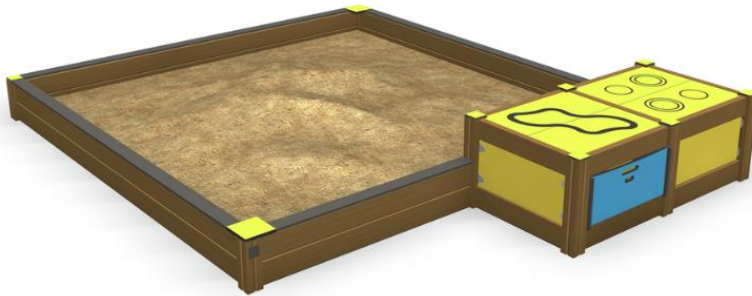

-  Play panels  
2
-  Sandplay  
1
-  Towers  
2

Sofia is a traditional sandbox that is made extra special by two 570 mm high tables and a handy toy box. One face of the tabletop has a car-racing track and the other a play stove. The visible face must be chosen on installation, but the tabletop can easily be flipped over at a later stage. The sides of the sandbox are topped with high pressure laminate to prolong the lifetime but also to work as a seat for adults. Sandbox play particularly develops a child's sense of balance and spatial perception.

User age	1+
Number of users	22
Product length, mm	4110
Product width, mm	3300
Product height, mm	590
Falling space, m <sup>2</sup>	40.8
Height required, mm	2390
Max. free fall height, mm	570
Safety info	EN 1176-1 TÜV
Installation time (for 1), H	5
Foundation options	deep_mounting
Wood	
Colour of walls and HPL	