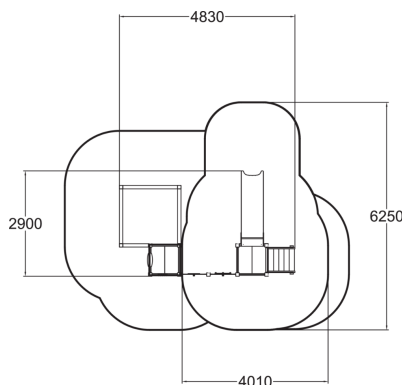

-  Play panels
4
-  Roofs
1
-  Slides
1
-  Towers
1

Lisa is a fun playground product for small children and it belongs to the ABC product family. It consists of steps to a (870 mm) platform and a plastic slide, three different play walls, a kiosk and a sandbox. The sides of the sandbox are topped with high pressure laminate to prolong the lifetime but also to work as a seat for adults.

User age	1+
Number of users	20
Product length, mm	4830
Product width, mm	2900
Product height, mm	1690
Impact area, m ²	20.7
Height required, mm	2700
Max. free fall height, mm	1000
Safety info	EN 1176-1, 3 TÜV
Installation time (for 1), H	10
Foundation options	deep_mounting
Wood	
Metal	
Colour of walls and HPL	