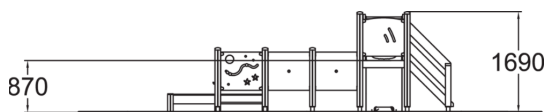

-  Play panels
4
-  Roofs
1
-  Slides
1
-  Towers
1

Lisa is a fun playground product for small children and it belongs to the ABC product family. It consists of steps to a (870 mm) platform and a plastic slide, three different play walls, a kiosk and a sandbox. The sides of the sandbox are topped with high pressure laminate to prolong the lifetime but also to work as a seat for adults.

User age	1+
Number of users	20
Product length, mm	4830
Product width, mm	2900
Product height, mm	1690
Impact area, m ²	20.7
Height required, mm	2700
Max. free fall height, mm	1000
Safety info	EN 1176-1, 3 TÜV
Installation time (for 1), H	10
Foundation options	deep_mounting
Wood	
Metal	
Colour of walls and HPL	