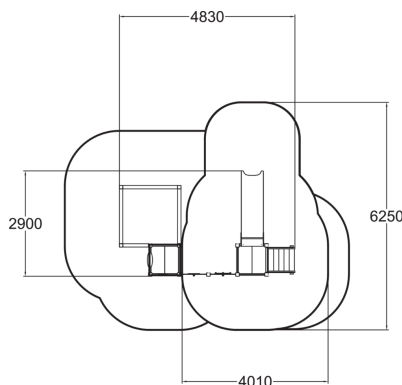

-  Play panels
4
-  Roofs
1
-  Slides
1
-  Towers
1

Lisa is a fun playground product for small children and it belongs to the ABC product family. It consists of steps to a (870 mm) platform and a plastic slide, three different play walls, a kiosk and a sandbox. The sides of the sandbox are topped with high pressure laminate to prolong the lifetime but also to work as a seat for adults.

User age	1+
Number of users	20
Product length, mm	4830
Product width, mm	2900
Product height, mm	1690
Impact area, m ²	20.7
Height required, mm	2700
Max. free fall height, mm	1000
Safety info	EN 1176-1, 3 TÜV
Installation time (for 1), H	10
Foundation options	deep_mounting
Wood	
Metal	
Colour of walls and HPL	