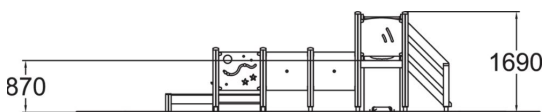

-  Play panels  
4
-  Roofs  
1
-  Slides  
1
-  Towers  
1

Lisa is a fun playground product for small children and it belongs to the ABC product family. It consists of steps to a (870 mm) platform and a plastic slide, three different play walls, a kiosk and a sandbox. The sides of the sandbox are topped with high pressure laminate to prolong the lifetime but also to work as a seat for adults.

User age	1+
Number of users	20
Product length, mm	4830
Product width, mm	2900
Product height, mm	1690
Impact area, m <sup>2</sup>	20.7
Height required, mm	2700
Max. free fall height, mm	1000
Safety info	EN 1176-1, 3 TÜV
Installation time (for 1), H	10
Foundation options	deep_mounting
Wood	
Metal	
Colour of walls and HPL	