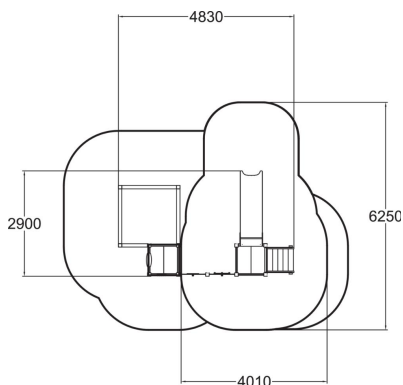

-  Play panels  
4
-  Roofs  
1
-  Slides  
1
-  Towers  
1

Lisa is a fun playground product for small children and it belongs to the ABC product family. It consists of steps to a (870 mm) platform and a plastic slide, three different play walls, a kiosk and a sandbox. The sides of the sandbox are topped with high pressure laminate to prolong the lifetime but also to work as a seat for adults.

User age	1+
Number of users	20
Product length, mm	4830
Product width, mm	2900
Product height, mm	1690
Impact area, m <sup>2</sup>	20.7
Height required, mm	2700
Max. free fall height, mm	1000
Safety info	EN 1176-1, 3 TÜV
Installation time (for 1), H	10
Foundation options	deep_mounting
Wood	
Metal	
Colour of walls and HPL	