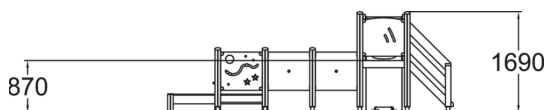

-  Play panels
4
-  Roofs
1
-  Slides
1
-  Towers
1

Lisa is a fun playground product for small children and it belongs to the ABC product family. It consists of steps to a (870 mm) platform and a plastic slide, three different play walls, a kiosk and a sandbox. The sides of the sandbox are topped with high pressure laminate to prolong the lifetime but also to work as a seat for adults.

User age	1+
Number of users	20
Product length, mm	4830
Product width, mm	2900
Product height, mm	1690
Impact area, m ²	20.7
Height required, mm	2700
Max. free fall height, mm	1000
Safety info	EN 1176-1, 3 TÜV
Installation time (for 1), H	10
Foundation options	deep_mounting
Wood	
Metal	
Colour of walls and HPL	