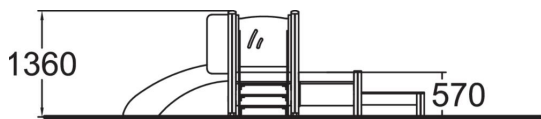

-  Play panels  
2
-  Slides  
1
-  Towers  
1

Rosa is a sandbox belonging to the ABC product family, complemented by a low slide, a tabletop and a toy box. There are steps leading to a low (570 mm) platform with a track play panel and the adjoining slide. Behind the slide there is a box for storing toys. By the side of the sandbox there is a small tabletop for playing on. One face of the tabletop has a car-racing track and the other a play stove. The visible face must be chosen on installation, but the tabletop can easily be flipped over at a later stage. The tabletop is strong enough for an adult to sit on, to assist a toddler on the slide. Sandbox play particularly develops a child's sense of balance and spatial perception.

User age	1+
Number of users	15
Product length, mm	2950
Product width, mm	3830
Product height, mm	1360
Impact area, m <sup>2</sup>	5.9
Height required, mm	2370
Max. free fall height, mm	1000
Safety info	EN 1176-1, 3 TÜV
Installation time (for 1), H	8
Foundation options	deep_mounting
Wood	
Metal	
Colour of walls and HPL	