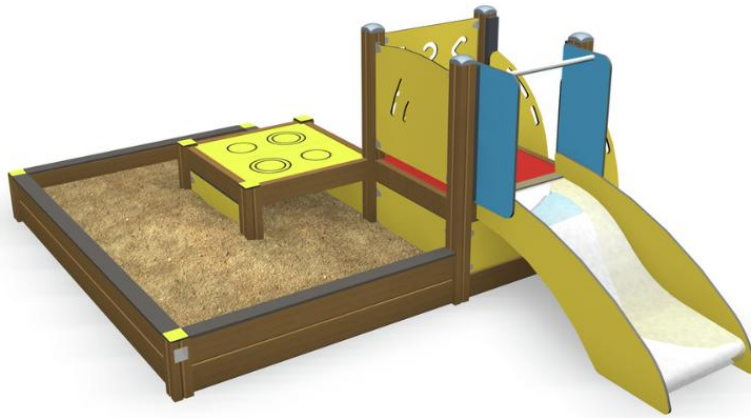

-  Play panels  
2
-  Slides  
1
-  Towers  
1

Rosa is a sandbox belonging to the ABC product family, complemented by a low slide, a tabletop and a toy box. There are steps leading to a low (570 mm) platform with a track play panel and the adjoining slide. Behind the slide there is a box for storing toys. By the side of the sandbox there is a small tabletop for playing on. One face of the tabletop has a car-racing track and the other a play stove. The visible face must be chosen on installation, but the tabletop can easily be flipped over at a later stage. The tabletop is strong enough for an adult to sit on, to assist a toddler on the slide. Sandbox play particularly develops a child's sense of balance and spatial perception.

User age	1+
Number of users	15
Product length, mm	2950
Product width, mm	3830
Product height, mm	1360
Impact area, m <sup>2</sup>	5.9
Height required, mm	2370
Max. free fall height, mm	1000
Safety info	EN 1176-1, 3 TÜV
Installation time (for 1), H	8
Foundation options	deep_mounting
Wood	
Metal	
Colour of walls and HPL	