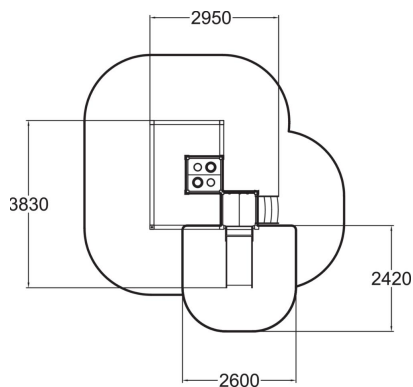

-  Play panels  
2
-  Slides  
1
-  Towers  
1

Rosa is a sandbox belonging to the ABC product family, complemented by a low slide, a tabletop and a toy box. There are steps leading to a low (570 mm) platform with a track play panel and the adjoining slide. Behind the slide there is a box for storing toys. By the side of the sandbox there is a small tabletop for playing on. One face of the tabletop has a car-racing track and the other a play stove. The visible face must be chosen on installation, but the tabletop can easily be flipped over at a later stage. The tabletop is strong enough for an adult to sit on, to assist a toddler on the slide. Sandbox play particularly develops a child's sense of balance and spatial perception.

User age	1+
Number of users	15
Product length, mm	2950
Product width, mm	3830
Product height, mm	1360
Impact area, m <sup>2</sup>	5.9
Height required, mm	2370
Max. free fall height, mm	1000
Safety info	EN 1176-1, 3 TÜV
Installation time (for 1), H	8
Foundation options	Deep mounting
Wood	
Metal	
Colour of walls and HPL	