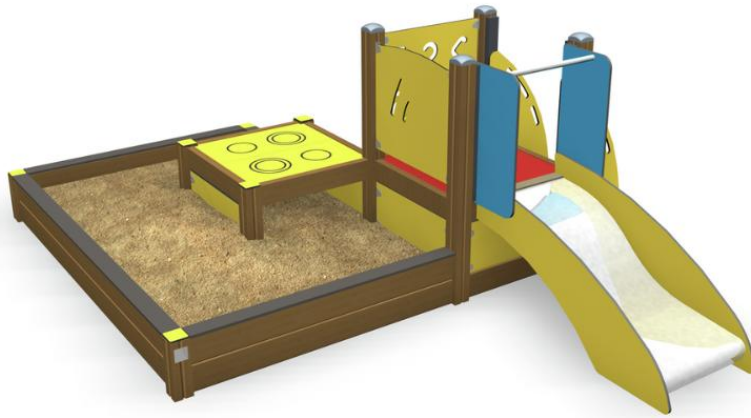

-  Play panels
2
-  Slides
1
-  Towers
1

Rosa is a sandbox belonging to the ABC product family, complemented by a low slide, a tabletop and a toy box. There are steps leading to a low (570 mm) platform with a track play panel and the adjoining slide. Behind the slide there is a box for storing toys. By the side of the sandbox there is a small tabletop for playing on. One face of the tabletop has a car-racing track and the other a play stove. The visible face must be chosen on installation, but the tabletop can easily be flipped over at a later stage. The tabletop is strong enough for an adult to sit on, to assist a toddler on the slide. Sandbox play particularly develops a child's sense of balance and spatial perception.

User age	1+
Number of users	15
Product length, mm	2950
Product width, mm	3830
Product height, mm	1360
Impact area, m ²	5.9
Height required, mm	2370
Max. free fall height, mm	1000
Safety info	EN 1176-1, 3 TÜV
Installation time (for 1), H	8
Foundation options	deep_mounting
Wood	
Metal	
Colour of walls and HPL	