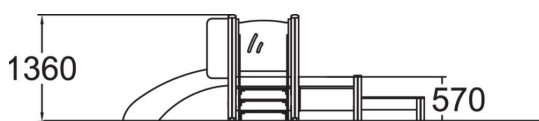

-  Play panels  
2
-  Slides  
1
-  Towers  
1

Rosa is a sandbox belonging to the ABC product family, complemented by a low slide, a tabletop and a toy box. There are steps leading to a low (570 mm) platform with a track play panel and the adjoining slide. Behind the slide there is a box for storing toys. By the side of the sandbox there is a small tabletop for playing on. One face of the tabletop has a car-racing track and the other a play stove. The visible face must be chosen on installation, but the tabletop can easily be flipped over at a later stage. The tabletop is strong enough for an adult to sit on, to assist a toddler on the slide. Sandbox play particularly develops a child's sense of balance and spatial perception.

User age	1+
Number of users	15
Product length, mm	2950
Product width, mm	3830
Product height, mm	1360
Impact area, m <sup>2</sup>	5.9
Height required, mm	2370
Max. free fall height, mm	1000
Safety info	EN 1176-1, 3 TÜV
Installation time (for 1), H	8
Foundation options	Deep mounting
Wood	
Metal	
Colour of walls and HPL	