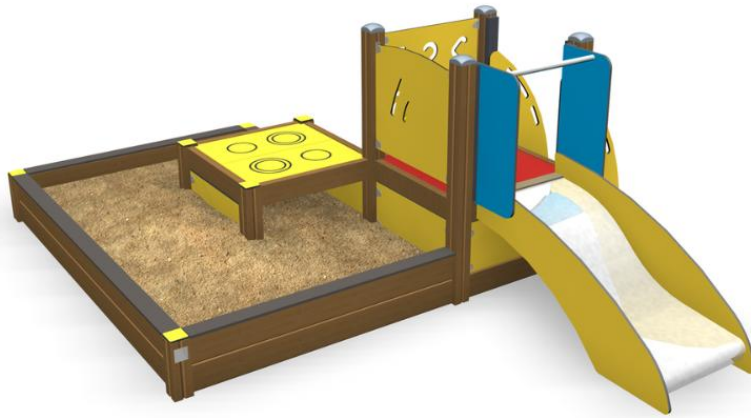

-  Play panels
2
-  Slides
1
-  Towers
1

Rosa is a sandbox belonging to the ABC product family, complemented by a low slide, a tabletop and a toy box. There are steps leading to a low (570 mm) platform with a track play panel and the adjoining slide. Behind the slide there is a box for storing toys. By the side of the sandbox there is a small tabletop for playing on. One face of the tabletop has a car-racing track and the other a play stove. The visible face must be chosen on installation, but the tabletop can easily be flipped over at a later stage. The tabletop is strong enough for an adult to sit on, to assist a toddler on the slide. Sandbox play particularly develops a child's sense of balance and spatial perception.

User age	1+
Number of users	15
Product length, mm	2950
Product width, mm	3830
Product height, mm	1360
Impact area, m ²	5.9
Height required, mm	2370
Max. free fall height, mm	1000
Safety info	EN 1176-1, 3 TÜV
Installation time (for 1), H	8
Foundation options	Deep mounting
Wood	
Metal	
Colour of walls and HPL	