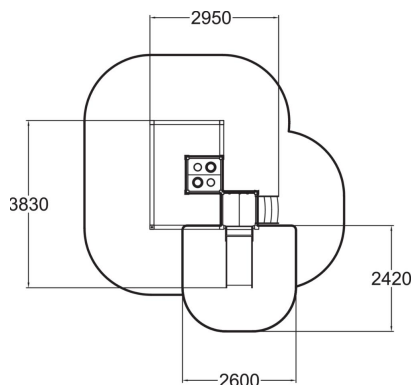

-  Play panels
2
-  Slides
1
-  Towers
1

Rosa is a sandbox belonging to the ABC product family, complemented by a low slide, a tabletop and a toy box. There are steps leading to a low (570 mm) platform with a track play panel and the adjoining slide. Behind the slide there is a box for storing toys. By the side of the sandbox there is a small tabletop for playing on. One face of the tabletop has a car-racing track and the other a play stove. The visible face must be chosen on installation, but the tabletop can easily be flipped over at a later stage. The tabletop is strong enough for an adult to sit on, to assist a toddler on the slide. Sandbox play particularly develops a child's sense of balance and spatial perception.

User age	1+
Number of users	15
Product length, mm	2950
Product width, mm	3830
Product height, mm	1360
Impact area, m ²	5.9
Height required, mm	2370
Max. free fall height, mm	1000
Safety info	EN 1176-1, 3 TÜV
Installation time (for 1), H	8
Foundation options	deep_mounting
Wood	
Metal	
Colour of walls and HPL	