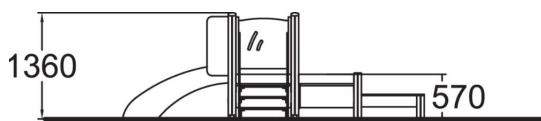

-  Play panels
2
-  Slides
1
-  Towers
1

Rosa is a sandbox belonging to the ABC product family, complemented by a low slide, a tabletop and a toy box. There are steps leading to a low (570 mm) platform with a track play panel and the adjoining slide. Behind the slide there is a box for storing toys. By the side of the sandbox there is a small tabletop for playing on. One face of the tabletop has a car-racing track and the other a play stove. The visible face must be chosen on installation, but the tabletop can easily be flipped over at a later stage. The tabletop is strong enough for an adult to sit on, to assist a toddler on the slide. Sandbox play particularly develops a child's sense of balance and spatial perception.

User age	1+
Number of users	15
Product length, mm	2950
Product width, mm	3830
Product height, mm	1360
Impact area, m ²	5.9
Height required, mm	2370
Max. free fall height, mm	1000
Safety info	EN 1176-1, 3 TÜV
Installation time (for 1), H	8
Foundation options	deep_mounting
Wood	
Metal	
Colour of walls and HPL	