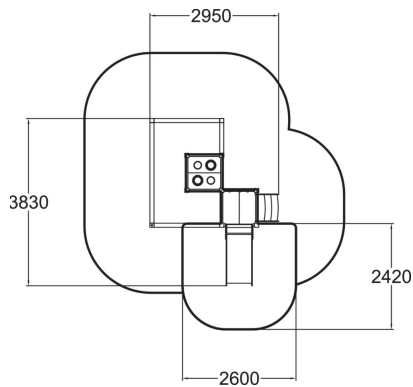

-  Play panels
2
-  Slides
1
-  Towers
1

Rosa is a sandbox belonging to the ABC product family, complemented by a low slide, a tabletop and a toy box. There are steps leading to a low (570 mm) platform with a track play panel and the adjoining slide. Behind the slide there is a box for storing toys. By the side of the sandbox there is a small tabletop for playing on. One face of the tabletop has a car-racing track and the other a play stove. The visible face must be chosen on installation, but the tabletop can easily be flipped over at a later stage. The tabletop is strong enough for an adult to sit on, to assist a toddler on the slide. Sandbox play particularly develops a child's sense of balance and spatial perception.

User age	1+
Number of users	15
Product length, mm	2950
Product width, mm	3830
Product height, mm	1360
Impact area, m ²	5.9
Height required, mm	2370
Max. free fall height, mm	1000
Safety info	EN 1176-1, 3 TÜV
Installation time (for 1), H	8
Foundation options	Deep mounting
Wood	
Metal	
Colour of walls and HPL	