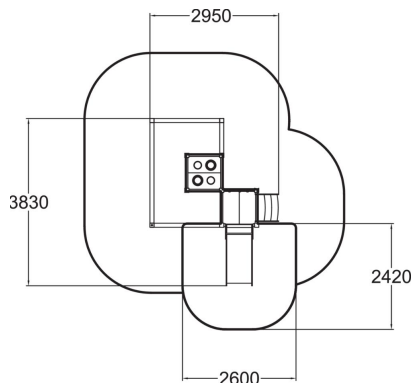

-  Play panels  
2
-  Slides  
1
-  Towers  
1

Rosa is a sandbox belonging to the ABC product family, complemented by a low slide, a tabletop and a toy box. There are steps leading to a low (570 mm) platform with a track play panel and the adjoining slide. Behind the slide there is a box for storing toys. By the side of the sandbox there is a small tabletop for playing on. One face of the tabletop has a car-racing track and the other a play stove. The visible face must be chosen on installation, but the tabletop can easily be flipped over at a later stage. The tabletop is strong enough for an adult to sit on, to assist a toddler on the slide. Sandbox play particularly develops a child's sense of balance and spatial perception.

User age	1+
Number of users	15
Product length, mm	2950
Product width, mm	3830
Product height, mm	1360
Impact area, m <sup>2</sup>	5.9
Height required, mm	2370
Max. free fall height, mm	1000
Safety info	EN 1176-1, 3 TÜV
Installation time (for 1), H	8
Foundation options	deep_mounting
Wood	
Metal	
Colour of walls and HPL	