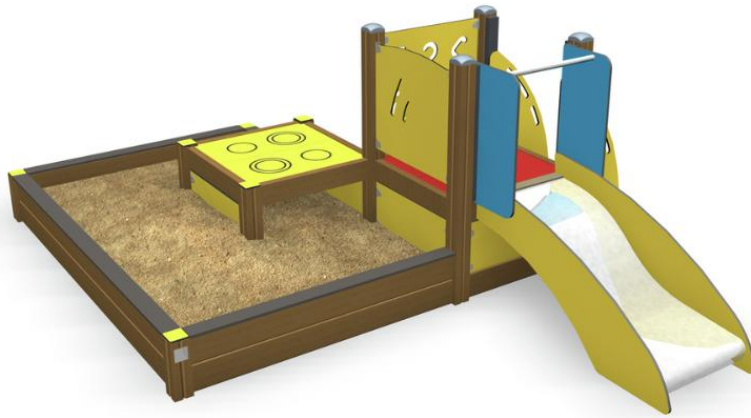

-  Play panels  
2
-  Slides  
1
-  Towers  
1

Rosa is a sandbox belonging to the ABC product family, complemented by a low slide, a tabletop and a toy box. There are steps leading to a low (570 mm) platform with a track play panel and the adjoining slide. Behind the slide there is a box for storing toys. By the side of the sandbox there is a small tabletop for playing on. One face of the tabletop has a car-racing track and the other a play stove. The visible face must be chosen on installation, but the tabletop can easily be flipped over at a later stage. The tabletop is strong enough for an adult to sit on, to assist a toddler on the slide. Sandbox play particularly develops a child's sense of balance and spatial perception.

User age	1+
Number of users	15
Product length, mm	2950
Product width, mm	3830
Product height, mm	1360
Impact area, m <sup>2</sup>	5.9
Height required, mm	2370
Max. free fall height, mm	1000
Safety info	EN 1176-1, 3 TÜV
Installation time (for 1), H	8
Foundation options	Deep mounting
Wood	
Metal	
Colour of walls and HPL	