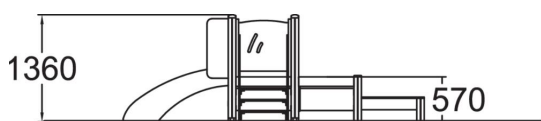

-  Play panels
2
-  Slides
1
-  Towers
1

Rosa is a sandbox belonging to the ABC product family, complemented by a low slide, a tabletop and a toy box. There are steps leading to a low (570 mm) platform with a track play panel and the adjoining slide. Behind the slide there is a box for storing toys. By the side of the sandbox there is a small tabletop for playing on. One face of the tabletop has a car-racing track and the other a play stove. The visible face must be chosen on installation, but the tabletop can easily be flipped over at a later stage. The tabletop is strong enough for an adult to sit on, to assist a toddler on the slide. Sandbox play particularly develops a child's sense of balance and spatial perception.

User age	1+
Number of users	15
Product length, mm	2950
Product width, mm	3830
Product height, mm	1360
Impact area, m ²	5.9
Height required, mm	2370
Max. free fall height, mm	1000
Safety info	EN 1176-1, 3 TÜV
Installation time (for 1), H	8
Foundation options	Deep mounting
Wood	
Metal	
Colour of walls and HPL	