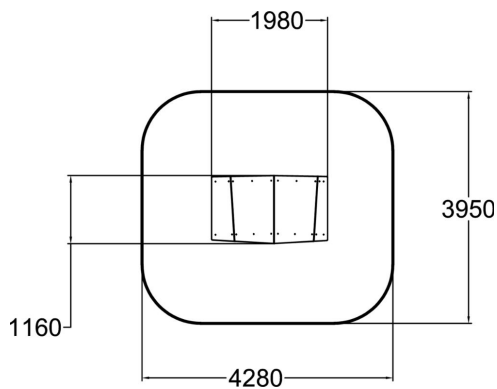

User age	1+
Number of users	8
Product length, mm	1980
Product width, mm	1160
Product height, mm	1740
Falling space, m ²	16.1
Height required, mm	1800
Max. free fall height, mm	400
Safety info	EN 1176-1 TÜV
Installation time (for 1), H	6
Foundation options	deep_mounting
Wood	
Colour of walls and HPL	