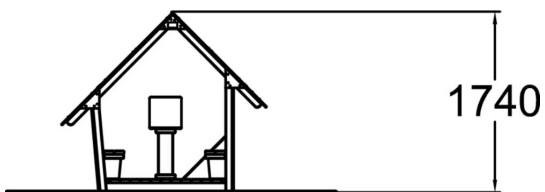

User age	1+
Number of users	8
Product length, mm	1980
Product width, mm	1160
Product height, mm	1740
Falling space, m <sup>2</sup>	16.1
Height required, mm	1800
Max. free fall height, mm	400
Safety info	EN 1176-1 TÜV
Installation time (for 1), H	6
Foundation options	deep_mounting
Wood	
Colour of walls and HPL	