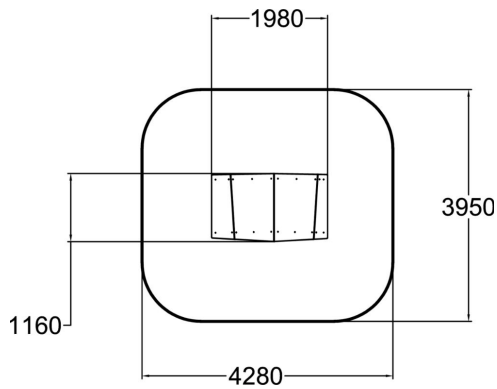

User age	1+
Number of users	8
Product length, mm	1980
Product width, mm	1160
Product height, mm	1740
Falling space, m <sup>2</sup>	16.1
Height required, mm	1800
Max. free fall height, mm	400
Safety info	EN 1176-1 TÜV
Installation time (for 1), H	6
Foundation options	deep_mounting
Wood	
Colour of walls and HPL	