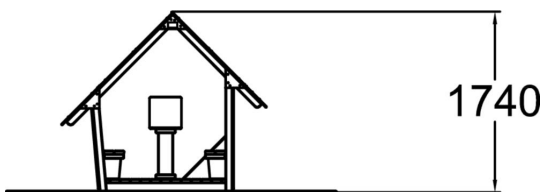

User age	1+
Number of users	8
Product length, mm	1980
Product width, mm	1160
Product height, mm	1740
Falling space, m ²	16.1
Height required, mm	1800
Max. free fall height, mm	400
Safety info	EN 1176-1 TÜV
Installation time (for 1), H	6
Foundation options	deep_mounting
Wood	
Colour of walls and HPL	