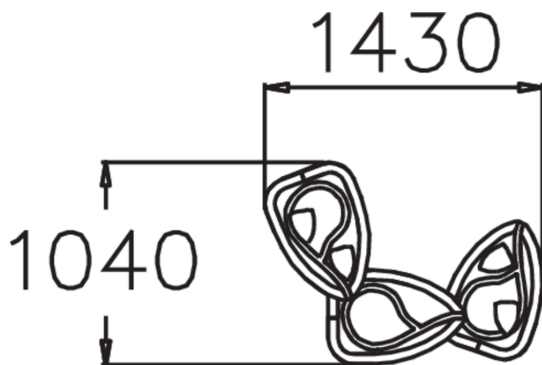

Ella is a colourful table group intended especially for water play.

User age	1+
Product length, mm	1430
Product width, mm	1040
Product height, mm	580
Height required, mm	2080
Max. free fall height, mm	580
Safety info	EN 1176-1 TÜV
Installation time (for 1), H	1
Foundation options	deep_mounting surface_mounting
Colour of walls and HPL	