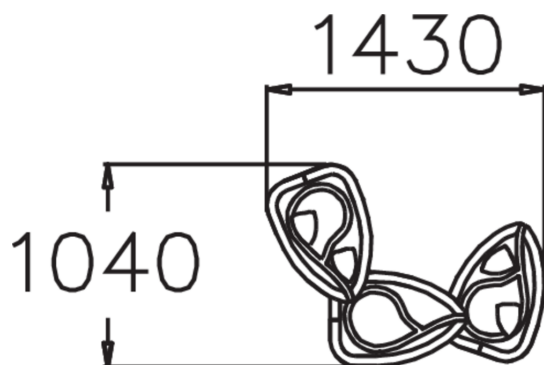

Ella is a colourful table group intended especially for water play.

User age	1+
Product length, mm	1430
Product width, mm	1040
Product height, mm	580
Height required, mm	2080
Max. free fall height, mm	580
Safety info	EN 1176-1 TÜV
Installation time (for 1), H	1
Foundation options	deep_mounting surface_mounting
Colour of walls and HPL	