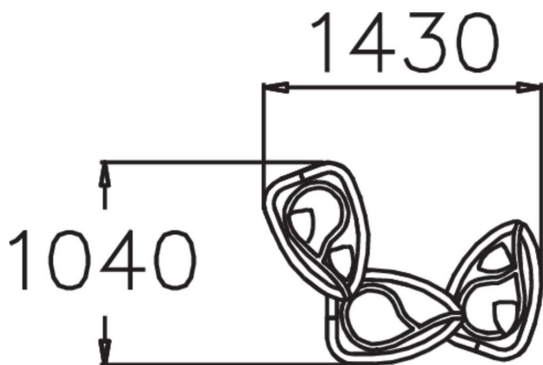

Ella is a colourful table group intended especially for water play.

User age	1+
Product length, mm	1430
Product width, mm	1040
Product height, mm	580
Height required, mm	2080
Max. free fall height, mm	580
Safety info	EN 1176-1 TÜV
Installation time (for 1), H	1
Foundation options	Deep mounting Surface mounting
Colour of walls and HPL	