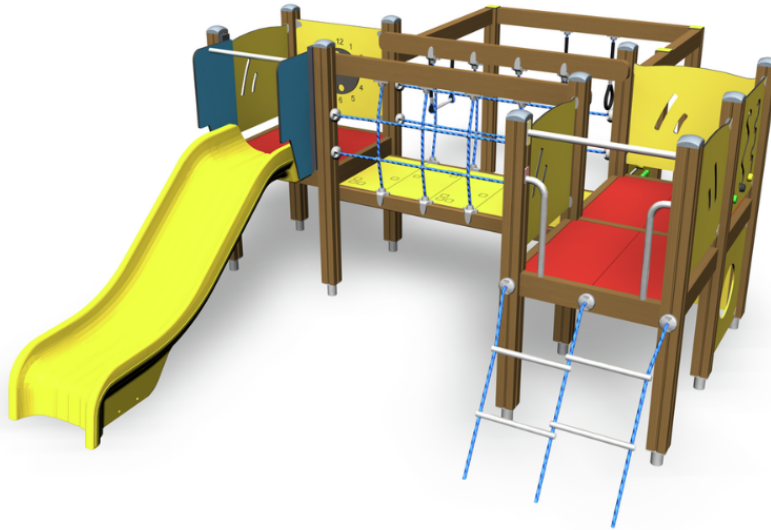

-  Bridges
1
-  Climbing
1
-  Play panels
5
-  Slides
1
-  Towers
2

Lucas is an fun playground equipment that will develop especially children's strength, sense of balance and spatial perception. Climbing is very important for motor and muscle development, even for small children. This product is dimensioned to make climbing safe. Kids can safely climb to the tower, using the climbing net, and slide down via plastic slide. On one side of the tower there are trapeze rings, a trapeze bar and an abacus play panel. In the tower there is a track play panel and a roulette play panel. Beneath the tower there are two walls with round windows to increase the play area and allow for even more simultaneous users.

User age	3+
Number of users	16
Product length, mm	4560
Product width, mm	3300
Product height, mm	1690
Impact area, m ²	37.9
Height required, mm	2670
Max. free fall height, mm	1000
Safety info	EN 1176-1, 3 TÜV
Installation time (for 1), H	12
Foundation options	deep_mounting surface_mounting
Wood	
Metal	
Colour of walls and HPL	