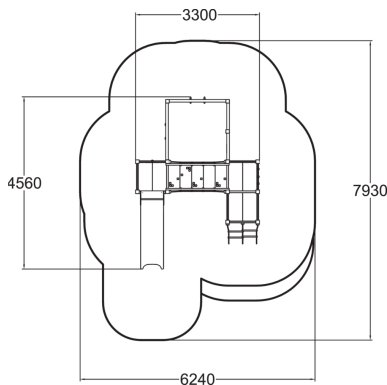

-  Bridges  
1
-  Climbing  
1
-  Play panels  
5
-  Slides  
1
-  Towers  
2

Lucas is an fun playground equipment that will develop especially children's strength, sense of balance and spatial perception. Climbing is very important for motor and muscle development, even for small children. This product is dimensioned to make climbing safe. Kids can safely climb to the tower, using the climbing net, and slide down via plastic slide. On one side of the tower there are trapeze rings, a trapeze bar and an abacus play panel. In the tower there is a track play panel and a roulette play panel. Beneath the tower there are two walls with round windows to increase the play area and allow for even more simultaneous users.

User age	3+
Number of users	16
Product length, mm	4560
Product width, mm	3300
Product height, mm	1690
Impact area, m <sup>2</sup>	37.9
Height required, mm	2670
Max. free fall height, mm	1000
Safety info	EN 1176-1, 3 TÜV
Installation time (for 1), H	12
Foundation options	deep_mounting surface_mounting
Wood	
Metal	
Colour of walls and HPL	