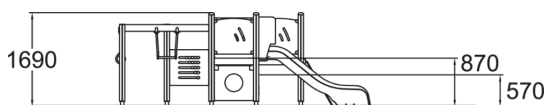

User age	3+
Number of users	16
Product length, mm	4560
Product width, mm	3300
Product height, mm	1690
Impact area, m ²	37.9
Height required, mm	2670
Max. free fall height, mm	1000
Safety info	EN 1176-1, 3 TÜV
Installation time (for 1), H	12
Foundation options	deep_mounting surface_mounting
Wood	
Metal	
Colour of walls and HPL	