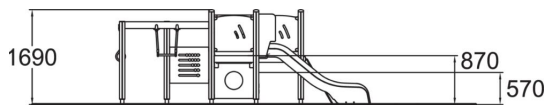

User age	3+
Number of users	16
Product length, mm	4560
Product width, mm	3300
Product height, mm	1690
Impact area, m ²	37.9
Height required, mm	2670
Max. free fall height, mm	1000
Safety info	EN 1176-1, 3 TÜV
Installation time (for 1), H	12
Foundation options	deep_mounting surface_mounting
Wood	
Metal	
Colour of walls and HPL	