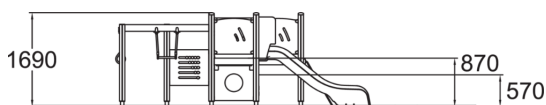

User age	3+
Number of users	16
Product length, mm	4560
Product width, mm	3300
Product height, mm	1690
Impact area, m <sup>2</sup>	37.9
Height required, mm	2670
Max. free fall height, mm	1000
Safety info	EN 1176-1, 3 TÜV
Installation time (for 1), H	12
Foundation options	deep_mounting surface_mounting
Wood	
Metal	
Colour of walls and HPL	