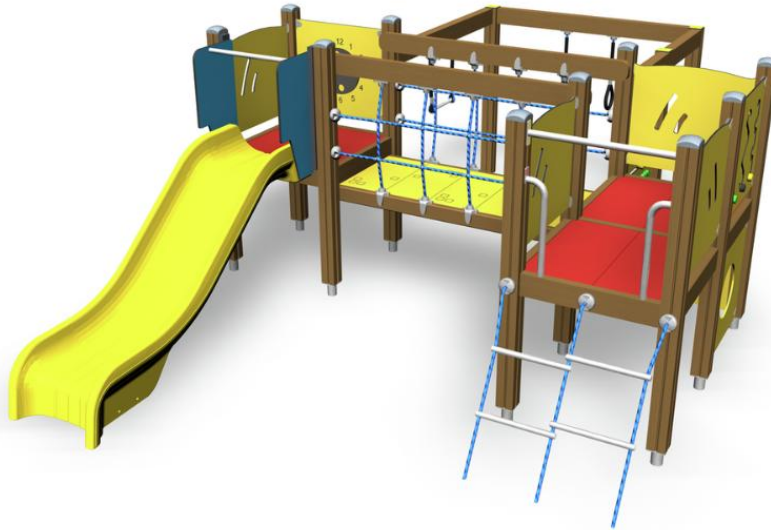

-  Bridges
1
-  Climbing
1
-  Play panels
5
-  Slides
1
-  Towers
2

Lucas is an fun playground equipment that will develop especially children's strength, sense of balance and spatial perception. Climbing is very important for motor and muscle development, even for small children. This product is dimensioned to make climbing safe. Kids can safely climb to the tower, using the climbing net, and slide down via plastic slide. On one side of the tower there are trapeze rings, a trapeze bar and an abacus play panel. In the tower there is a track play panel and a roulette play panel. Beneath the tower there are two walls with round windows to increase the play area and allow for even more simultaneous users.

User age	3+
Number of users	16
Product length, mm	4560
Product width, mm	3300
Product height, mm	1690
Impact area, m ²	37.9
Height required, mm	2670
Max. free fall height, mm	1000
Safety info	EN 1176-1, 3 TÜV
Installation time (for 1), H	12
Foundation options	deep_mounting surface_mounting
Wood	
Metal	
Colour of walls and HPL	