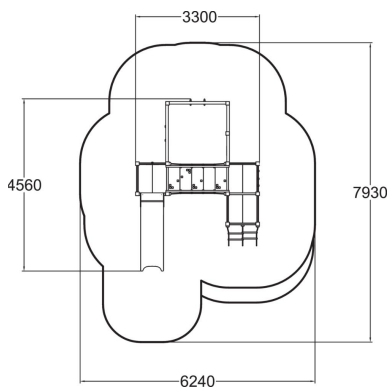

-  Bridges
1
-  Climbing
1
-  Play panels
5
-  Slides
1
-  Towers
2

Lucas is an fun playground equipment that will develop especially children's strength, sense of balance and spatial perception. Climbing is very important for motor and muscle development, even for small children. This product is dimensioned to make climbing safe. Kids can safely climb to the tower, using the climbing net, and slide down via plastic slide. On one side of the tower there are trapeze rings, a trapeze bar and an abacus play panel. In the tower there is a track play panel and a roulette play panel. Beneath the tower there are two walls with round windows to increase the play area and allow for even more simultaneous users.

User age	3+
Number of users	16
Product length, mm	4560
Product width, mm	3300
Product height, mm	1690
Impact area, m ²	37.9
Height required, mm	2670
Max. free fall height, mm	1000
Safety info	EN 1176-1, 3 TÜV
Installation time (for 1), H	12
Foundation options	deep_mounting surface_mounting
Wood	
Metal	
Colour of walls and HPL	