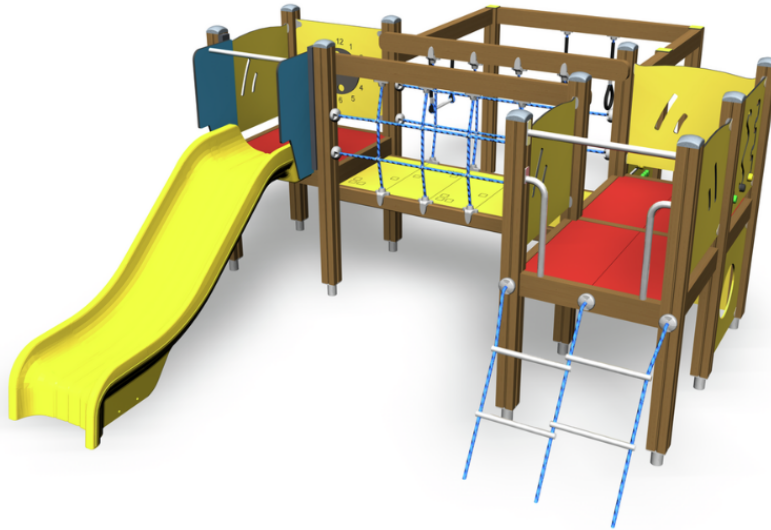

-  Bridges  
1
-  Climbing  
1
-  Play panels  
5
-  Slides  
1
-  Towers  
2

Lucas is an fun playground equipment that will develop especially children's strength, sense of balance and spatial perception. Climbing is very important for motor and muscle development, even for small children. This product is dimensioned to make climbing safe. Kids can safely climb to the tower, using the climbing net, and slide down via plastic slide. On one side of the tower there are trapeze rings, a trapeze bar and an abacus play panel. In the tower there is a track play panel and a roulette play panel. Beneath the tower there are two walls with round windows to increase the play area and allow for even more simultaneous users.

User age	3+
Number of users	16
Product length, mm	4560
Product width, mm	3300
Product height, mm	1690
Impact area, m <sup>2</sup>	37.9
Height required, mm	2670
Max. free fall height, mm	1000
Safety info	EN 1176-1, 3 TÜV
Installation time (for 1), H	12
Foundation options	deep_mounting surface_mounting
Wood	
Metal	
Colour of walls and HPL	