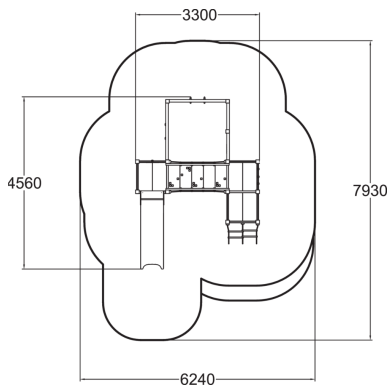

-  Bridges
1
-  Climbing
1
-  Play panels
5
-  Slides
1
-  Towers
2

Lucas is an fun playground equipment that will develop especially children's strength, sense of balance and spatial perception. Climbing is very important for motor and muscle development, even for small children. This product is dimensioned to make climbing safe. Kids can safely climb to the tower, using the climbing net, and slide down via plastic slide. On one side of the tower there are trapeze rings, a trapeze bar and an abacus play panel. In the tower there is a track play panel and a roulette play panel. Beneath the tower there are two walls with round windows to increase the play area and allow for even more simultaneous users.

User age	3+
Number of users	16
Product length, mm	4560
Product width, mm	3300
Product height, mm	1690
Impact area, m ²	37.9
Height required, mm	2670
Max. free fall height, mm	1000
Safety info	EN 1176-1, 3 TÜV
Installation time (for 1), H	12
Foundation options	deep_mounting surface_mounting
Wood	
Metal	
Colour of walls and HPL	