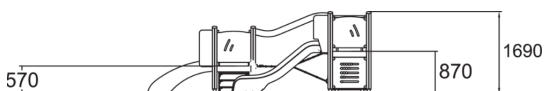

| | |
|-------------------------------|---|
| User age | 1+ |
| Number of users | 16 |
| Product length, mm | 4640 |
| Product width, mm | 3920 |
| Product height, mm | 1690 |
| Impact area, m ² | 36.4 |
| Falling space, m ² | 40.6 |
| Height required, mm | 2670 |
| Max. free fall height, mm | 1000 |
| Safety info | EN 1176-1, 3 TÜV |
| Installation time (for 1), H | 15 |
| Wood |  |
| Metal |  |
| Colour of walls and HPL |  |
| Ropes |  |