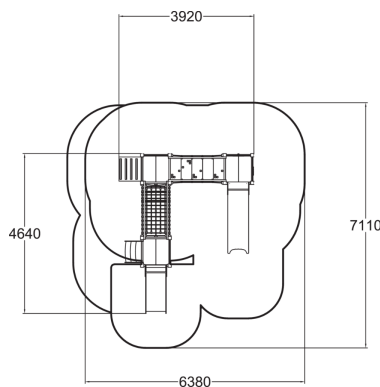

-  Bridges
1
-  Climbing
2
-  Play panels
5
-  Slides
2
-  Towers
3

A playground designed for toddlers with two slides. One slide is strong and durable plastic, and the other is metal with HPL sides. Lappset's play equipment Marcus has multiple play elements, including a sturdy net bridge and several play panels where children can play and develop their skills.

User age	1+
Number of users	16
Product length, mm	4640
Product width, mm	3920
Product height, mm	1690
Impact area, m ²	36.4
Falling space, m ²	40.6
Height required, mm	2670
Max. free fall height, mm	1000
Safety info	EN 1176-1, 3 TÜV
Installation time (for 1), H	15
Wood	
Metal	
Colour of walls and HPL	
Ropes	