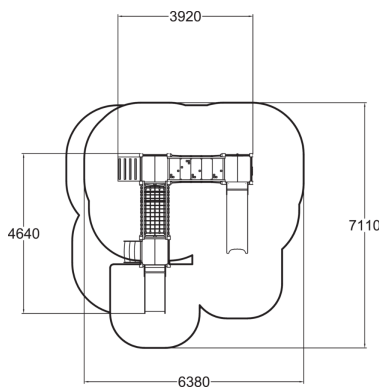

-  Bridges
1
-  Climbing
2
-  Play panels
5
-  Slides
2
-  Towers
3

A playground designed for toddlers with two slides. One slide is strong and durable plastic, and the other is metal with HPL sides. Lappset's play equipment Marcus has multiple play elements, including a sturdy net bridge and several play panels where children can play and develop their skills.

| | |
|-------------------------------|---|
| User age | 1+ |
| Number of users | 16 |
| Product length, mm | 4640 |
| Product width, mm | 3920 |
| Product height, mm | 1690 |
| Impact area, m ² | 36.4 |
| Falling space, m ² | 40.6 |
| Height required, mm | 2670 |
| Max. free fall height, mm | 1000 |
| Safety info | EN 1176-1, 3 TÜV |
| Installation time (for 1), H | 15 |
| Wood |  |
| Metal |  |
| Colour of walls and HPL |  |
| Ropes |  |