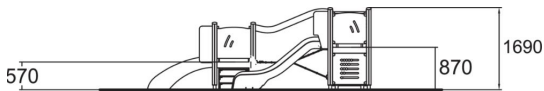

User age	1+
Number of users	16
Product length, mm	4640
Product width, mm	3920
Product height, mm	1690
Impact area, m <sup>2</sup>	36.4
Falling space, m <sup>2</sup>	40.6
Height required, mm	2670
Max. free fall height, mm	1000
Safety info	EN 1176-1, 3 TÜV
Installation time (for 1), H	15
Wood	
Metal	
Colour of walls and HPL	
Ropes	