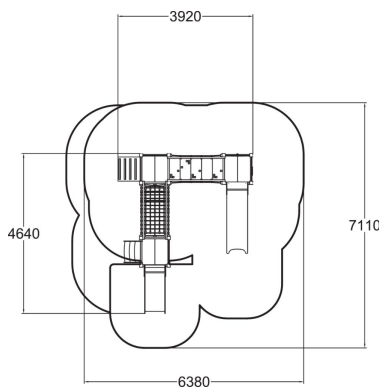

-  Bridges  
1
-  Climbing  
2
-  Play panels  
5
-  Slides  
2
-  Towers  
3

A playground designed for toddlers with two slides. One slide is strong and durable plastic, and the other is metal with HPL sides. Lappset's play equipment Marcus has multiple play elements, including a sturdy net bridge and several play panels where children can play and develop their skills.

User age	1+
Number of users	16
Product length, mm	4640
Product width, mm	3920
Product height, mm	1690
Impact area, m <sup>2</sup>	36.4
Falling space, m <sup>2</sup>	40.6
Height required, mm	2670
Max. free fall height, mm	1000
Safety info	EN 1176-1, 3 TÜV
Installation time (for 1), H	15
Wood	
Metal	
Colour of walls and HPL	
Ropes	