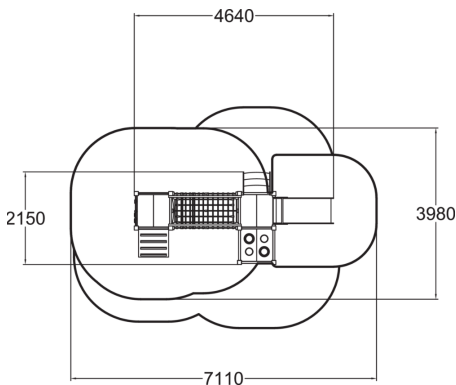

-  Bridges
1
-  Climbing
2
-  Play panels
3
-  Roofs
1
-  Slides
1
-  Towers
2

Tino is a playground product for small children with a steps to a low (570 mm high) platform and a slide. By the side of the platform there is a small tabletop for playing on. One face of the tabletop has a car racing track and the other a play stove. The visible face must be chosen on installation, but the tabletop can easily be flipped over at a later stage. The tabletop is strong enough for an adult to sit on, to assist a toddler on the slide. Bigger kids can climb to a higher (870 mm) tower using a net or a ramp to play with the track play panel. Beneath the tower there is a hut with a seat and a sea play panel.

User age	1+
Number of users	15
Product length, mm	4640
Product width, mm	2150
Product height, mm	1690
Impact area, m ²	22
Height required, mm	2670
Max. free fall height, mm	1000
Safety info	EN 1176-1, 3 TÜV
Installation time (for 1), H	10
Foundation options	deep_mounting surface_mounting
Wood	
Metal	
Colour of walls and HPL	