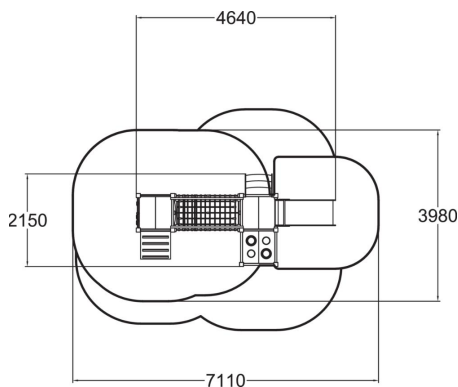

-  Bridges
1
-  Climbing
2
-  Play panels
3
-  Roofs
1
-  Slides
1
-  Towers
2

Tino is a playground product for small children with a steps to a low (570 mm high) platform and a slide. By the side of the platform there is a small tabletop for playing on. One face of the tabletop has a car racing track and the other a play stove. The visible face must be chosen on installation, but the tabletop can easily be flipped over at a later stage. The tabletop is strong enough for an adult to sit on, to assist a toddler on the slide. Bigger kids can climb to a higher (870 mm) tower using a net or a ramp to play with the track play panel. Beneath the tower there is a hut with a seat and a sea play panel.

User age	1+
Number of users	15
Product length, mm	4640
Product width, mm	2150
Product height, mm	1690
Impact area, m ²	22
Height required, mm	2670
Max. free fall height, mm	1000
Safety info	EN 1176-1, 3 TÜV
Installation time (for 1), H	10
Foundation options	Deep mounting Surface mounting
Wood	
Metal	
Colour of walls and HPL	