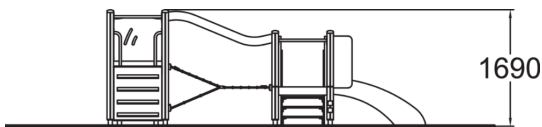

-  Bridges
1
-  Climbing
2
-  Play panels
3
-  Roofs
1
-  Slides
1
-  Towers
2

Tino is a playground product for small children with a steps to a low (570 mm high) platform and a slide. By the side of the platform there is a small tabletop for playing on. One face of the tabletop has a car racing track and the other a play stove. The visible face must be chosen on installation, but the tabletop can easily be flipped over at a later stage. The tabletop is strong enough for an adult to sit on, to assist a toddler on the slide. Bigger kids can climb to a higher (870 mm) tower using a net or a ramp to play with the track play panel. Beneath the tower there is a hut with a seat and a sea play panel.

User age	1+
Number of users	15
Product length, mm	4640
Product width, mm	2150
Product height, mm	1690
Impact area, m ²	22
Height required, mm	2670
Max. free fall height, mm	1000
Safety info	EN 1176-1, 3 TÜV
Installation time (for 1), H	10
Foundation options	deep_mounting surface_mounting
Wood	
Metal	
Colour of walls and HPL	