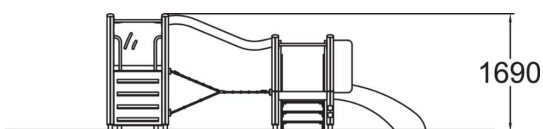

-  Bridges
1
-  Climbing
2
-  Play panels
3
-  Roofs
1
-  Slides
1
-  Towers
2

Tino is a playground product for small children with a steps to a low (570 mm high) platform and a slide. By the side of the platform there is a small tabletop for playing on. One face of the tabletop has a car racing track and the other a play stove. The visible face must be chosen on installation, but the tabletop can easily be flipped over at a later stage. The tabletop is strong enough for an adult to sit on, to assist a toddler on the slide. Bigger kids can climb to a higher (870 mm) tower using a net or a ramp to play with the track play panel. Beneath the tower there is a hut with a seat and a sea play panel.

User age	1+
Number of users	15
Product length, mm	4640
Product width, mm	2150
Product height, mm	1690
Impact area, m ²	22
Height required, mm	2670
Max. free fall height, mm	1000
Safety info	EN 1176-1, 3 TÜV
Installation time (for 1), H	10
Foundation options	Deep mounting Surface mounting
Wood	
Metal	
Colour of walls and HPL	