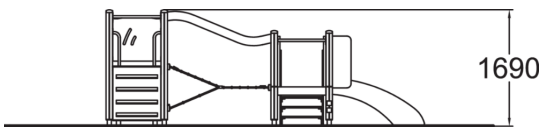

-  Bridges
1
-  Climbing
2
-  Play panels
3
-  Roofs
1
-  Slides
1
-  Towers
2

Tino is a playground product for small children with a steps to a low (570 mm high) platform and a slide. By the side of the platform there is a small tabletop for playing on. One face of the tabletop has a car racing track and the other a play stove. The visible face must be chosen on installation, but the tabletop can easily be flipped over at a later stage. The tabletop is strong enough for an adult to sit on, to assist a toddler on the slide. Bigger kids can climb to a higher (870 mm) tower using a net or a ramp to play with the track play panel. Beneath the tower there is a hut with a seat and a sea play panel.

User age	1+
Number of users	15
Product length, mm	4640
Product width, mm	2150
Product height, mm	1690
Impact area, m ²	22
Height required, mm	2670
Max. free fall height, mm	1000
Safety info	EN 1176-1, 3 TÜV
Installation time (for 1), H	10
Foundation options	deep_mounting surface_mounting
Wood	
Metal	
Colour of walls and HPL	