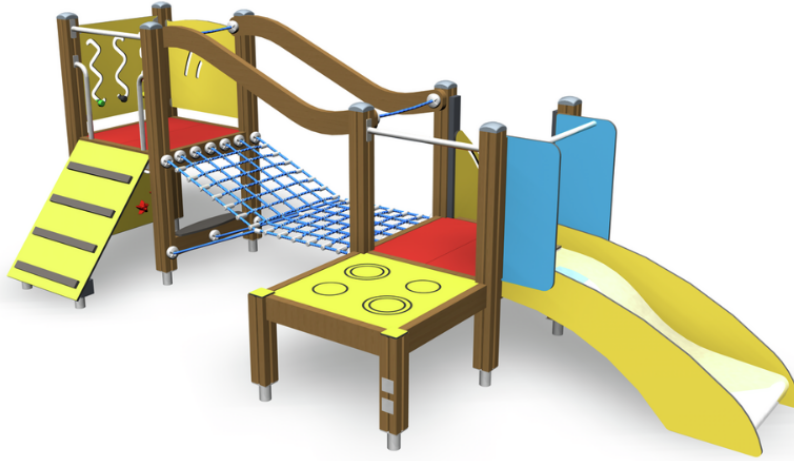

-  Bridges
1
-  Climbing
2
-  Play panels
3
-  Roofs
1
-  Slides
1
-  Towers
2

Tino is a playground product for small children with a steps to a low (570 mm high) platform and a slide. By the side of the platform there is a small tabletop for playing on. One face of the tabletop has a car racing track and the other a play stove. The visible face must be chosen on installation, but the tabletop can easily be flipped over at a later stage. The tabletop is strong enough for an adult to sit on, to assist a toddler on the slide. Bigger kids can climb to a higher (870 mm) tower using a net or a ramp to play with the track play panel. Beneath the tower there is a hut with a seat and a sea play panel.

User age	1+
Number of users	15
Product length, mm	4640
Product width, mm	2150
Product height, mm	1690
Impact area, m ²	22
Height required, mm	2670
Max. free fall height, mm	1000
Safety info	EN 1176-1, 3 TÜV
Installation time (for 1), H	10
Foundation options	deep_mounting surface_mounting
Wood	
Metal	
Colour of walls and HPL	