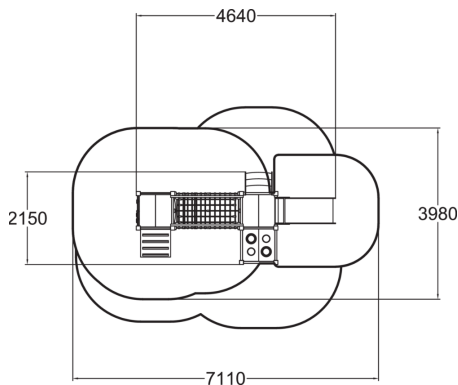

-  Bridges
1
-  Climbing
2
-  Play panels
3
-  Roofs
1
-  Slides
1
-  Towers
2

Tino is a playground product for small children with a steps to a low (570 mm high) platform and a slide. By the side of the platform there is a small tabletop for playing on. One face of the tabletop has a car racing track and the other a play stove. The visible face must be chosen on installation, but the tabletop can easily be flipped over at a later stage. The tabletop is strong enough for an adult to sit on, to assist a toddler on the slide. Bigger kids can climb to a higher (870 mm) tower using a net or a ramp to play with the track play panel. Beneath the tower there is a hut with a seat and a sea play panel.

User age	1+
Number of users	15
Product length, mm	4640
Product width, mm	2150
Product height, mm	1690
Impact area, m ²	22
Height required, mm	2670
Max. free fall height, mm	1000
Safety info	EN 1176-1, 3 TÜV
Installation time (for 1), H	10
Foundation options	deep_mounting surface_mounting
Wood	
Metal	
Colour of walls and HPL	