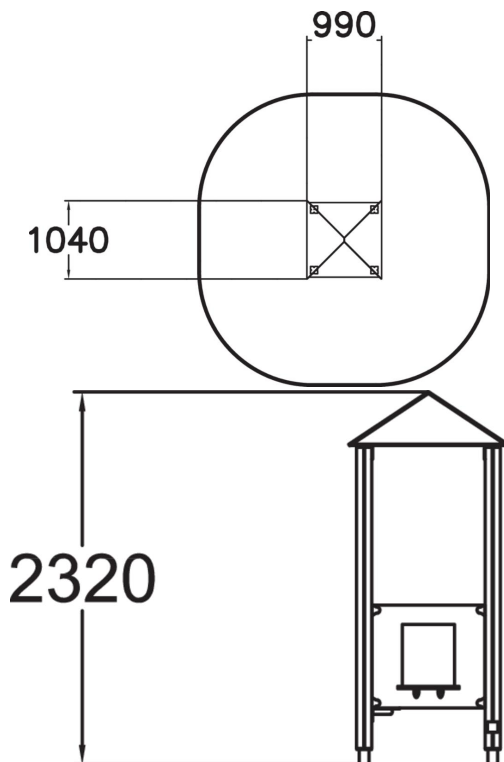

Play house stands 1870 mm tall, comprising three walls and a fun diamond roof. One of the walls has a kiosk window and the two others are play walls. It is perfect for playing house or shop. Brightly coloured, the hut will fit into a small space in order to increase opportunities for imaginative play and complement other equipment in the ABC family.

User age	1+
Number of users	6
Product length, mm	1040
Product width, mm	990
Product height, mm	2320
Height required, mm	2320
Safety info	EN 1176-1 TÜV
Installation time (for 1), H	3
Foundation options	deep_mounting surface_mounting