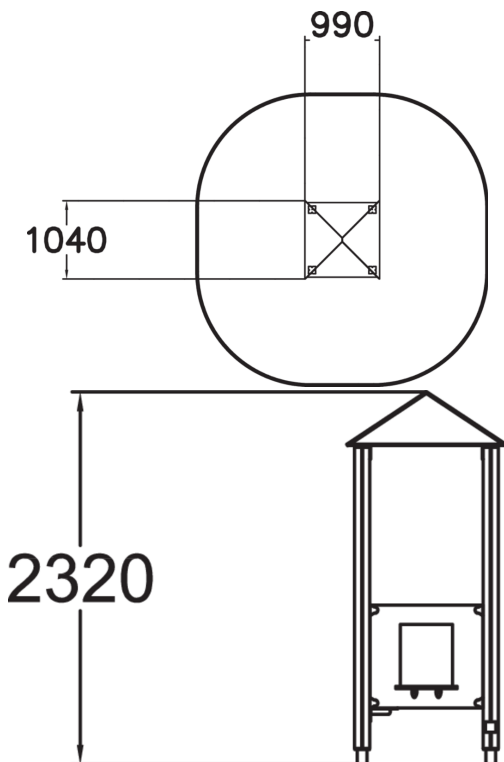

Play house stands 1870 mm tall, comprising three walls and a fun diamond roof. One of the walls has a kiosk window and the two others are play walls. It is perfect for playing house or shop. Brightly coloured, the hut will fit into a small space in order to increase opportunities for imaginative play and complement other equipment in the ABC family.

User age	1+
Number of users	6
Product length, mm	1040
Product width, mm	990
Product height, mm	2320
Height required, mm	2320
Safety info	EN 1176-1 TÜV
Installation time (for 1), H	3
Foundation options	deep_mounting surface_mounting
Wood	