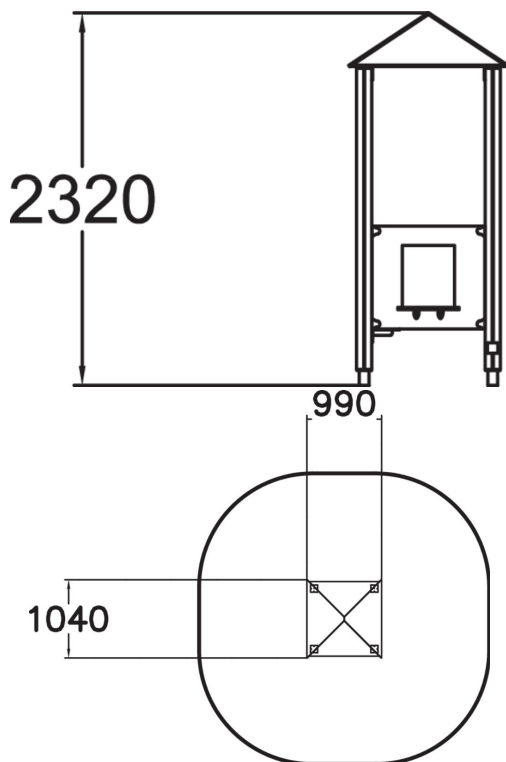

Play house stands 1870 mm tall, comprising three walls and a fun diamond roof. One of the walls has a kiosk window and the two others are play walls. It is perfect for playing house or shop. Brightly coloured, the hut will fit into a small space in order to increase opportunities for imaginative play and complement other equipment in the ABC family.

User age	1+
Number of users	6
Product length, mm	1040
Product width, mm	990
Product height, mm	2320
Height required, mm	2320
Safety info	EN 1176-1 TÜV
Installation time (for 1), H	3
Foundation options	Deep mounting Surface mounting