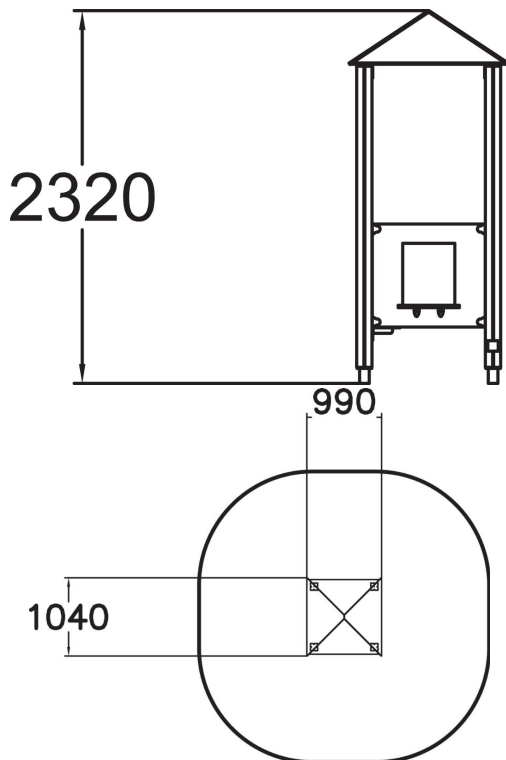

Play house stands 1870 mm tall, comprising three walls and a fun diamond roof. One of the walls has a kiosk window and the two others are play walls. It is perfect for playing house or shop. Brightly coloured, the hut will fit into a small space in order to increase opportunities for imaginative play and complement other equipment in the ABC family.

User age	1+
Number of users	6
Product length, mm	1040
Product width, mm	990
Product height, mm	2320
Height required, mm	2320
Safety info	EN 1176-1 TÜV
Installation time (for 1), H	3
Foundation options	Deep mounting Surface mounting