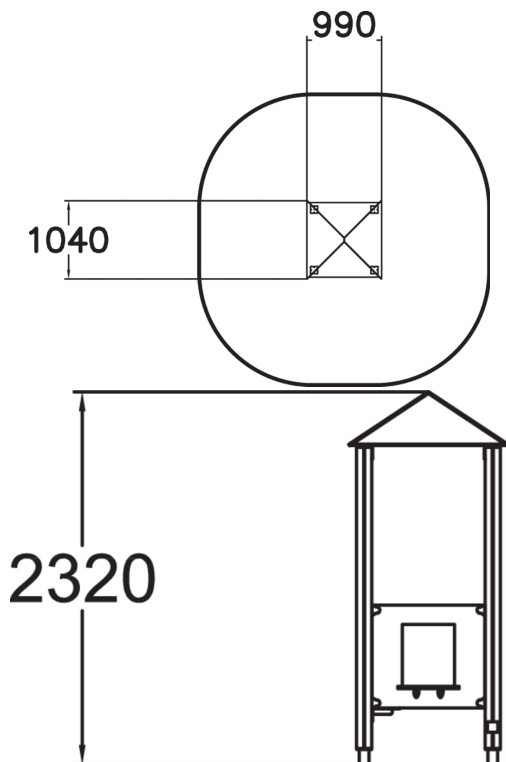

Play house stands 1870 mm tall, comprising three walls and a fun diamond roof. One of the walls has a kiosk window and the two others are play walls. It is perfect for playing house or shop. Brightly coloured, the hut will fit into a small space in order to increase opportunities for imaginative play and complement other equipment in the ABC family.

User age	1+
Number of users	6
Product length, mm	1040
Product width, mm	990
Product height, mm	2320
Height required, mm	2320
Safety info	EN 1176-1 TÜV
Installation time (for 1), H	3
Foundation options	deep_mounting surface_mounting
Wood	