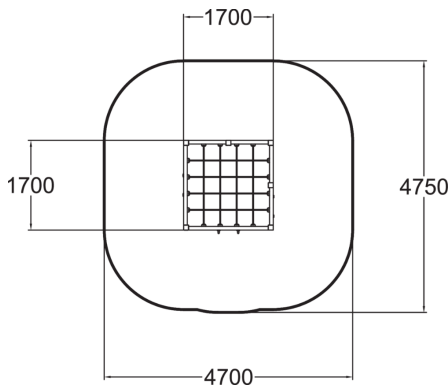

104072M

Climbing Frame

Climbing frame suitable for small children with many different climbing features such as rings, trapeze, ladders and a climbing wall.

User age	3+
Number of users	10
Product length, mm	1700
Product width, mm	1700
Product height, mm	1480
Impact area, m ²	20
Height required, mm	2970
Max. free fall height, mm	1470
Safety info	EN 1176-1 TÜV
Installation time (for 1), H	9
Foundation options	deep_mounting surface_mounting
Wood	
Metal	
Colour of walls and HPL	