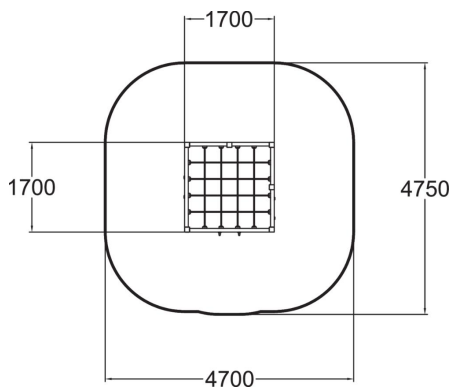

104072M

Climbing Frame

Climbing frame suitable for small children with many different climbing features such as rings, trapeze, ladders and a climbing wall.

User age	3+
Number of users	10
Product length, mm	1700
Product width, mm	1700
Product height, mm	1480
Impact area, m ²	20
Height required, mm	2970
Max. free fall height, mm	1470
Safety info	EN 1176-1 TÜV
Installation time (for 1), H	9
Foundation options	Deep mounting Surface mounting
Wood	
Metal	
Colour of walls and HPL	