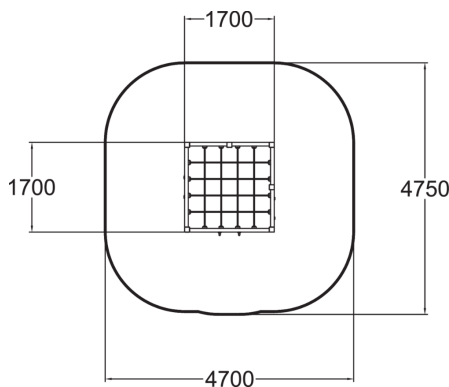

104072M

Climbing Frame

Climbing frame suitable for small children with many different climbing features such as rings, trapeze, ladders and a climbing wall.

| | |
|------------------------------|-----------------------------------|
| User age | 3+ |
| Number of users | 10 |
| Product length, mm | 1700 |
| Product width, mm | 1700 |
| Product height, mm | 1480 |
| Impact area, m ² | 20 |
| Height required, mm | 2970 |
| Max. free fall height, mm | 1470 |
| Safety info | EN 1176-1 TÜV |
| Installation time (for 1), H | 9 |
| Foundation options | deep_mounting surface_mounting |
| Wood | |
| Metal | |
| Colour of walls and HPL | |