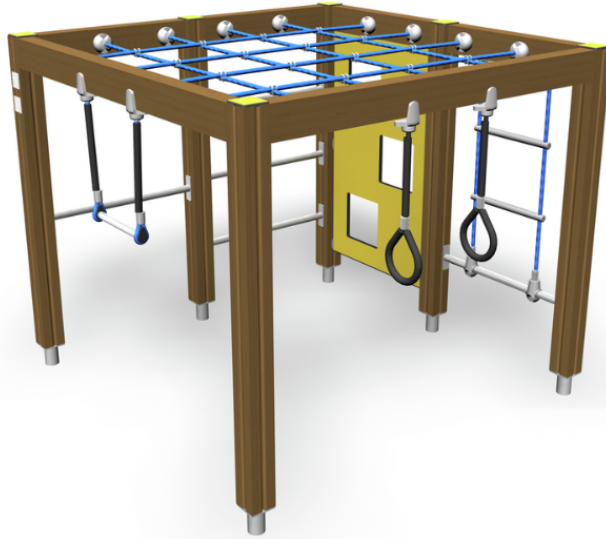

104072M

Climbing Frame

Climbing frame suitable for small children with many different climbing features such as rings, trapeze, ladders and a climbing wall.

User age	3+
Number of users	10
Product length, mm	1700
Product width, mm	1700
Product height, mm	1480
Impact area, m ²	20
Height required, mm	2970
Max. free fall height, mm	1470
Safety info	EN 1176-1 TÜV
Installation time (for 1), H	9
Foundation options	deep_mounting surface_mounting
Wood	
Metal	
Colour of walls and HPL	