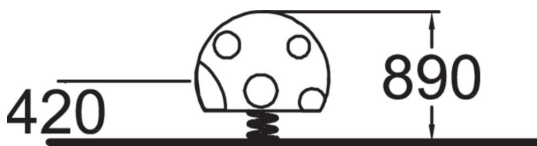

# LADYBIRD SWING

Ladybird is a fun rocking equipment.

User age	1+
Number of users	2
Product length, mm	900
Product width, mm	535
Product height, mm	890
Impact area, m <sup>2</sup>	7.7
Falling space, m <sup>2</sup>	7.7
Height required, mm	1920
Max. free fall height, mm	600
Safety info	EN 1176-1, 6 TÜV
Installation time (for 1), H	1.5
Foundation options	Deep mounting Surface mounting
Wood	