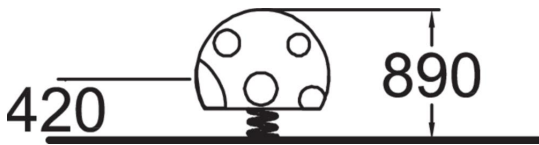

LADYBIRD SWING

Ladybird is a fun rocking equipment.

User age	1+
Number of users	2
Product length, mm	900
Product width, mm	535
Product height, mm	890
Impact area, m ²	7.7
Falling space, m ²	7.7
Height required, mm	1920
Max. free fall height, mm	600
Safety info	EN 1176-1, 6 TÜV
Installation time (for 1), H	1.5
Foundation options	deep_mounting surface_mounting
Wood	