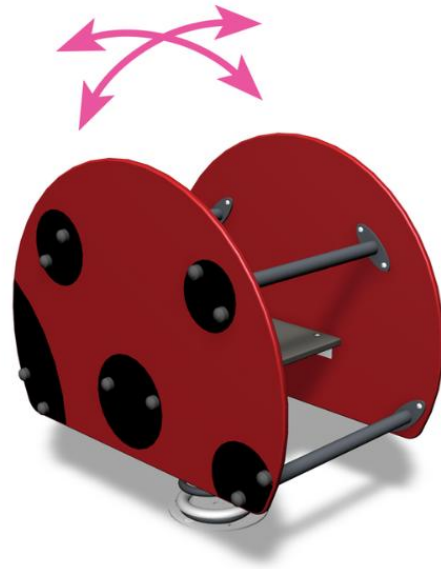

# LADYBIRD SWING

Ladybird is a fun rocking equipment.

User age	1+
Number of users	2
Product length, mm	900
Product width, mm	535
Product height, mm	890
Impact area, m <sup>2</sup>	7.7
Falling space, m <sup>2</sup>	7.7
Height required, mm	1920
Max. free fall height, mm	600
Safety info	EN 1176-1, 6 TÜV
Installation time (for 1), H	1.5
Foundation options	deep_mounting surface_mounting
Wood	