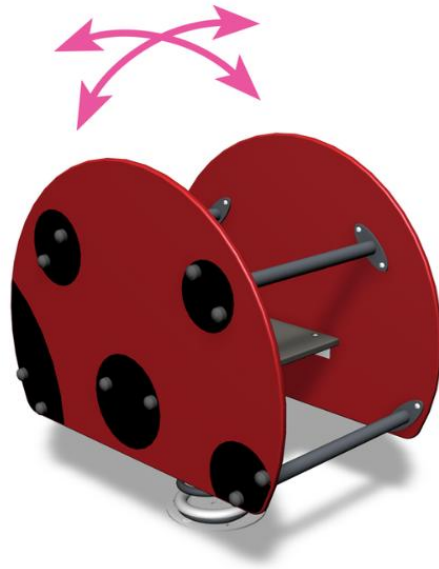

LADYBIRD SWING

Ladybird is a fun rocking equipment.

User age	1+
Number of users	2
Product length, mm	900
Product width, mm	535
Product height, mm	890
Impact area, m ²	7.7
Falling space, m ²	7.7
Height required, mm	1920
Max. free fall height, mm	600
Safety info	EN 1176-1, 6 TÜV
Installation time (for 1), H	1.5
Foundation options	deep_mounting surface_mounting
Wood	