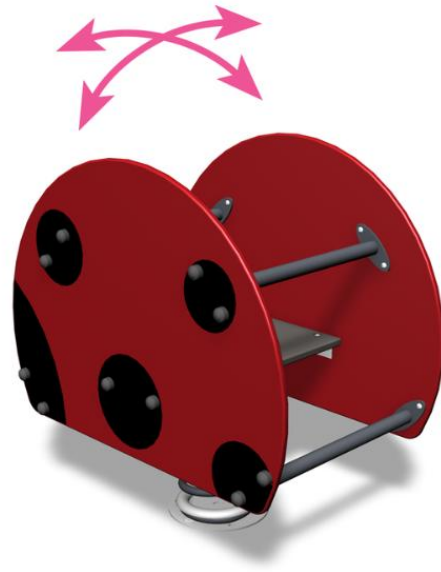

# LADYBIRD SWING

Ladybird is a fun rocking equipment.

User age	1+
Number of users	2
Product length, mm	900
Product width, mm	535
Product height, mm	890
Impact area, m <sup>2</sup>	7.7
Falling space, m <sup>2</sup>	7.7
Height required, mm	1920
Max. free fall height, mm	600
Safety info	EN 1176-1, 6 TÜV
Installation time (for 1), H	1.5
Foundation options	Deep mounting Surface mounting
Wood	