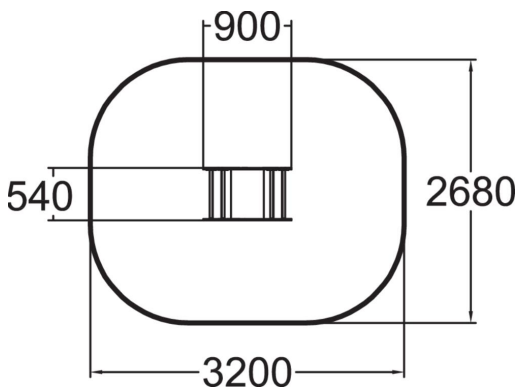

LADYBIRD SWING

Ladybird is a fun rocking equipment.

User age	1+
Number of users	2
Product length, mm	900
Product width, mm	535
Product height, mm	890
Impact area, m ²	7.7
Falling space, m ²	7.7
Height required, mm	1920
Max. free fall height, mm	600
Safety info	EN 1176-1, 6 TÜV
Installation time (for 1), H	1.5
Foundation options	deep_mounting surface_mounting
Wood	