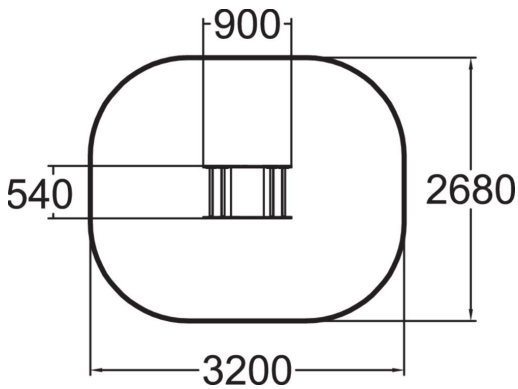

# LADYBIRD SWING

Ladybird is a fun rocking equipment.

User age	1+
Number of users	2
Product length, mm	900
Product width, mm	535
Product height, mm	890
Impact area, m <sup>2</sup>	7.7
Falling space, m <sup>2</sup>	7.7
Height required, mm	1920
Max. free fall height, mm	600
Safety info	EN 1176-1, 6 TÜV
Installation time (for 1), H	1.5
Foundation options	Deep mounting Surface mounting
Wood	