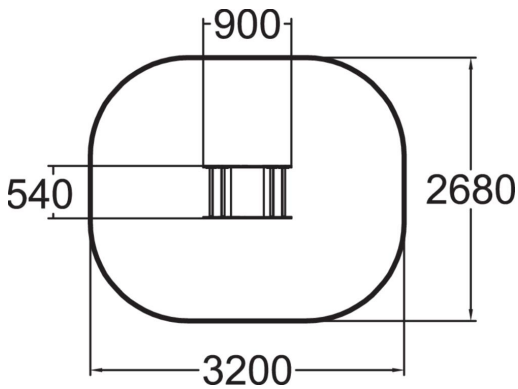

# LADYBIRD SWING

Ladybird is a fun rocking equipment.

User age	1+
Number of users	2
Product length, mm	900
Product width, mm	535
Product height, mm	890
Impact area, m <sup>2</sup>	7.7
Falling space, m <sup>2</sup>	7.7
Height required, mm	1920
Max. free fall height, mm	600
Safety info	EN 1176-1, 6 TÜV
Installation time (for 1), H	1.5
Foundation options	deep_mounting surface_mounting
Wood	