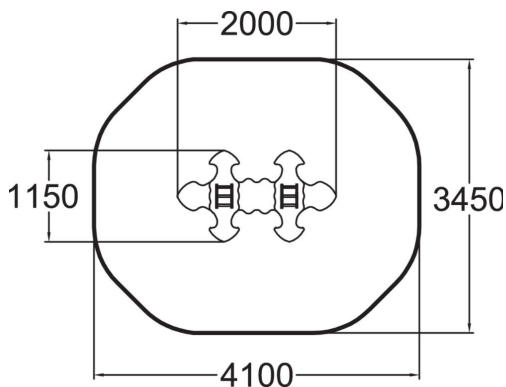

LADYBIRD FOR 8

Ladybird is a fun seesaw suitable for eight kids. Handles and seats are designed to make playing easy and fun. Includes deep mounting foundations.

User age	1+
Number of users	8
Product length, mm	2000
Product width, mm	1150
Product height, mm	640
Impact area, m <sup>2</sup>	12.3
Falling space, m <sup>2</sup>	12.3
Height required, mm	2140
Max. free fall height, mm	600
Safety info	EN 1176-1, 6 TÜV
Installation time (for 1), H	1.5
Foundation options	deep_mounting surface_mounting
Colour of walls and HPL	