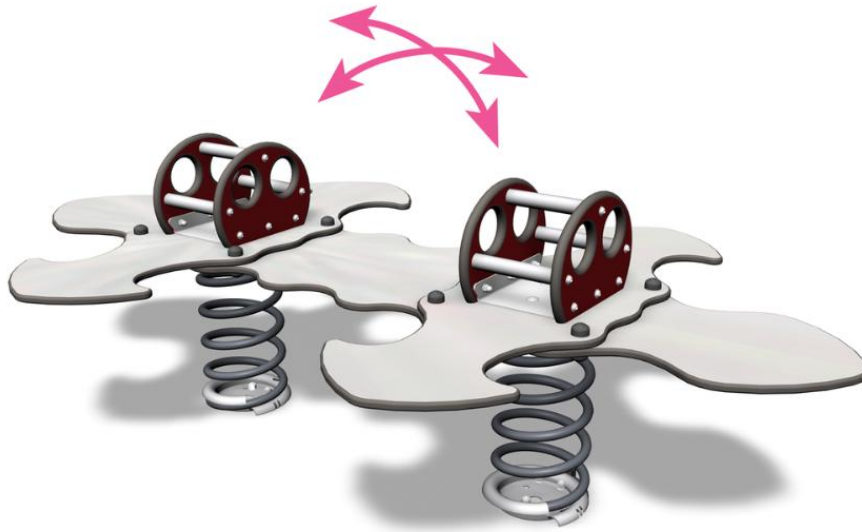

LADYBIRD FOR 8

Ladybird is a fun seesaw suitable for eight kids. Handles and seats are designed to make playing easy and fun. Includes deep mounting foundations.

User age	1+
Number of users	8
Product length, mm	2000
Product width, mm	1150
Product height, mm	640
Impact area, m ²	12.3
Falling space, m ²	12.3
Height required, mm	2140
Max. free fall height, mm	600
Safety info	EN 1176-1, 6 TÜV
Installation time (for 1), H	1.5
Foundation options	Deep mounting Surface mounting
Colour of walls and HPL	