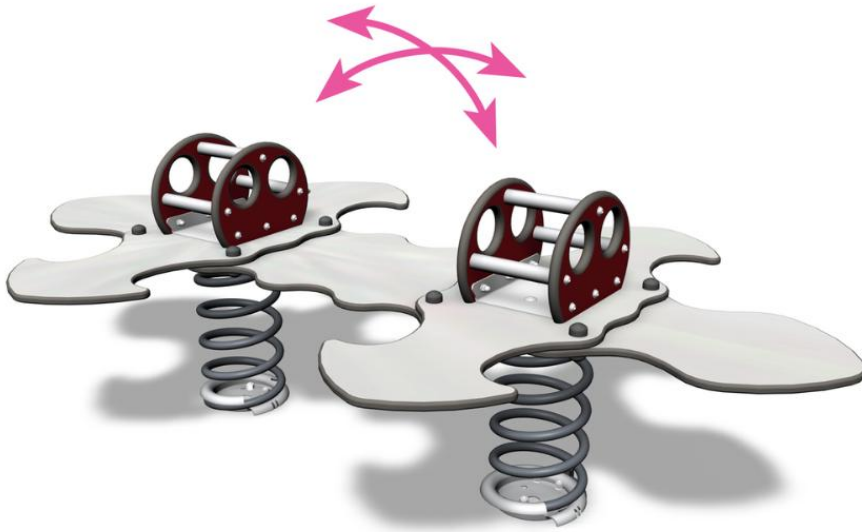

LADYBIRD FOR 8

Ladybird is a fun seesaw suitable for eight kids. Handles and seats are designed to make playing easy and fun. Includes deep mounting foundations.

User age	1+
Number of users	8
Product length, mm	2000
Product width, mm	1150
Product height, mm	640
Impact area, m <sup>2</sup>	12.3
Falling space, m <sup>2</sup>	12.3
Height required, mm	2140
Max. free fall height, mm	600
Safety info	EN 1176-1, 6 TÜV
Installation time (for 1), H	1.5
Foundation options	deep_mounting surface_mounting
Colour of walls and HPL	