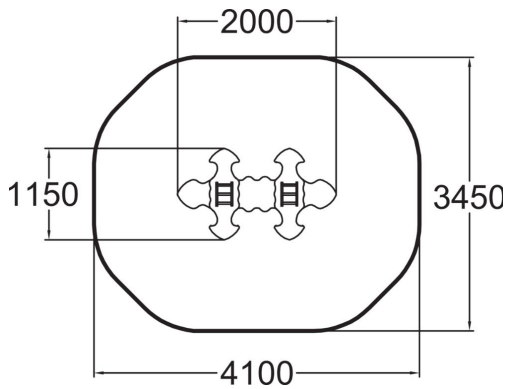

LADYBIRD FOR 8

Ladybird is a fun seesaw suitable for eight kids. Handles and seats are designed to make playing easy and fun. Includes deep mounting foundations.

User age	1+
Number of users	8
Product length, mm	2000
Product width, mm	1150
Product height, mm	640
Impact area, m ²	12.3
Falling space, m ²	12.3
Height required, mm	2140
Max. free fall height, mm	600
Safety info	EN 1176-1, 6 TÜV
Installation time (for 1), H	1.5
Foundation options	Deep mounting Surface mounting
Colour of walls and HPL	