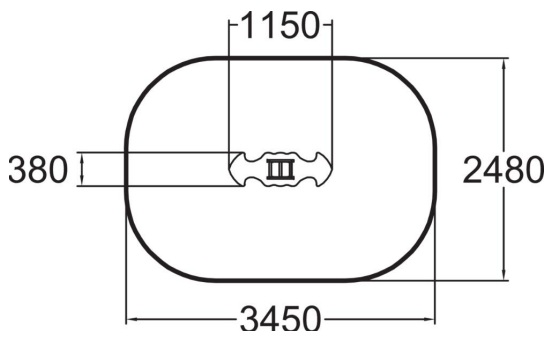

LADYBIRD FOR 2

Ladybird is a seesaw for two kids. Handles and seat are designed to make it easy to use the product. Includes deep mounting foundation.

User age	1+
Number of users	2
Product length, mm	1150
Product width, mm	380
Product height, mm	625
Impact area, m ²	7.7
Falling space, m ²	7.7
Height required, mm	2125
Max. free fall height, mm	600
Safety info	EN 1176-1, 6 TÜV
Installation time (for 1), H	1.5
Foundation options	Deep mounting Surface mounting
Colour of walls and HPL	