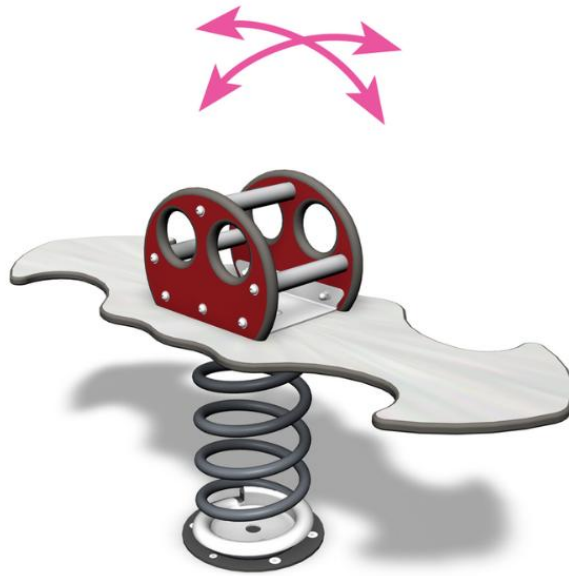

LADYBIRD FOR 2

Ladybird is a seesaw for two kids. Handles and seat are designed to make it easy to use the product. Includes deep mounting foundation.

User age	1+
Number of users	2
Product length, mm	1150
Product width, mm	380
Product height, mm	625
Impact area, m ²	7.7
Falling space, m ²	7.7
Height required, mm	2125
Max. free fall height, mm	600
Safety info	EN 1176-1, 6 TÜV
Installation time (for 1), H	1.5
Foundation options	deep_mounting surface_mounting
Colour of walls and HPL	