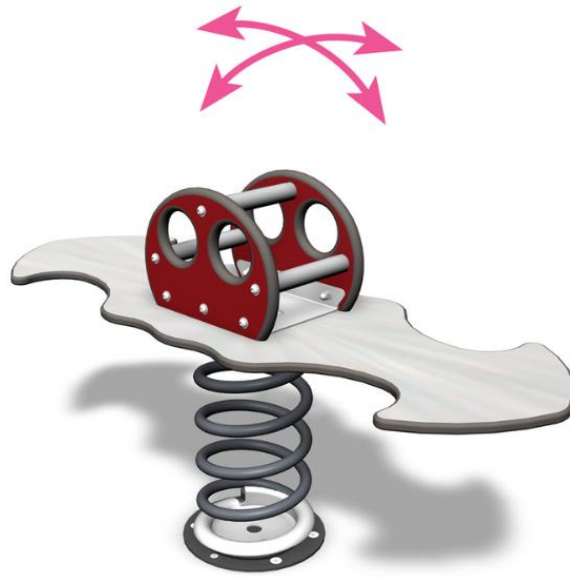

LADYBIRD FOR 2

Ladybird is a seesaw for two kids. Handles and seat are designed to make it easy to use the product. Includes deep mounting foundation.

User age	1+
Number of users	2
Product length, mm	1150
Product width, mm	380
Product height, mm	625
Impact area, m ²	7.7
Falling space, m ²	7.7
Height required, mm	2125
Max. free fall height, mm	600
Safety info	EN 1176-1, 6 TÜV
Installation time (for 1), H	1.5
Foundation options	deep_mounting surface_mounting
Colour of walls and HPL	