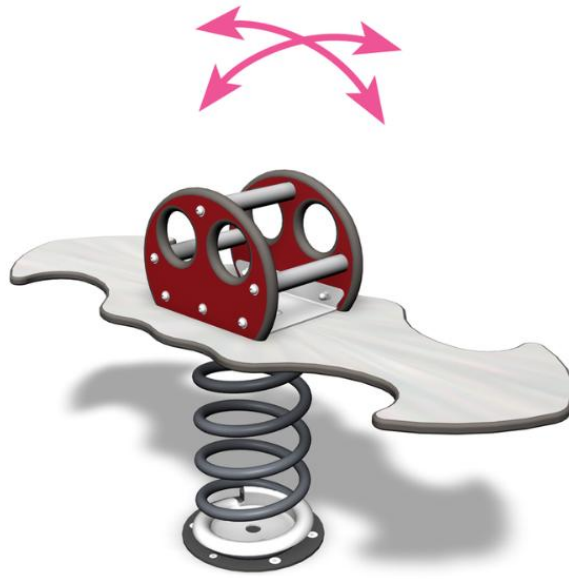

LADYBIRD FOR 2

Ladybird is a seesaw for two kids. Handles and seat are designed to make it easy to use the product. Includes deep mounting foundation.

User age	1+
Number of users	2
Product length, mm	1150
Product width, mm	380
Product height, mm	625
Impact area, m ²	7.7
Falling space, m ²	7.7
Height required, mm	2125
Max. free fall height, mm	600
Safety info	EN 1176-1, 6 TÜV
Installation time (for 1), H	1.5
Foundation options	Deep mounting Surface mounting
Colour of walls and HPL	