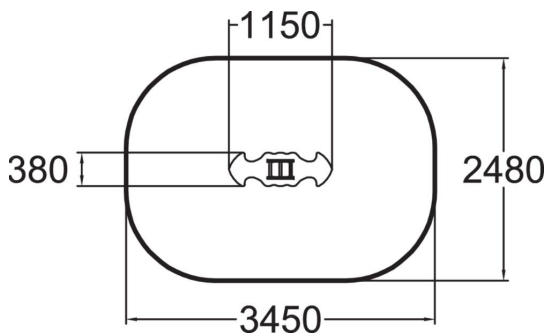

LADYBIRD FOR 2

Ladybird is a seesaw for two kids. Handles and seat are designed to make it easy to use the product. Includes deep mounting foundation.

User age	1+
Number of users	2
Product length, mm	1150
Product width, mm	380
Product height, mm	625
Impact area, m ²	7.7
Falling space, m ²	7.7
Height required, mm	2125
Max. free fall height, mm	600
Safety info	EN 1176-1, 6 TÜV
Installation time (for 1), H	1.5
Foundation options	deep_mounting surface_mounting
Colour of walls and HPL	