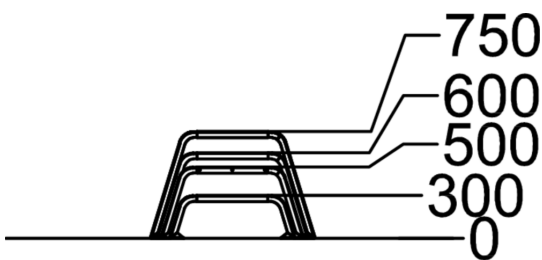

# Sisu Box Set

The Sisu Box Set is a durable and compact outdoor training tool designed for functional fitness and bodyweight workouts. With a height of 300, 500, 600, and 750 mm, it supports various exercises, including jumps, strength training, and core stability. Built with carbon steel and finished with black structural paint, it withstands harsh outdoor conditions. The anodized aluminum surface ensures excellent grip and UV resistance, providing a safe and maintenance-free experience. Ideal for public parks, schools, and outdoor fitness areas, the Sisu Box is an essential addition for all training levels.

Number of users	4
Height required, mm	3250
Safety info	EN 16630 TÜV
Foundation options	surface_mounting deep_mounting
Metal	