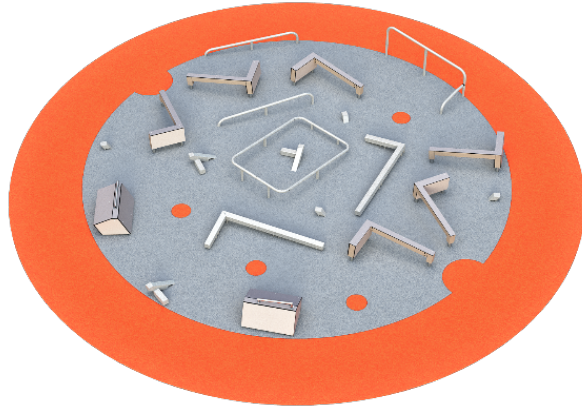

# TAG 3- low and fast

Lappset TAG brings the traditional game into an exciting and inspiring arena of obstacles! Lappset TAG respects the traditional rules of tag but sets the players in an intriguing and challenging surroundings of parkour equipment. Playing tag develops players ability to react to fellow-players movements and actions. Layout includes: 081700M x 4, 081701M x 3, 021702M x 2, 081703M x 2, 081710M x 2, 081712M, 081713M, 081720M x 6 Watch a wide selection of parkour techniques performed on Dash Parkour equipment. The playlist showcases how the products can be used in versatile ways: Watch the videos here.

Product length, mm	8740
Product width, mm	8020
Product height, mm	950
Impact area, m <sup>2</sup>	40.2
Falling space, m <sup>2</sup>	100.9
Height required, mm	3500
Max. free fall height, mm	950
Wood	<input type="checkbox"/>
Metal	<input checked="" type="checkbox"/>