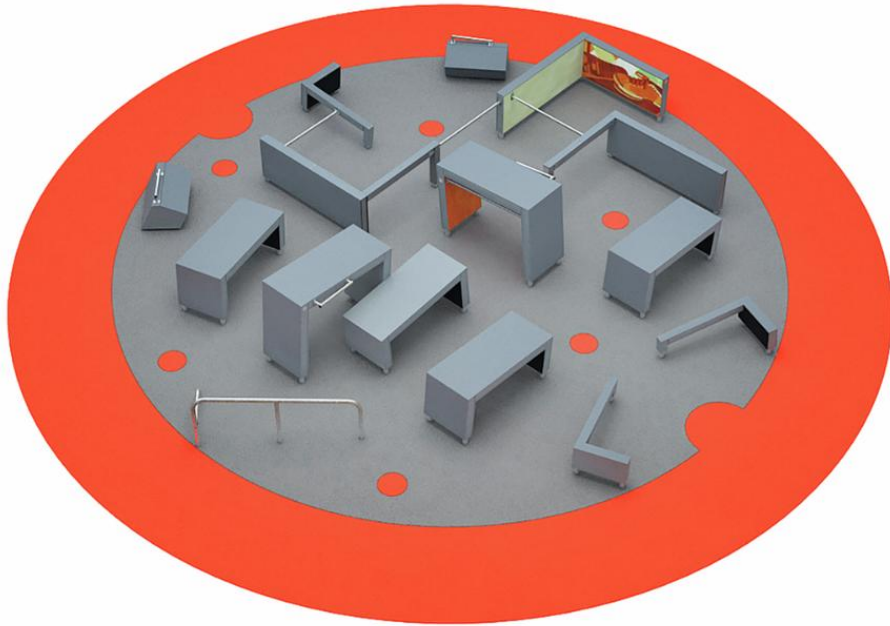

TAG 2-over and under

Lappset TAG brings the traditional game into an exciting and inspiring arena of obstacles! Lappset TAG respects the traditional rules of tag but sets the players in an intriguing and challenging surroundings of parkour equipment. Playing tag develops players ability to react to fellow-players movements and actions. Layout includes: 081702M x 2, 081712M, 081720M x 2, 081721M, 081722M, 081723M x 2, 081730M x 3, 081731M, 081735M, 910328 x 3

Product length, mm	9750
Product width, mm	9290
Product height, mm	1500
Falling space, m ²	111.3
Height required, mm	4000
Max. free fall height, mm	1500
Wood	
Metal colour	