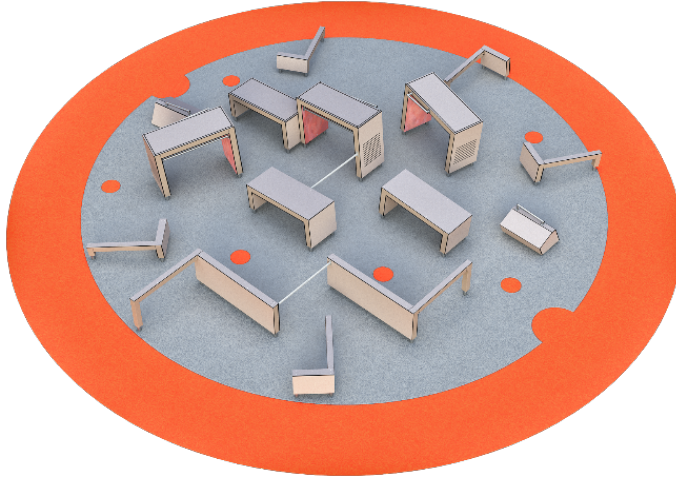

TAG 1- high and low

Lappset TAG brings the traditional game into an exciting and inspiring arena of obstacles! Lappset TAG respects the traditional rules of tag but sets the players in an intriguing and challenging surroundings of parkour equipment. Playing tag develops players ability to react to fellow-players movements and actions. Layout includes: 081702M x 2, 081712M, 081720M x 2, 081721Mx 3, 081723M x 2, 081730M x 3, 081731M x 2, 081736M, 910328 x 2 Watch a wide selection of parkour techniques performed on Dash Parkour equipment. The playlist showcases how the products can be used in versatile ways: Watch the videos here.

Product length, mm	10860
Product width, mm	8950
Product height, mm	1500
Falling space, m <sup>2</sup>	125.6
Height required, mm	4000
Max. free fall height, mm	1500
Wood	<input checked="" type="checkbox"/>
Metal	<input type="checkbox"/>