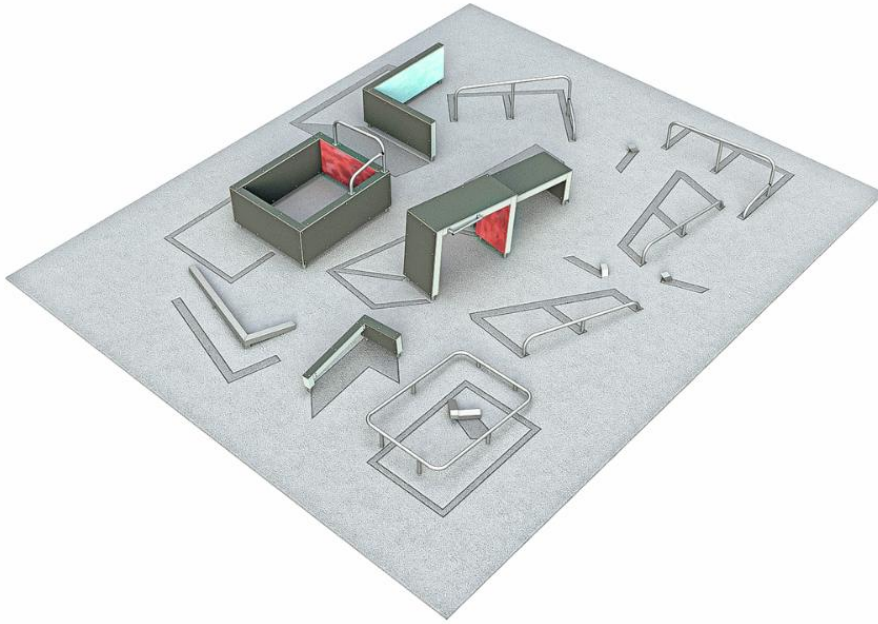

MODULE 8: HANGING & WALL RUN

MODULE 8 includes the following products: Base Frame (081733M), Base S (081730M), Base L (081732M), Cage M (081751M). This module's core functions are hanging, swinging, underbars wall techniques, leaps and vaults. The placing of the elements generate numerous movement combinations. Combining it with other modules that contain other functions you can make it even more versatile.

User age	10-99
Product length, mm	7980
Product width, mm	8810
Product height, mm	2450
Falling space, m ²	91.3
Max. free fall height, mm	2450
Foundation options	deep_mounting surface_mounting
Wood	
Metal	