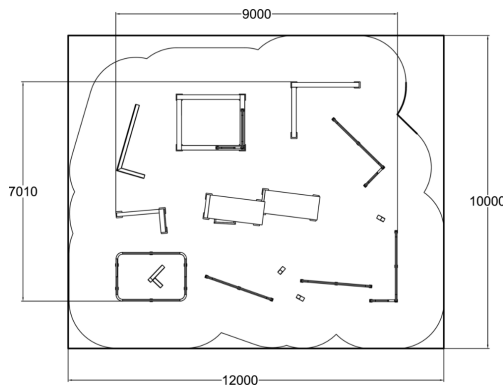

081788M Spot S2

S2 is a small category spot including the following products: Base Double S2 (081736M), Vault Square U (081728M), Vault L (081722M), Vault S (081720M), 2 x Rail Corner High /081712M), Rail Square (081713M), 2 x Rail Line (081710M), 3 x Dex Step (081700M), Dex Beam (081703M), Dex Landing (081701M). This spot is designed to fit for all age groups and its core functions are balancing and vaults accompanied with some underbar and wall elements. This category spots have no high obstacles fitting well for smaller kids as well as youth and adults. Ground markings enhance the unique look and the functionality in training basic jumps and landings. Watch a wide selection of parkour techniques performed on Dash Parkour equipment. The playlist showcases how the products can be used in versatile ways: Watch the videos here.

User age	5-99
Product length, mm	9000
Product width, mm	7010
Product height, mm	1575
Falling space, m ²	106.8
Height required, mm	3880
Max. free fall height, mm	1575
Foundation options	deep_mounting surface_mounting
Wood	<input checked="" type="checkbox"/>
Metal	<input type="checkbox"/>