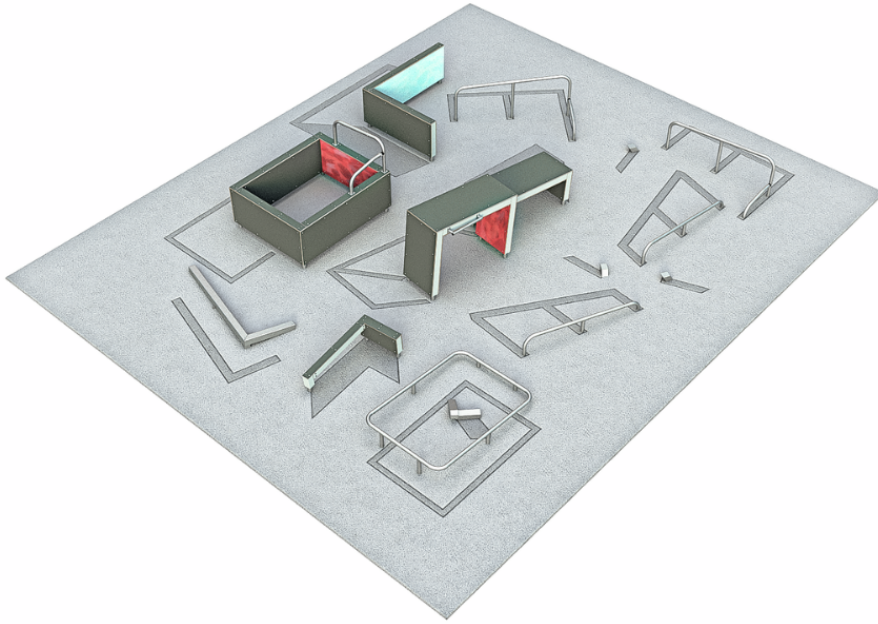

081788M
Spot S2

S2 is a small category spot including the following products: Base Double S2 (081736M), Vault Square U (081728M), Vault L (081722M), Vault S (081720M), 2 x Rail Corner High /081712M), Rail Square (081713M), 2 x Rail Line (081710M), 3 x Dex Step (081700M), Dex Beam (081703M), Dex Landing (081701M). This spot is designed to fit for all age groups and its core functions are balancing and vaults accompanied with some underbar and wall elements. This category spots have no high obstacles fitting well for smaller kids as well as youth and adults. Ground markings enhance the unique look and the functionality in training basic jumps and landings.

User age	5-99
Product length, mm	9000
Product width, mm	7010
Product height, mm	1575
Falling space, m ²	106.8
Height required, mm	3880
Max. free fall height, mm	1575
Foundation options	deep_mounting surface_mounting
Wood	<input checked="" type="checkbox"/>
Metal	<input type="checkbox"/>