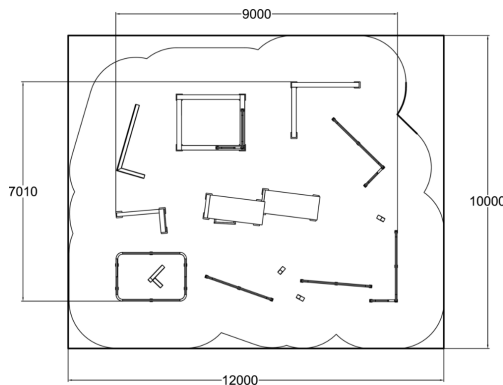

081788M
Spot S2

S2 is a small category spot including the following products: Base Double S2 (081736M), Vault Square U (081728M), Vault L (081722M), Vault S (081720M), 2 x Rail Corner High /081712M), Rail Square (081713M), 2 x Rail Line (081710M), 3 x Dex Step (081700M), Dex Beam (081703M), Dex Landing (081701M). This spot is designed to fit for all age groups and its core functions are balancing and vaults accompanied with some underbar and wall elements. This category spots have no high obstacles fitting well for smaller kids as well as youth and adults. Ground markings enhance the unique look and the functionality in training basic jumps and landings.

User age	5-99
Product length, mm	9000
Product width, mm	7010
Product height, mm	1575
Falling space, m ²	106.8
Height required, mm	3880
Max. free fall height, mm	1575
Foundation options	deep_mounting surface_mounting
Wood	<input checked="" type="checkbox"/>
Metal	<input type="checkbox"/>