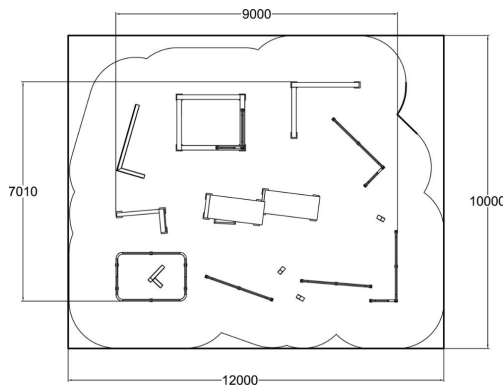

MODULE 8: HANGING & WALL RUN

MODULE 8 includes the following products: Base Frame (081733M), Base S (081730M), Base L (081732M), Cage M (081751M). This module's core functions are hanging, swinging, underbars wall techniques, leaps and vaults. The placing of the elements generate numerous movement combinations. Combining it with other modules that contain other functions you can make it even more versatile.

User age	10-99
Product length, mm	7980
Product width, mm	8810
Product height, mm	2450
Falling space, m ²	91.3
Max. free fall height, mm	2450
Foundation options	deep_mounting surface_mounting
Wood	
Metal	