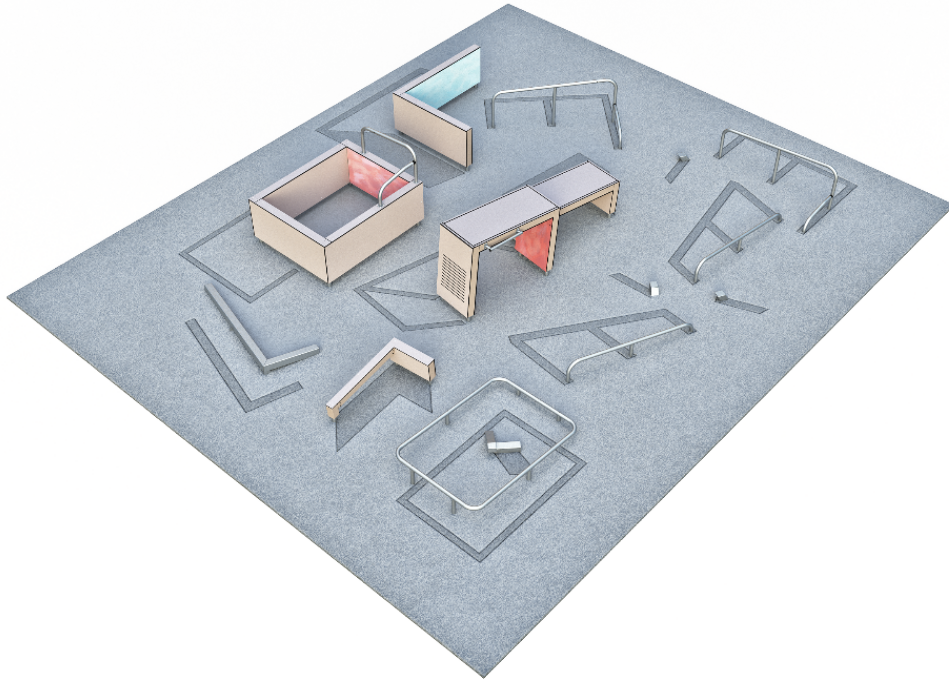

081788M Spot S2

S2 is a small category spot including the following products: Base Double S2 (081736M), Vault Square U (081728M), Vault L (081722M), Vault S (081720M), 2 x Rail Corner High /081712M), Rail Square (081713M), 2 x Rail Line (081710M), 3 x Dex Step (081700M), Dex Beam (081703M), Dex Landing (081701M). This spot is designed to fit for all age groups and its core functions are balancing and vaults accompanied with some underbar and wall elements. This category spots have no high obstacles fitting well for smaller kids as well as youth and adults. Ground markings enhance the unique look and the functionality in training basic jumps and landings. Watch a wide selection of parkour techniques performed on Dash Parkour equipment. The playlist showcases how the products can be used in versatile ways: Watch the videos here.

User age	5-99
Product length, mm	9000
Product width, mm	7010
Product height, mm	1575
Falling space, m ²	106.8
Height required, mm	3880
Max. free fall height, mm	1575
Foundation options	deep_mounting surface_mounting
Wood	<input checked="" type="checkbox"/>
Metal	<input type="checkbox"/>