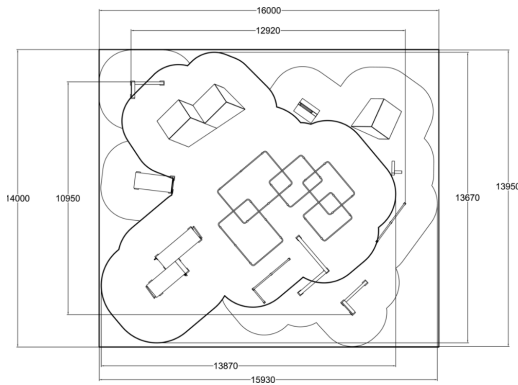

L2 is a large category spot including the following products: Cage L, Base Double L, Base S, Block Double S, Block S, Vault L, Vault M, Vault S, Dex Box, Dex Landing, Rail Line, Rail Corner High. L2 features a gigantic bar structure with sections in different heights enabling swinging, underbars and moving in different levels inside just one structure. Other specialties are the Block Double and the Base Double that are accompanied with a series of vaulting and balancing elements making this one of our most versatile spots. L2 is specialized in hanging functions still covering all the parkour functions offering a ton of variability and movement connecting options.

| | |
|-------------------------------|-------------------------------------|
| User age | 8-99 |
| Product length, mm | 12920 |
| Product width, mm | 10950 |
| Product height, mm | 2450 |
| Falling space, m ² | 182.7 |
| Height required, mm | 4550 |
| Max. free fall height, mm | 2450 |
| Foundation options | deep_mounting surface_mounting |
| Wood | <input type="checkbox"/> |
| Metal | <input checked="" type="checkbox"/> |