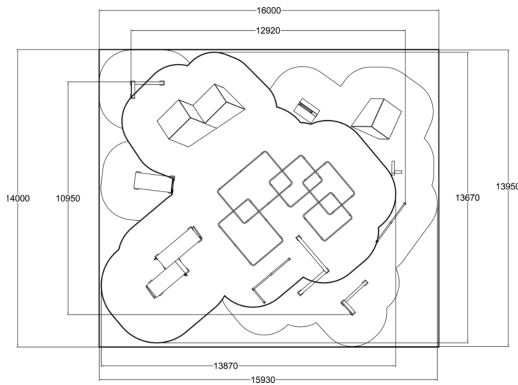

L2 is a large category spot including the following products: Cage L, Base Double L, Base S, Block Double S, Block S, Vault L, Vault M, Vault S, Dex Box, Dex Landing, Rail Line, Rail Corner High. L2 features a gigantic bar structure with sections in different heights enabling swinging, underbars and moving in different levels inside just one structure. Other specialties are the Block Double and the Base Double that are accompanied with a series of vaulting and balancing elements making this one of our most versatile spots. L2 is specialized in hanging functions still covering all the parkour functions offering a ton of variability and movement connecting options.

User age	8-99
Product length, mm	12920
Product width, mm	10950
Product height, mm	2450
Falling space, m ²	182.7
Height required, mm	4550
Max. free fall height, mm	2450
Foundation options	deep_mounting surface_mounting
Wood	<input checked="" type="checkbox"/>
Metal	<input type="checkbox"/>