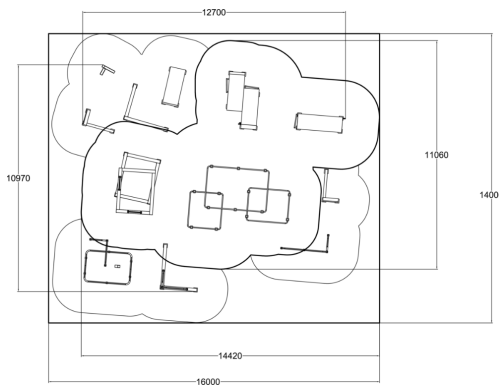

L1 is a large category spot including the following products: Cage M (081751M), Base Double M (081737M), Base Pile (081734M), Base Frame (081733M), Base S (081730M), Vault LU (081726M), Vault L (081722M), Vault M (081721M), Vault S (081720M), Rail Corner High (081712M), Rail Corner Low (081711M), Rail Square (081713M), Dex Landing (081701M), Dex Step (081700M). L1 features a large bar structure with sections in different heights enabling swinging, underbars and moving in different levels inside just one product. L1's specialty is the Base Pile which is placed brilliantly in between of other products making it accessible from all directions in terms of combining movements. Watch a wide selection of parkour techniques performed on Dash Parkour equipment. The playlist showcases how the products can be used in versatile ways: Watch the videos here.

| | |
|-------------------------------|-----------------------------------|
| User age | 10-99 |
| Product length, mm | 12700 |
| Product width, mm | 10970 |
| Product height, mm | 2450 |
| Falling space, m ² | 173.7 |
| Max. free fall height, mm | 2450 |
| Foundation options | deep_mounting surface_mounting |
| Wood | |
| Metal | |