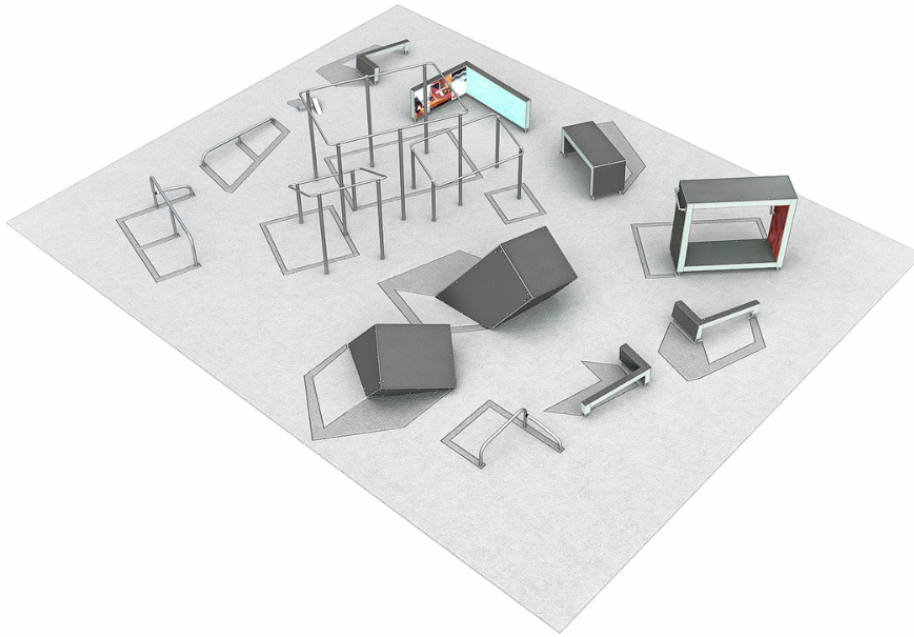

081785M
Spot M2

M2 is a medium category spot including the following products: Cage M (081751M), Base Frame (081733M), Base S (081730M), Vault L (081722M), 2 x Vault M (081721M), Vault S (081720M), Block M (081741M), Block S (081740M), Rail Corner High (081712M), Rail Corner Low (081711M), Rail Line (081710M), Dex Landing (081701M). This spot is built around a massive swinging element which enables swinging, underbars and moving in different levels inside just one product. M2 features the sunken blocks that we're especially proud of. These blocks are placed brilliantly in between of other products making all their sides accessible in terms of combining movements. M2 covers all the parkour functions and offers a ton of variability and movement connecting options.

User age	10-99
Product length, mm	11950
Product width, mm	9000
Product height, mm	2410
Falling space, m ²	153.3
Height required, mm	2700
Max. free fall height, mm	2410
Foundation options	deep_mounting surface_mounting