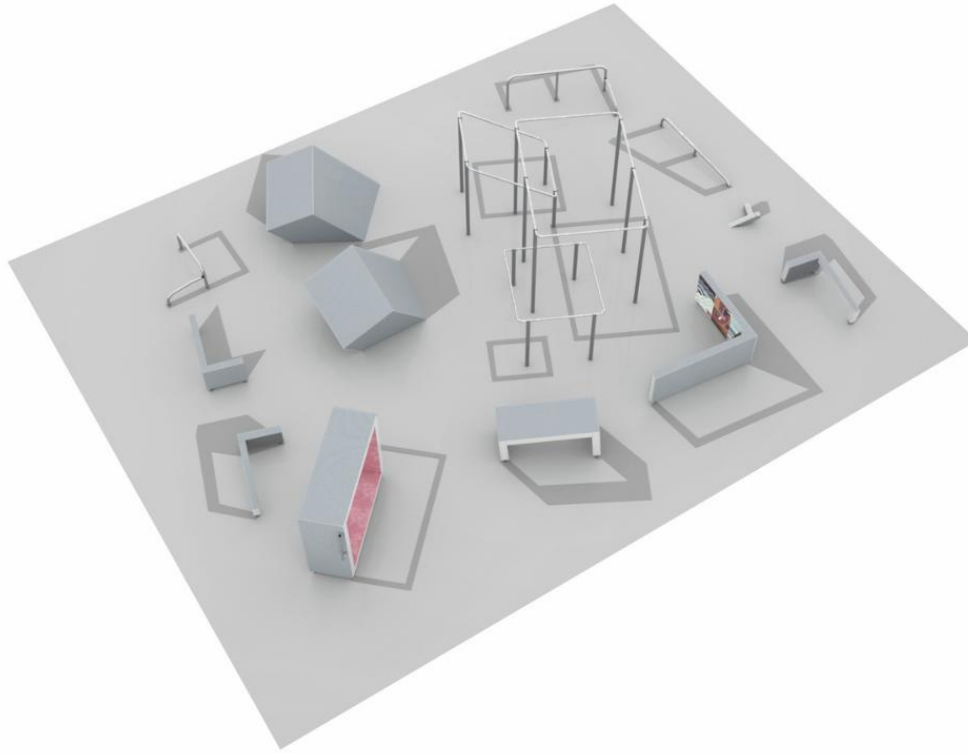

**081785M**  
**Spot M2**

M2 is a medium category spot including the following products: Cage M (081751M), Base Frame (081733M), Base S (081730M), Vault L (081722M), 2 x Vault M (081721M), Vault S (081720M), Block M (081741M), Block S (081740M), Rail Corner High (081712M), Rail Corner Low (081711M), Rail Line (081710M), Dex Landing (081701M). This spot is built around a massive swinging element which enables swinging, underbars and moving in different levels inside just one product. M2 features the sunken blocks that we're especially proud of. These blocks are placed brilliantly in between of other products making all their sides accessible in terms of combining movements. M2 covers all the parkour functions and offers a ton of variability and movement connecting options.

User age	10-99
Product length, mm	11950
Product width, mm	9000
Product height, mm	2410
Falling space, m <sup>2</sup>	154.8
Height required, mm	2700
Max. free fall height, mm	2410
Foundation options	Deep mounting Surface mounting