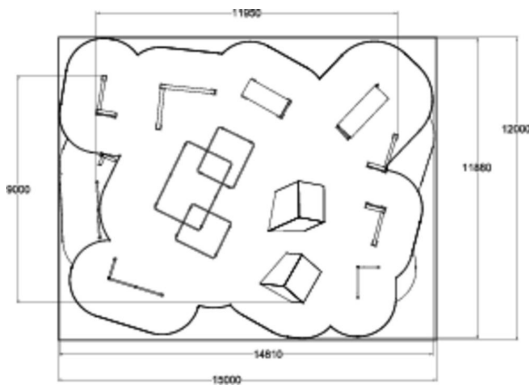

**081785M**  
**Spot M2**

M2 is a medium category spot including the following products: Cage M (081751M), Base Frame (081733M), Base S (081730M), Vault L (081722M), 2 x Vault M (081721M), Vault S (081720M), Block M (081741M), Block S (081740M), Rail Corner High (081712M), Rail Corner Low (081711M), Rail Line (081710M), Dex Landing (081701M). This spot is built around a massive swinging element which enables swinging, underbars and moving in different levels inside just one product. M2 features the sunken blocks that we're especially proud of. These blocks are placed brilliantly in between of other products making all their sides accessible in terms of combining movements. M2 covers all the parkour functions and offers a ton of variability and movement connecting options.

User age	10-99
Product length, mm	11950
Product width, mm	9000
Product height, mm	2410
Falling space, m <sup>2</sup>	154.8
Height required, mm	2700
Max. free fall height, mm	2410