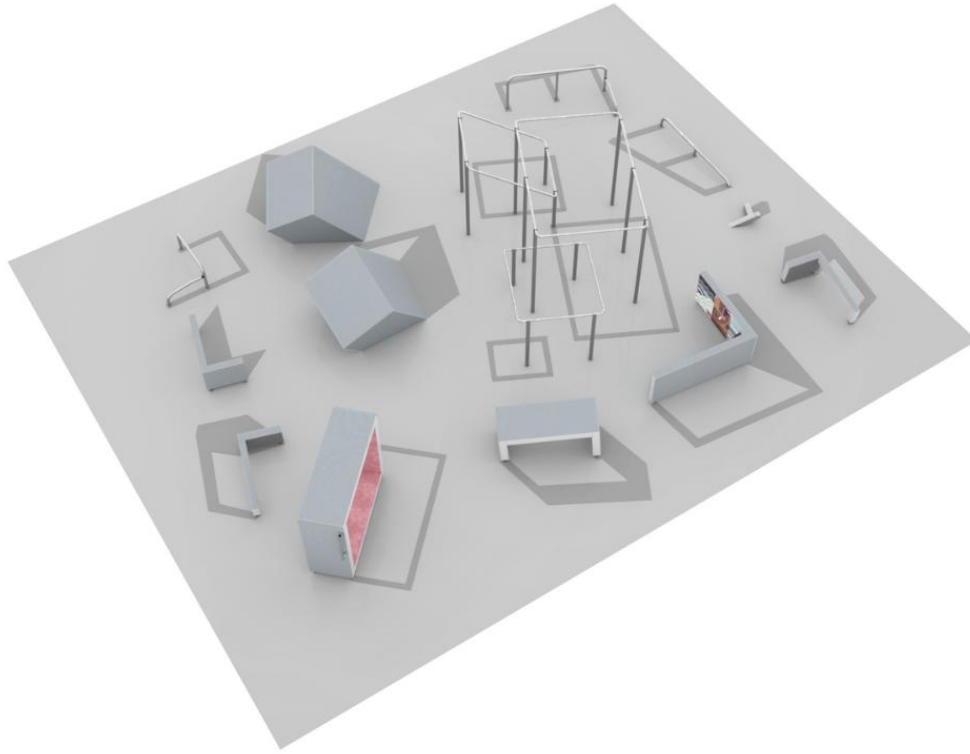

**081785M**  
**Spot M2**

M2 is a medium category spot including the following products: Cage M (081751M), Base Frame (081733M), Base S (081730M), Vault L (081722M), 2 x Vault M (081721M), Vault S (081720M), Block M (081741M), Block S (081740M), Rail Corner High (081712M), Rail Corner Low (081711M), Rail Line (081710M), Dex Landing (081701M). This spot is built around a massive swinging element which enables swinging, underbars and moving in different levels inside just one product. M2 features the sunken blocks that we're especially proud of. These blocks are placed brilliantly in between of other products making all their sides accessible in terms of combining movements. M2 covers all the parkour functions and offers a ton of variability and movement connecting options.

User age	10-99
Product length, mm	11950
Product width, mm	9000
Product height, mm	2410
Falling space, m <sup>2</sup>	154.8
Height required, mm	2700
Max. free fall height, mm	2410