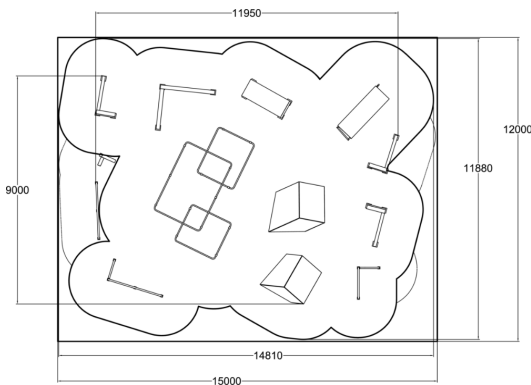

# 081785M Spot M2

M2 is a medium category spot including the following products: Cage M (081751M), Base Frame (081733M), Base S (081730M), Vault L (081722M), 2 x Vault M (081721M), Vault S (081720M), Block M (081741M), Block S (081740M), Rail Corner High (081712M), Rail Corner Low (081711M), Rail Line (081710M), Dex Landing (081701M). This spot is built around a massive swinging element which enables swinging, underbars and moving in different levels inside just one product. M2 features the sunken blocks that we're especially proud of. These blocks are placed brilliantly in between of other products making all their sides accessible in terms of combining movements. M2 covers all the parkour functions and offers a ton of variability and movement connecting options. Watch a wide selection of parkour techniques performed on Dash Parkour equipment.. The playlist showcases how the products can be used in versatile ways: Watch the videos here.

User age	10-99
Product length, mm	11950
Product width, mm	9000
Product height, mm	2410
Falling space, m <sup>2</sup>	153.3
Height required, mm	2700
Max. free fall height, mm	2410
Foundation options	deep_mounting surface_mounting
Wood	
Metal	