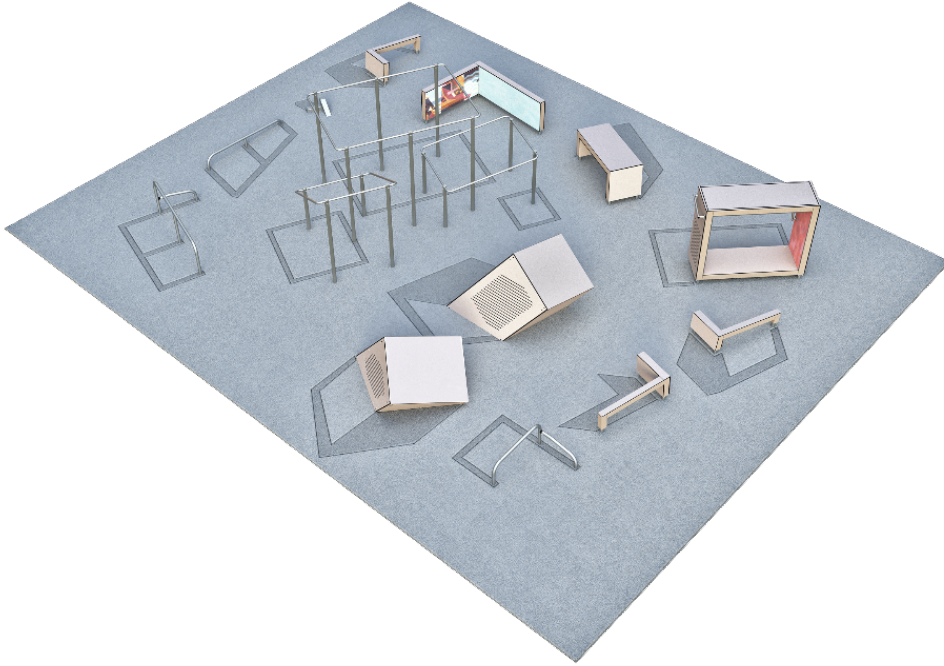

# 081785M Spot M2

M2 is a medium category spot including the following products: Cage M (081751M), Base Frame (081733M), Base S (081730M), Vault L (081722M), 2 x Vault M (081721M), Vault S (081720M), Block M (081741M), Block S (081740M), Rail Corner High (081712M), Rail Corner Low (081711M), Rail Line (081710M), Dex Landing (081701M). This spot is built around a massive swinging element which enables swinging, underbars and moving in different levels inside just one product. M2 features the sunken blocks that we're especially proud of. These blocks are placed brilliantly in between of other products making all their sides accessible in terms of combining movements. M2 covers all the parkour functions and offers a ton of variability and movement connecting options. Watch a wide selection of parkour techniques performed on Dash Parkour equipment.. The playlist showcases how the products can be used in versatile ways: Watch the videos here.

User age	10-99
Product length, mm	11950
Product width, mm	9000
Product height, mm	2410
Falling space, m <sup>2</sup>	153.3
Height required, mm	2700
Max. free fall height, mm	2410
Foundation options	deep_mounting surface_mounting
Wood	
Metal	