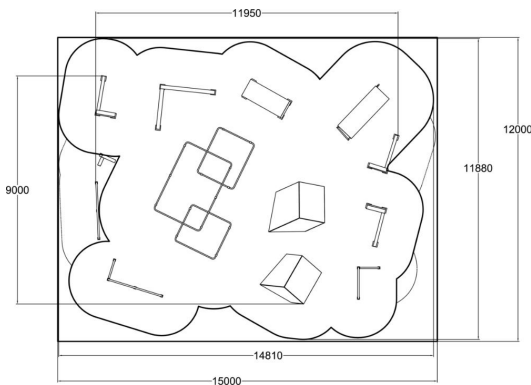

**081785M**  
**Spot M2**

M2 is a medium category spot including the following products: Cage M (081751M), Base Frame (081733M), Base S (081730M), Vault L (081722M), 2 x Vault M (081721M), Vault S (081720M), Block M (081741M), Block S (081740M), Rail Corner High (081712M), Rail Corner Low (081711M), Rail Line (081710M), Dex Landing (081701M). This spot is built around a massive swinging element which enables swinging, underbars and moving in different levels inside just one product. M2 features the sunken blocks that we're especially proud of. These blocks are placed brilliantly in between of other products making all their sides accessible in terms of combining movements. M2 covers all the parkour functions and offers a ton of variability and movement connecting options.

User age	10-99
Product length, mm	11950
Product width, mm	9000
Product height, mm	2410
Falling space, m <sup>2</sup>	154.8
Height required, mm	2700
Max. free fall height, mm	2410
Foundation options	Deep mounting Surface mounting