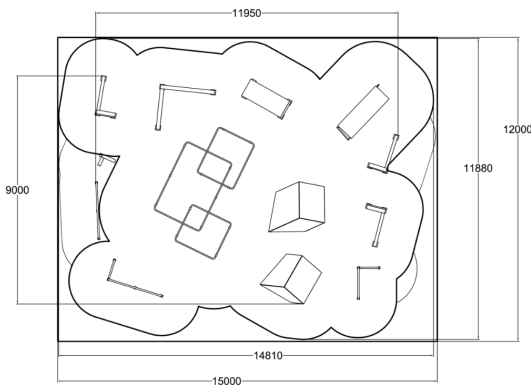

081785M
Spot M2

M2 is a medium category spot including the following products: Cage M (081751M), Base Frame (081733M), Base S (081730M), Vault L (081722M), 2 x Vault M (081721M), Vault S (081720M), Block M (081741M), Block S (081740M), Rail Corner High (081712M), Rail Corner Low (081711M), Rail Line (081710M), Dex Landing (081701M). This spot is built around a massive swinging element which enables swinging, underbars and moving in different levels inside just one product. M2 features the sunken blocks that we're especially proud of. These blocks are placed brilliantly in between of other products making all their sides accessible in terms of combining movements. M2 covers all the parkour functions and offers a ton of variability and movement connecting options.

User age	10-99
Product length, mm	11950
Product width, mm	9000
Product height, mm	2410
Falling space, m ²	153.3
Height required, mm	2700
Max. free fall height, mm	2410
Foundation options	deep_mounting surface_mounting