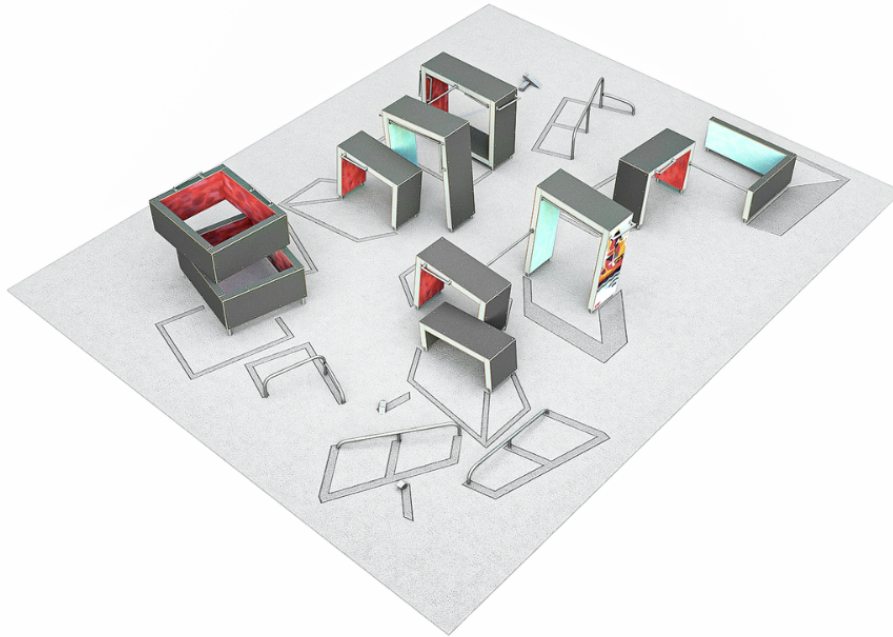

081784M Spot M1

M1 is a medium category spot including the following products: Base Double M, Base L, Base Frame, Base Double S1, Base M, Base Pile, Vault L, Rail Corner High, Rail Corner Low, 2 x Rail Line, Dex Landing, 2 x Dex Step, 3 x Additional Bar Element. This spot has some higher elements that enable proper wall running, swinging and leaping for youth and adults. In addition there are specific balancing, vaulting and underbar elements. M1 covers all the core parkour functions and offers even more variability and movement connecting options (especially in wall techniques) than small category spots.

User age	10-99
Product length, mm	11940
Product width, mm	8470
Product height, mm	2450
Impact area, m ²	84.2
Falling space, m ²	148.5
Height required, mm	4550
Max. free fall height, mm	1500
Foundation options	deep_mounting surface_mounting
Wood	
Metal	