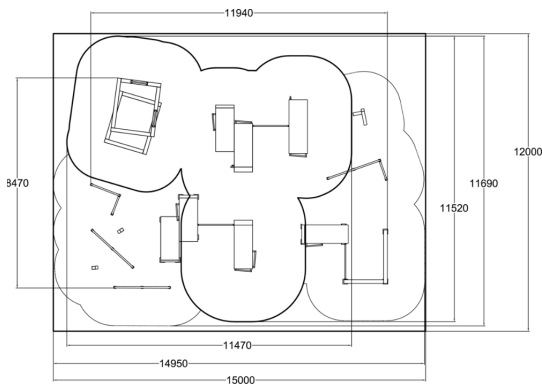

081784M Spot M1

M1 is a medium category spot including the following products: Base Double M, Base L, Base Frame, Base Double S1, Base M, Base Pile, Vault L, Rail Corner High, Rail Corner Low, 2 x Rail Line, Dex Landing, 2 x Dex Step, 3 x Additional Bar Element. This spot has some higher elements that enable proper wall running, swinging and leaping for youth and adults. In addition there are specific balancing, vaulting and underbar elements. M1 covers all the core parkour functions and offers even more variability and movement connecting options (especially in wall techniques) than small category spots.

User age	10-99
Product length, mm	11940
Product width, mm	8470
Product height, mm	2450
Impact area, m ²	84.2
Falling space, m ²	148.5
Height required, mm	4550
Max. free fall height, mm	1500
Foundation options	deep_mounting surface_mounting
Wood	
Metal	