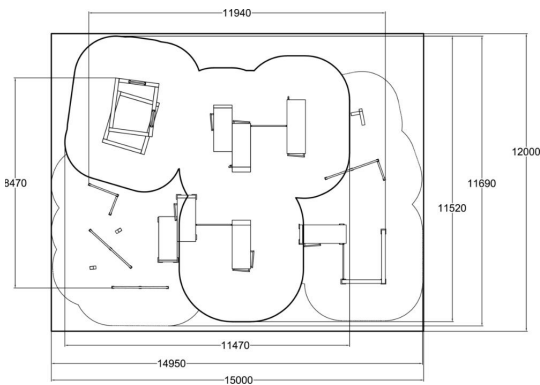

081784M
Spot M1

M1 is a medium category spot including the following products: Base Double M, Base L, Base Frame, Base Double S1, Base M, Base Pile, Vault L, Rail Corner High, Rail Corner Low, 2 x Rail Line, Dex Landing, 2 x Dex Step, 3 x Additional Bar Element. This spot has some higher elements that enable proper wall running, swinging and leaping for youth and adults. In addition there are specific balancing, vaulting and underbar elements. M1 covers all the core parkour functions and offers even more variability and movement connecting options (especially in wall techniques) than small category spots.

User age	10-99
Product length, mm	11940
Product width, mm	8470
Product height, mm	2450
Impact area, m ²	84.2
Falling space, m ²	148.5
Height required, mm	4550
Max. free fall height, mm	1500
Foundation options	Deep mounting Surface mounting
Wood	<input checked="" type="checkbox"/>
Metal	<input type="checkbox"/>