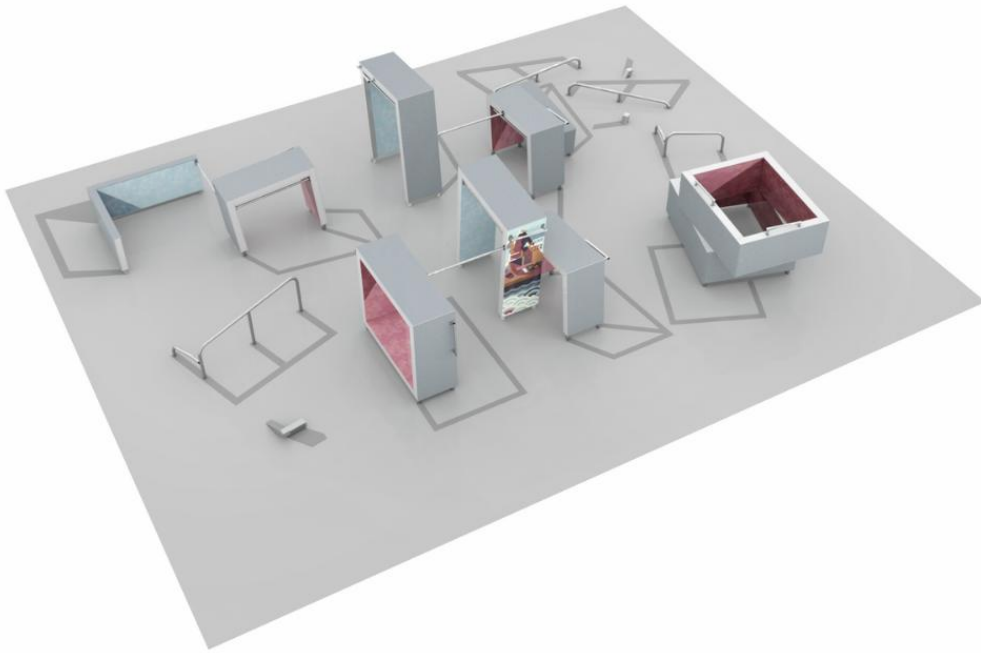

081784M
Spot M1

M1 is a medium category spot including the following products: Base Double M, Base L, Base Frame, Base Double S1, Base M, Base Pile, Vault L, Rail Corner High, Rail Corner Low, 2 x Rail Line, Dex Landing, 2 x Dex Step, 3 x Additional Bar Element. This spot has some higher elements that enable proper wall running, swinging and leaping for youth and adults. In addition there are specific balancing, vaulting and underbar elements. M1 covers all the core parkour functions and offers even more variability and movement connecting options (especially in wall techniques) than small category spots.

User age	10-99
Product length, mm	11940
Product width, mm	8470
Product height, mm	2450
Impact area, m ²	84.2
Falling space, m ²	148.5
Height required, mm	4550
Max. free fall height, mm	1500
Foundation options	Deep mounting Surface mounting
Wood	<input checked="" type="checkbox"/>
Metal	<input type="checkbox"/>