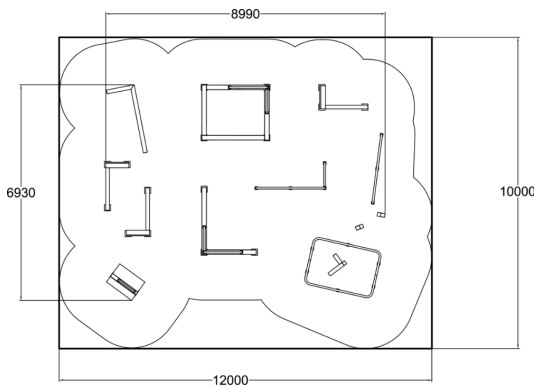

S4 is a small category spot including the following products: 2 x Dex Step (081700M), Dex Landing (081701M), Dex Beam (081703M), Dex Box (081702M), Rail Line (081710M), Rail Square (081713M), Rail Corner High (081712M), 2 x Vault S (081720M), Vault M (081721M), Vault LXU (081727M), Vault Square U (081728M). S4 is specially designed according to both EN1176 play area safety standard and EN16899 parkour safety standard. Other spots in the series follow the parkour standard EN16899. S4 functions are vaulting, balancing, foot placement, underbars, jumps and landings. Ground markings enhance the unique look and the functionality in training basic jumps and landings.

User age	4-99
Product length, mm	6930
Product width, mm	8990
Product height, mm	1580
Falling space, m ²	104.4
Height required, mm	3880
Max. free fall height, mm	1580
Foundation options	deep_mounting surface_mounting