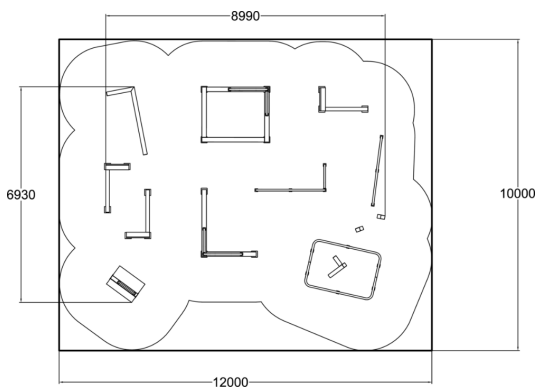

S4 is a small category spot including the following products: 2 x Dex Step (081700M), Dex Landing (081701M), Dex Beam (081703M), Dex Box (081702M), Rail Line (081710M), Rail Square (081713M), Rail Corner High (081712M), 2 x Vault S (081720M), Vault M (081721M), Vault LXU (081727M), Vault Square U (081728M). S4 is specially designed according to both EN1176 play area safety standard and EN16899 parkour safety standard. Other spots in the series follow the parkour standard EN16899. S4 functions are vaulting, balancing, foot placement, underbars, jumps and landings. Ground markings enhance the unique look and the functionality in training basic jumps and landings. Watch a wide selection of parkour techniques performed on Dash Parkour equipment. The playlist showcases how the products can be used in versatile ways: Watch the videos here.

User age	4-99
Product length, mm	6930
Product width, mm	8990
Product height, mm	1580
Falling space, m ²	104.4
Height required, mm	3880
Max. free fall height, mm	1580
Foundation options	deep_mounting surface_mounting
Wood	<input checked="" type="checkbox"/>
Metal	<input type="checkbox"/>