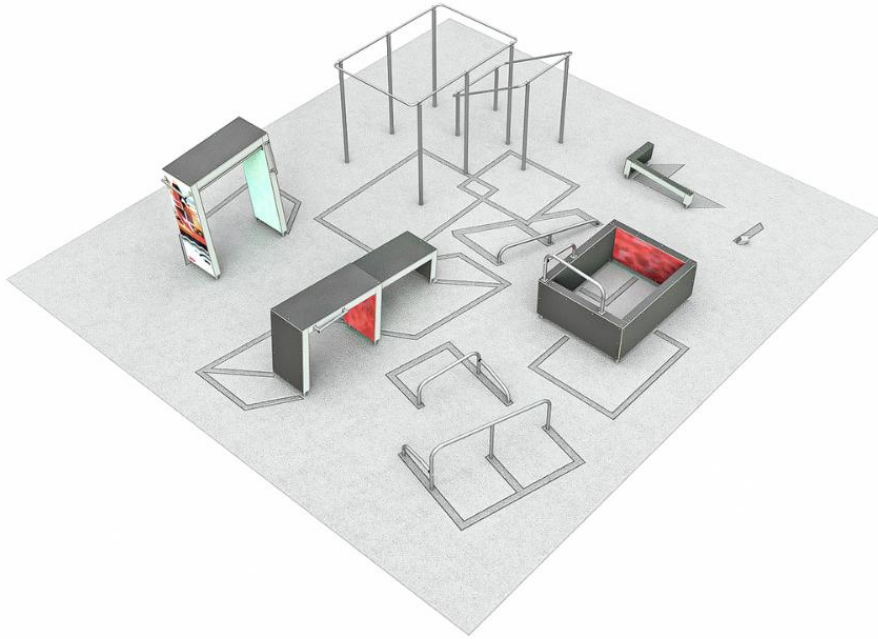

081782M
Spot S3

S3 is a small category spot including the following products: Base Double S2 0(81736M), Base L (081732M), Vault Square U (081728M), Vault S (081720M), Dex Step (081700M), Cage S (081750M), Rail Corner High (081712M), Rail Corner Low (081711M), Rail Line (081710M). This spot has some higher elements that enable proper wall running, swinging and leaping for youth and adults making difference to other S size spots series spots that only have somewhat low elements. S3 manages to cover all the core parkour functions in a small area. Ground markings enhance the unique look and the functionality in training basic jumps and landings.

User age	6-99
Product length, mm	9040
Product width, mm	7470
Product height, mm	2450
Falling space, m ²	119.1
Height required, mm	4550
Max. free fall height, mm	2450
Foundation options	deep_mounting surface_mounting
Wood	<input checked="" type="checkbox"/>
Metal	<input type="checkbox"/>