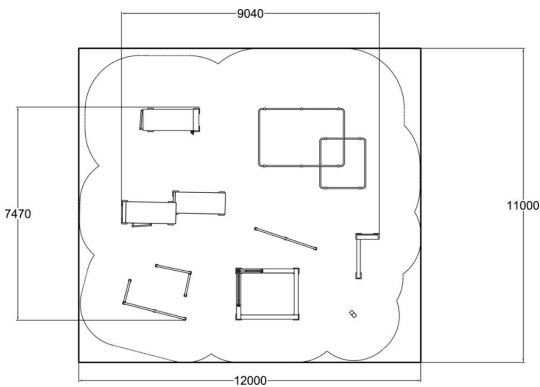

081782M
Spot S3

S3 is a small category spot including the following products: Base Double S2 0(81736M), Base L (081732M), Vault Square U (081728M), Vault S (081720M), Dex Step (081700M), Cage S (081750M), Rail Corner High (081712M), Rail Corner Low (081711M), Rail Line (081710M). This spot has some higher elements that enable proper wall running, swinging and leaping for youth and adults making difference to other S size spots series spots that only have somewhat low elements. S3 manages to cover all the core parkour functions in a small area. Ground markings enhance the unique look and the functionality in training basic jumps and landings.

User age	6-99
Product length, mm	9040
Product width, mm	7470
Product height, mm	2450
Falling space, m ²	119.1
Height required, mm	4550
Max. free fall height, mm	2450
Foundation options	deep_mounting surface_mounting
Wood	<input checked="" type="checkbox"/>
Metal	<input type="checkbox"/>