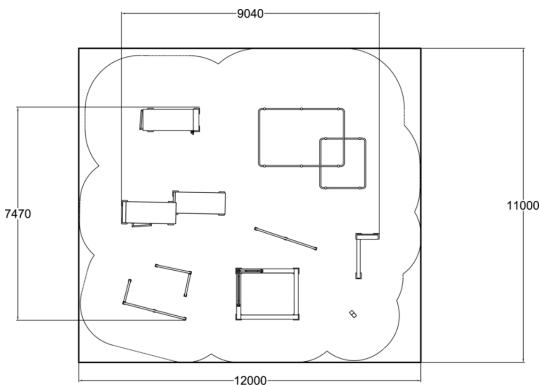

S3 is a small category spot including the following products: Base Double S2 0(81736M), Base L (081732M), Vault Square U (081728M), Vault S (081720M), Dex Step (081700M), Cage S (081750M), Rail Corner High (081712M), Rail Corner Low (081711M), Rail Line (081710M). This spot has some higher elements that enable proper wall running, swinging and leaping for youth and adults making difference to other S size spots series spots that only have somewhat low elements. S3 manages to cover all the core parkour functions in a small area. Ground markings enhance the unique look and the functionality in training basic jumps and landings. Watch a wide selection of parkour techniques performed on Dash Parkour equipment. The playlist showcases how the products can be used in versatile ways: Watch the videos here.

User age	6-99
Product length, mm	9040
Product width, mm	7470
Product height, mm	2450
Falling space, m ²	119.1
Height required, mm	4550
Max. free fall height, mm	2450
Foundation options	deep_mounting surface_mounting
Wood	<input checked="" type="checkbox"/>
Metal	<input type="checkbox"/>