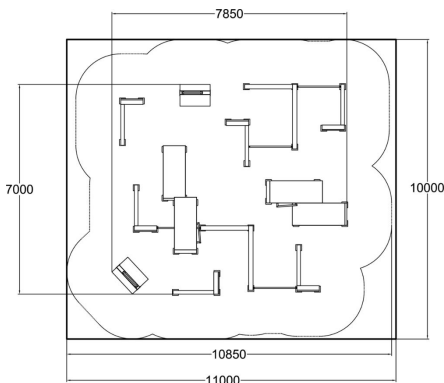

S1 is a small category spot including the following products: Base Double S1 (081735M), Base Double S2 (081736M), 2 x Vault L (081722M) , 4 x Vault M (081721M), 2 x Vault S (081720M), 2 x Dex Box (081702M) , 4x Additional Bar Element (910328). Maze-like design and feeling invites to jump in and train and play games. Because what is better than amazing equipment, is amazing equipment placed in a way that creates intuitive movement combinations. This category spots have no high obstacles fitting well for smaller kids as well as youth and adults. Ground markings enhance the unique look and the functionality in training basic jumps and landings.

User age	6-99
Product length, mm	7850
Product width, mm	7000
Product height, mm	1500
Falling space, m ²	97.1
Height required, mm	3600
Max. free fall height, mm	1500
Foundation options	deep_mounting surface_mounting
Wood	<input checked="" type="checkbox"/>
Metal	<input type="checkbox"/>