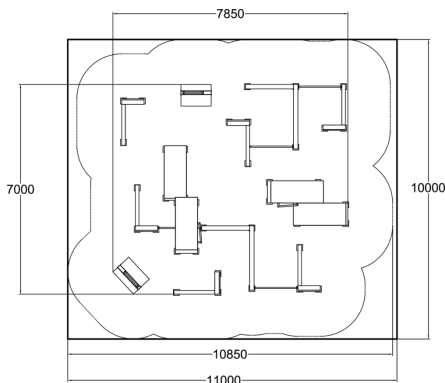

S1 is a small category spot including the following products: Base Double S1 (081735M), Base Double S2 (081736M), 2 x Vault L (081722M) , 4 x Vault M (081721M), 2 x Vault S (081720M), 2 x Dex Box (081702M) , 4x Additional Bar Element (910328). Maze-like design and feeling invites to jump in and train and play games. Because what is better than amazing equipment, is amazing equipment placed in a way that creates intuitive movement combinations. This category spots have no high obstacles fitting well for smaller kids as well as youth and adults. Ground markings enhance the unique look and the functionality in training basic jumps and landings.

User age	6-99
Product length, mm	7850
Product width, mm	7000
Product height, mm	1500
Falling space, m ²	97.1
Height required, mm	3600
Max. free fall height, mm	1500
Foundation options	deep_mounting surface_mounting
Wood	<input checked="" type="checkbox"/>
Metal	<input type="checkbox"/>