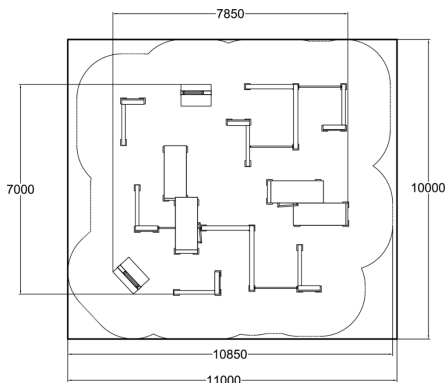

S1 is a small category spot including the following products: Base Double S1 (081735M), Base Double S2 (081736M), 2 x Vault L (081722M) , 4 x Vault M (081721M), 2 x Vault S (081720M), 2 x Dex Box (081702M) , 4x Additional Bar Element (910328). Maze-like design and feeling invites to jump in and train and play games. Because what is better than amazing equipment, is amazing equipment placed in a way that creates intuitive movement combinations. This category spots have no high obstacles fitting well for smaller kids as well as youth and adults. Ground markings enhance the unique look and the functionality in training basic jumps and landings. Watch a wide selection of parkour techniques performed on Dash Parkour equipment. The playlist showcases how the products can be used in versatile ways: Watch the videos here.

User age	6-99
Product length, mm	7850
Product width, mm	7000
Product height, mm	1500
Falling space, m ²	97.1
Height required, mm	3600
Max. free fall height, mm	1500
Foundation options	deep_mounting surface_mounting
Wood	<input checked="" type="checkbox"/>
Metal	<input type="checkbox"/>