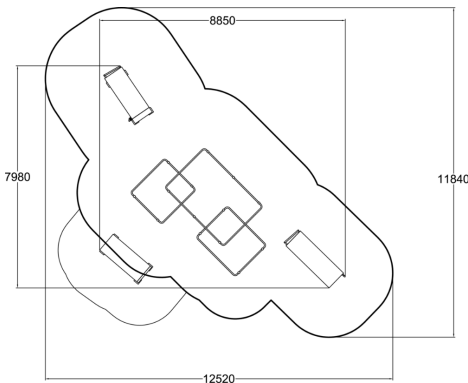

MODULE 8 includes the following products: Base Frame (081733M), Base S (081730M), Base L (081732M), Cage M (081751M). This module's core functions are hanging, swinging, underbars wall techniques, leaps and vaults. The placing of the elements generate numerous movement combinations. Combining it with other modules that contain other functions you can make it even more versatile. Watch a wide selection of parkour techniques performed on Dash Parkour equipment. The playlist showcases how the products can be used in versatile ways: Watch the videos here.

User age	10-99
Product length, mm	7980
Product width, mm	8810
Product height, mm	2450
Falling space, m ²	91.3
Max. free fall height, mm	2450
Foundation options	deep_mounting surface_mounting
Wood	
Metal	