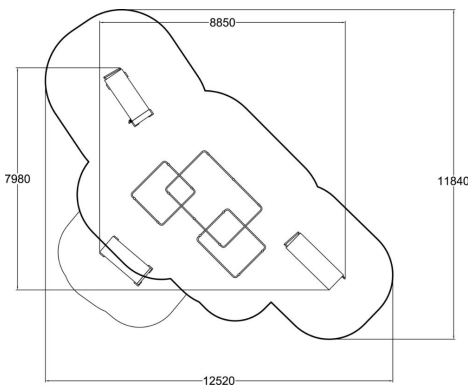

MODULE 8 includes the following products: Base Frame (081733M), Base S (081730M), Base L (081732M), Cage M (081751M). This module's core functions are hanging, swinging, underbars wall techniques, leaps and vaults. The placing of the elements generate numerous movement combinations. Combining it with other modules that contain other functions you can make it even more versatile.

User age	10-99
Product length, mm	7980
Product width, mm	8810
Product height, mm	2450
Falling space, m ²	91.3
Max. free fall height, mm	2450
Foundation options	Deep mounting Surface mounting
Wood	
Metal	