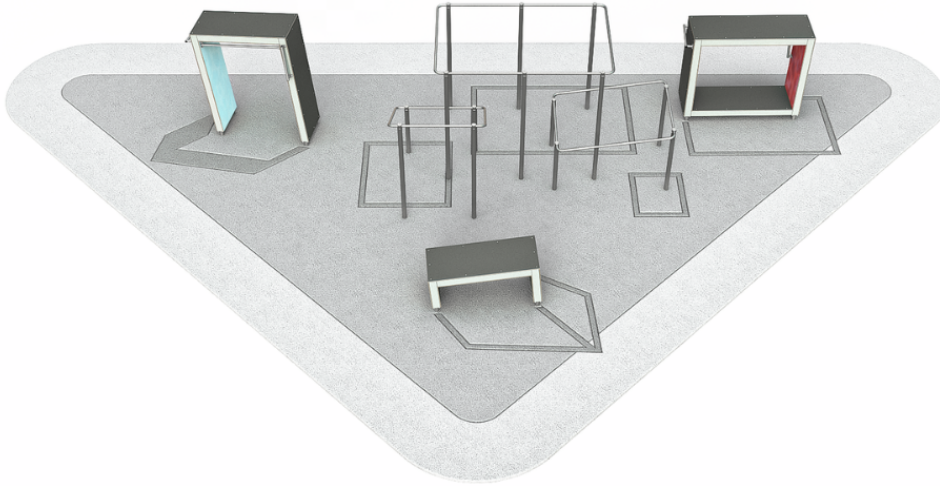

MODULE 8: HANGING & WALL RUN

MODULE 8 includes the following products: Base Frame (081733M), Base S (081730M), Base L (081732M), Cage M (081751M). This module's core functions are hanging, swinging, underbars wall techniques, leaps and vaults. The placing of the elements generate numerous movement combinations. Combining it with other modules that contain other functions you can make it even more versatile.

User age	10-99
Product length, mm	7980
Product width, mm	8810
Product height, mm	2450
Falling space, m ²	91.3
Max. free fall height, mm	2450
Foundation options	deep_mounting surface_mounting
Wood	
Metal	