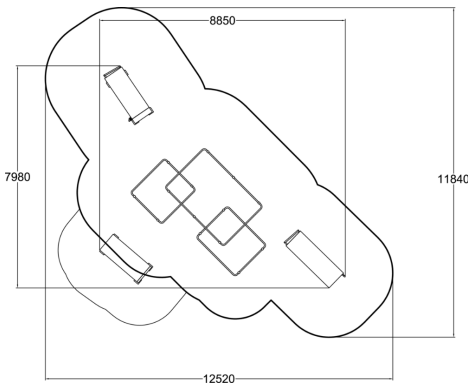

MODULE 8: HANGING & WALL RUN

MODULE 8 includes the following products: Base Frame (081733M), Base S (081730M), Base L (081732M), Cage M (081751M). This module's core functions are hanging, swinging, underbars wall techniques, leaps and vaults. The placing of the elements generate numerous movement combinations. Combining it with other modules that contain other functions you can make it even more versatile.

User age	10-99
Product length, mm	7980
Product width, mm	8810
Product height, mm	2450
Falling space, m ²	91.3
Max. free fall height, mm	2450
Foundation options	deep_mounting surface_mounting
Wood	
Metal	