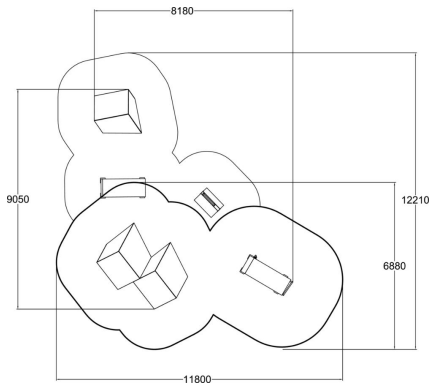

MODULE 7 includes the following products: Dex Box (081702M), Block S (081740M), Block Double M (081744M), Base S (081730M), Base L (081732M). This module's core functions are wall techniques, spins, leaps and vaults. Combining it with other modules that contain other functions you can make it even more versatile.

User age	8-99
Product length, mm	8180
Product width, mm	9050
Product height, mm	2450
Falling space, m ²	90
Height required, mm	4550
Max. free fall height, mm	2450
Foundation options	deep_mounting surface_mounting
Wood	<input checked="" type="checkbox"/>
Metal	<input type="checkbox"/>