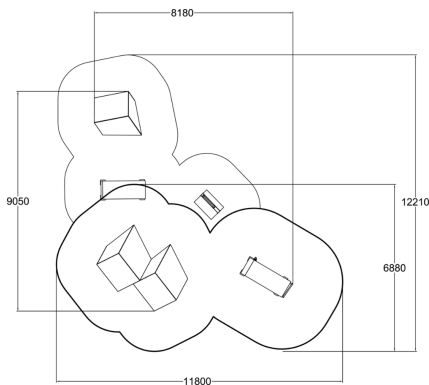

MODULE 7 includes the following products: Dex Box (081702M), Block S (081740M), Block Double M (081744M), Base S (081730M), Base L (081732M). This module's core functions are wall techniques, spins, leaps and vaults. Combining it with other modules that contain other functions you can make it even more versatile.

User age	8-99
Product length, mm	8180
Product width, mm	9050
Product height, mm	2450
Falling space, m ²	90
Height required, mm	4550
Max. free fall height, mm	2450
Foundation options	deep_mounting surface_mounting
Wood	<input checked="" type="checkbox"/>
Metal	<input type="checkbox"/>