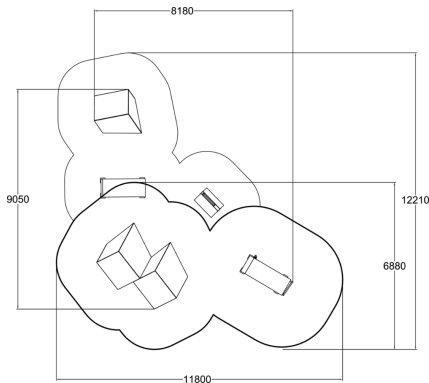

MODULE 7 includes the following products: Dex Box (081702M), Block S (081740M), Block Double M (081744M), Base S (081730M), Base L (081732M). This module's core functions are wall techniques, spins, leaps and vaults. Combining it with other modules that contain other functions you can make it even more versatile. Watch a wide selection of parkour techniques performed on Dash Parkour equipment. The playlist showcases how the products can be used in versatile ways: Watch the videos here.

User age	8-99
Product length, mm	8180
Product width, mm	9050
Product height, mm	2450
Falling space, m ²	90
Height required, mm	4550
Max. free fall height, mm	2450
Foundation options	deep_mounting surface_mounting
Wood	<input checked="" type="checkbox"/>
Metal	<input type="checkbox"/>