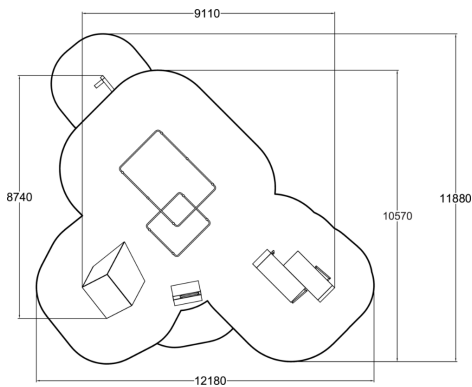

MODULE 6 includes the following products: Dex Landing (081701M), Dex Box (081702M), Block M 081741M, Cage S (081750M), Base Double M (081737M). This module's core functions are hanging, swinging, underbars wall techniques, spins, leaps and vaults. The placing of the elements generate numerous movement combinations. Combining it with other modules that contain other functions you can make it even more versatile.

User age	10-99
Product length, mm	9110
Product width, mm	8740
Product height, mm	2450
Falling space, m ²	91.9
Height required, mm	2750
Max. free fall height, mm	2450
Foundation options	deep_mounting surface_mounting
Wood	<input checked="" type="checkbox"/>
Metal	<input type="checkbox"/>