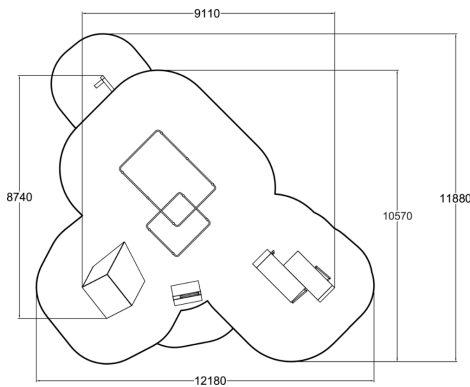

MODULE 6 includes the following products: Dex Landing (081701M), Dex Box (081702M), Block M 081741M, Cage S (081750M), Base Double M (081737M). This module's core functions are hanging, swinging, underbars wall techniques, spins, leaps and vaults. The placing of the elements generate numerous movement combinations. Combining it with other modules that contain other functions you can make it even more versatile. Watch a wide selection of parkour techniques performed on Dash Parkour equipment. The playlist showcases how the products can be used in versatile ways: Watch the videos here.

User age	10-99
Product length, mm	9110
Product width, mm	8740
Product height, mm	2450
Falling space, m ²	91.9
Height required, mm	2750
Max. free fall height, mm	2450
Foundation options	deep_mounting surface_mounting
Wood	<input checked="" type="checkbox"/>
Metal	<input type="checkbox"/>