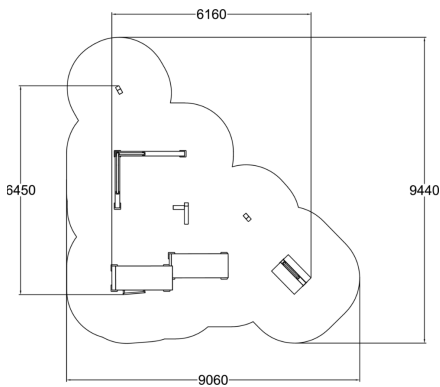

MODULE 5 include the following products: 2 x Dex Step (081700M), Dex Landing (081701M), Dex Box (081702M), Vault LXU 081727M, Base Double S2 (081736M). This module's core functions are vaulting, foot placement, wall techniques and underbars. The placing of the elements generate numerous movement combinations. Combining it with other modules that contain other functions you can make it even more versatile. Watch a wide selection of parkour techniques performed on Dash Parkour equipment. The playlist showcases how the products can be used in versatile ways: Watch the videos here.

User age	8-99
Product length, mm	6160
Product width, mm	6450
Product height, mm	1570
Falling space, m ²	56.7
Height required, mm	3600
Max. free fall height, mm	1570
Foundation options	deep_mounting surface_mounting
Wood	<input checked="" type="checkbox"/>
Metal	<input type="checkbox"/>