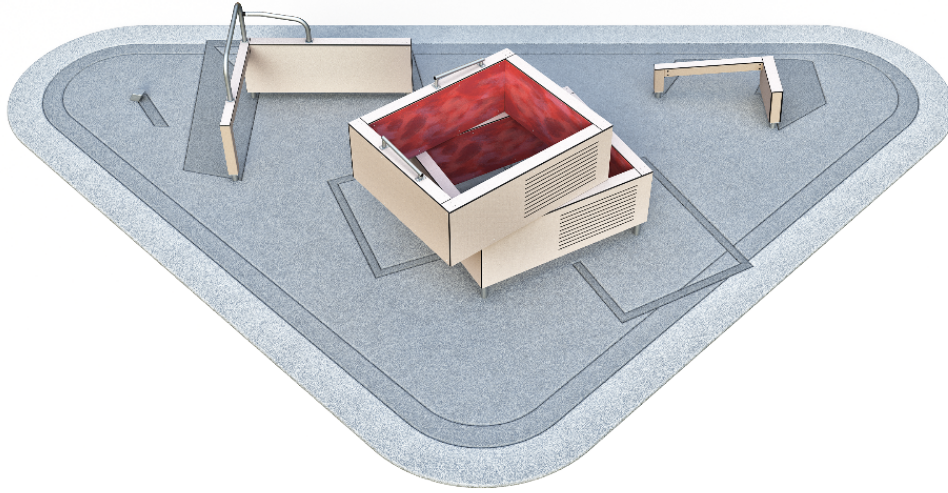

MODULE 4: CAT LEAP & UNDERBAR

MODULE 4 includes the following products: Dex Step (081700M), Vault M (081721M), Vault LXU (081727M), Base Pile (081734M). This module's core functions are vaulting, wall techniques, foot placement and underbars. The placing of the elements generate numerous movement combinations. Combining it with other modules that contain other functions you can make it even more versatile. Watch a wide selection of parkour techniques performed on Dash Parkour equipment. The playlist showcases how the products can be used in versatile ways: Watch the videos here.

User age	8-99
Product length, mm	5900
Product width, mm	6440
Product height, mm	1910
Falling space, m ²	56
Height required, mm	3920
Max. free fall height, mm	1910
Installation time (for 1), H	4
Foundation options	deep_mounting surface_mounting
Wood	<input checked="" type="checkbox"/>
Metal	<input type="checkbox"/>