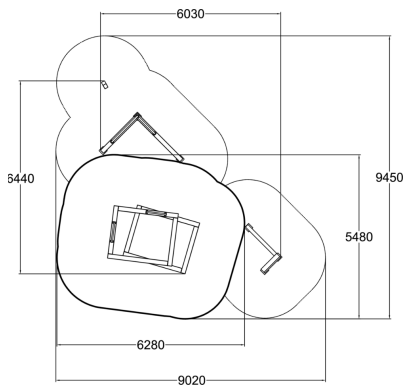

MODULE 4: CAT LEAP & UNDERBAR

MODULE 4 includes the following products: Dex Step (081700M), Vault M (081721M), Vault LXU (081727M), Base Pile (081734M). This module's core functions are vaulting, wall techniques, foot placement and underbars. The placing of the elements generate numerous movement combinations. Combining it with other modules that contain other functions you can make it even more versatile. Watch a wide selection of parkour techniques performed on Dash Parkour equipment. The playlist showcases how the products can be used in versatile ways: Watch the videos here.

User age	8-99
Product length, mm	5900
Product width, mm	6440
Product height, mm	1910
Falling space, m ²	56
Height required, mm	3920
Max. free fall height, mm	1910
Installation time (for 1), H	4
Foundation options	deep_mounting surface_mounting
Wood	<input checked="" type="checkbox"/>
Metal	<input type="checkbox"/>