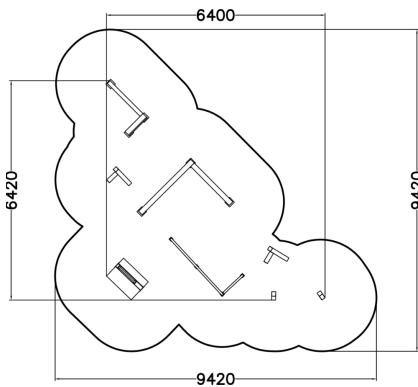

MODULE 3 includes the following products: 2x Dex Step (081700M), 2x Dex Landing (081701M), Dex box (081702M), Vault S (081720M), Vault L (081722M), Rail Corner High (081712M). This module's core functions are vaulting, balancing and foot placement and underbars. The placing of the elements generate numerous movement combinations. Combining it with other modules that offer other functions you can make it even more versatile. Watch a wide selection of parkour techniques performed on Dash Parkour equipment. The playlist showcases how the products can be used in versatile ways: Watch the videos here.

User age	6-99
Product length, mm	6400
Product width, mm	6420
Product height, mm	950
Falling space, m ²	56.1
Height required, mm	3150
Max. free fall height, mm	950
Installation time (for 1), H	32
Foundation options	deep_mounting surface_mounting
Wood	<input type="checkbox"/>
Metal	<input checked="" type="checkbox"/>