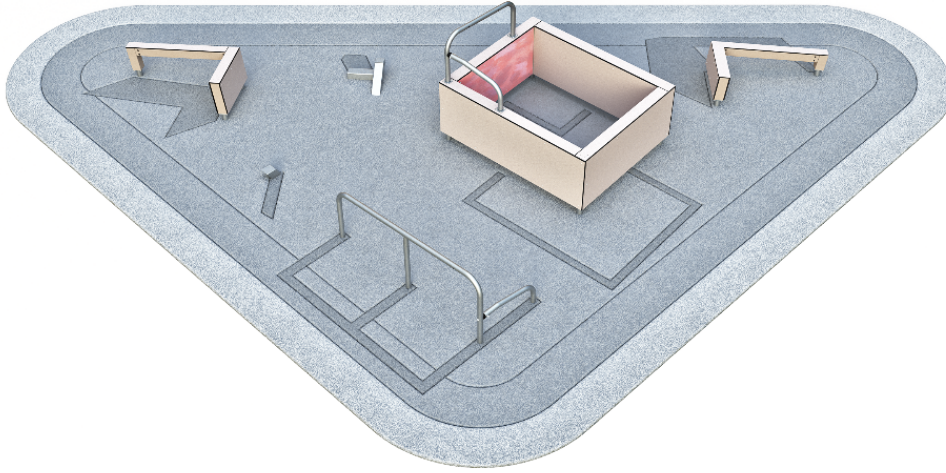

MODULE 1: VAULT & JUMP

MODULE 1 includes the following products: Dex Step (081700M), Dex Landing (081701M), Rail Corner High (081712M), Vault S (081720M), Vault M (081721M), Vault Square U (081728M). This module's core functions are vaulting, balancing foot placement and underbars. The placing of the elements generate numerous movement combinations. Combining it with other modules that offer other functions you can make it even more versatile. Watch a wide selection of parkour techniques performed on Dash Parkour equipment. The playlist showcases how the products can be used in versatile ways: Watch the videos here.

User age	6-99
Product length, mm	6440
Product width, mm	6460
Product height, mm	1580
Falling space, m ²	57.9
Height required, mm	3880
Max. free fall height, mm	1580
Foundation options	deep_mounting surface_mounting
Wood	<input checked="" type="checkbox"/>
Metal	<input type="checkbox"/>