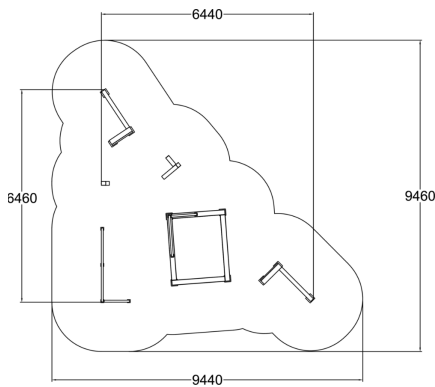

MODULE 1: VAULT & JUMP

MODULE 1 includes the following products: Dex Step (081700M), Dex Landing (081701M), Rail Corner High (081712M), Vault S (081720M), Vault M (081721M), Vault Square U (081728M). This module's core functions are vaulting, balancing foot placement and underbars. The placing of the elements generate numerous movement combinations. Combining it with other modules that offer other functions you can make it even more versatile. Watch a wide selection of parkour techniques performed on Dash Parkour equipment. The playlist showcases how the products can be used in versatile ways: Watch the videos here.

User age	6-99
Product length, mm	6440
Product width, mm	6460
Product height, mm	1580
Falling space, m ²	57.9
Height required, mm	3880
Max. free fall height, mm	1580
Foundation options	deep_mounting surface_mounting
Wood	<input checked="" type="checkbox"/>
Metal	<input type="checkbox"/>