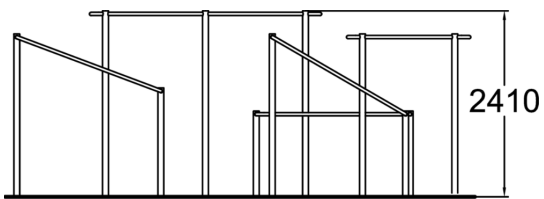

Cage L takes the variety of the bar functions to the maximum level. The functions are hanging, swinging, underbars, and vaults, precision jumping and balancing features for advanced users. Other equipment can be placed within a jumping distance from the cage thanks to lower rail section which reduces the required safety zone around that end of the structure. Watch a wide selection of parkour techniques performed on Dash Parkour equipment. The playlist showcases how the products can be used in versatile ways: Watch the videos here.

Product length, mm	5920
Product width, mm	5120
Product height, mm	2410
Falling space, m ²	71.3
Height required, mm	2700
Max. free fall height, mm	2410
Safety info	EN 16899 TÜV
Foundation options	deep_mounting surface_mounting
Metal	