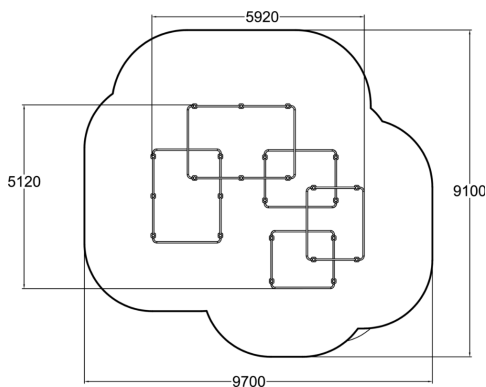

Cage L takes the variety of the bar functions to the maximum level. The functions are hanging, swinging, underbars, and vaults, precision jumping and balancing features for advanced users. Other equipment can be placed within a jumping distance from the cage thanks to lower rail section which reduces the required safety zone around that end of the structure. Watch a wide selection of parkour techniques performed on Dash Parkour equipment. The playlist showcases how the products can be used in versatile ways: Watch the videos here.

Product length, mm	5920
Product width, mm	5120
Product height, mm	2410
Falling space, m ²	71.3
Height required, mm	2700
Max. free fall height, mm	2410
Safety info	EN 16899 TÜV
Foundation options	deep_mounting surface_mounting
Metal	