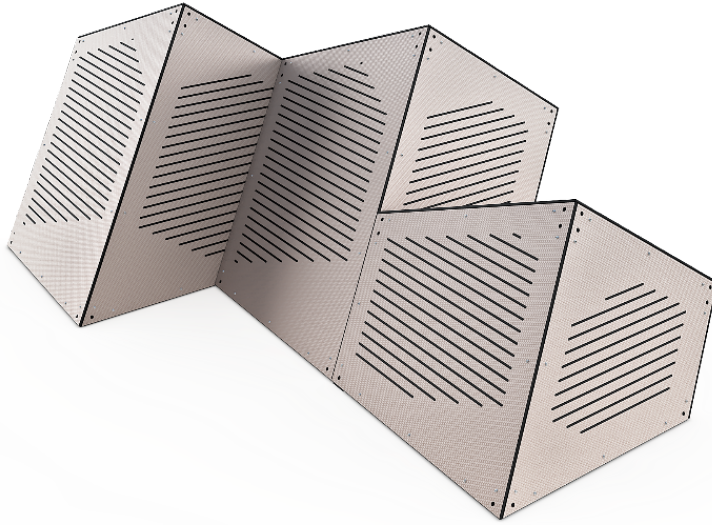

Block Triple

Combination of two M size and one S size blocks form an inspiring piece that really invites to try out what it has to offer. The combination of the blocks provide multidirectional surfaces that enable a lot of variety in training different wall techniques, take offs, landings and climbing. Block elements are super valuable when placed in the middle of other products as you can approach them from basically any direction and always get a good grip thanks to the inclined anti-slip surface. Watch a wide selection of parkour techniques performed on Dash Parkour equipment. The playlist showcases how the products can be used in versatile ways: Watch the videos here.

Product length, mm	5140
Product width, mm	3090
Product height, mm	1740
Impact area, m ²	38.7
Falling space, m ²	41.1
Height required, mm	3840
Max. free fall height, mm	1740
Safety info	EN 16899 TÜV
Foundation options	deep_mounting surface_mounting