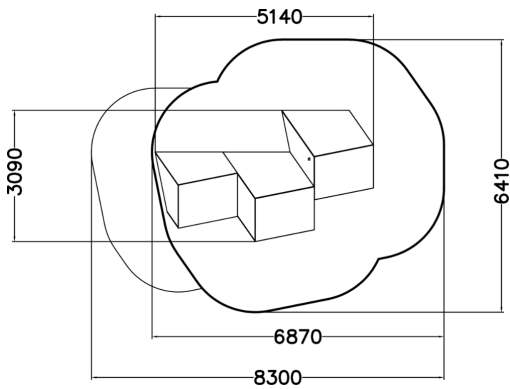

Block Triple

Combination of two M size and one S size blocks form an inspiring piece that really invites to try out what it has to offer. The combination of the blocks provide multidirectional surfaces that enable a lot of variety in training different wall techniques, take offs, landings and climbing. Block elements are super valuable when placed in the middle of other products as you can approach them from basically any direction and always get a good grip thanks to the inclined anti-slip surface. Watch a wide selection of parkour techniques performed on Dash Parkour equipment. The playlist showcases how the products can be used in versatile ways: Watch the videos here.

Product length, mm	5140
Product width, mm	3090
Product height, mm	1740
Impact area, m ²	38.7
Falling space, m ²	41.1
Height required, mm	3840
Max. free fall height, mm	1740
Safety info	EN 16899 TÜV
Foundation options	deep_mounting surface_mounting