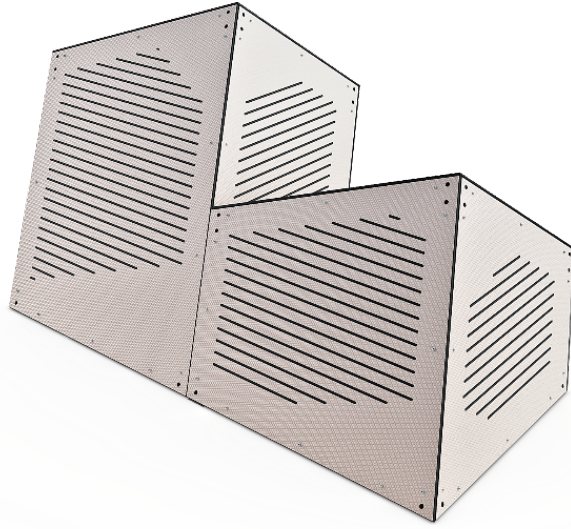

# Block Double S

Combination of S and M size blocks form an inspiring piece that really invites to try out what it has to offer. The combination of the blocks provide multidirectional surfaces that enable a lot of variety in training different wall techniques, take offs, landings and climbing. Block elements are super valuable when placed in the middle of other products as you can approach them from basically any direction and always get a good grip thanks to the inclined anti-slip surface. Watch a wide selection of parkour techniques performed on Dash Parkour equipment. The playlist showcases how the products can be used in versatile ways: Watch the videos here.

Product length, mm	3750
Product width, mm	2110
Product height, mm	1740
Falling space, m <sup>2</sup>	31
Height required, mm	3840
Max. free fall height, mm	1740
Safety info	EN 16899 TÜV
Foundation options	deep_mounting surface_mounting