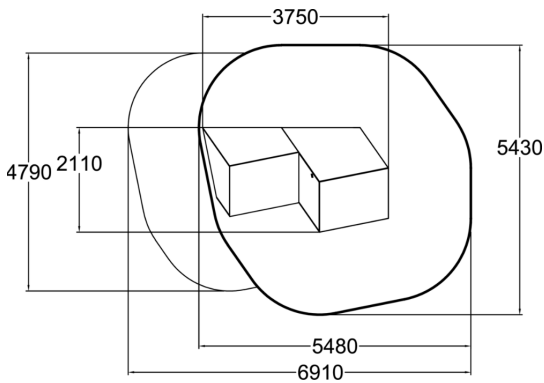

# Block Double S

Combination of S and M size blocks form an inspiring piece that really invites to try out what it has to offer. The combination of the blocks provide multidirectional surfaces that enable a lot of variety in training different wall techniques, take offs, landings and climbing. Block elements are super valuable when placed in the middle of other products as you can approach them from basically any direction and always get a good grip thanks to the inclined anti-slip surface. Watch a wide selection of parkour techniques performed on Dash Parkour equipment. The playlist showcases how the products can be used in versatile ways: Watch the videos here.

Product length, mm	3750
Product width, mm	2110
Product height, mm	1740
Falling space, m <sup>2</sup>	31
Height required, mm	3840
Max. free fall height, mm	1740
Safety info	EN 16899 TÜV
Foundation options	deep_mounting surface_mounting