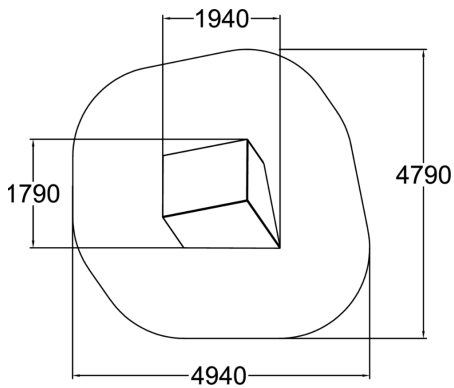

Block S has three different skill levels in it thanks to three sides with different angles towards the ground level. Block is a perfect tool for training basic wall techniques such as tic tacs (pushing yourself off from a wall with one leg) and cat landings. Block elements are super valuable when placed in the middle of other products as you can approach them from basically any direction and always get a good grip thanks to the inclined anti-slip surface.

Product length, mm	1940
Product width, mm	1790
Product height, mm	1250
Falling space, m ²	19.7
Height required, mm	3350
Max. free fall height, mm	1250
Safety info	EN 16899 TÜV
Foundation options	deep_mounting surface_mounting
Metal	