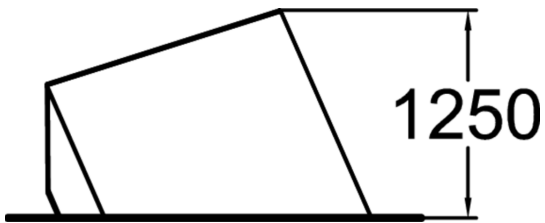

Block S has three different skill levels in it thanks to three sides with different angles towards the ground level. Block is a perfect tool for training basic wall techniques such as tic tacs (pushing yourself off from a wall with one leg) and cat landings. Block elements are super valuable when placed in the middle of other products as you can approach them from basically any direction and always get a good grip thanks to the inclined anti-slip surface.

Product length, mm	1940
Product width, mm	1790
Product height, mm	1250
Falling space, m ²	19.7
Height required, mm	3350
Max. free fall height, mm	1250
Safety info	EN 16899 TÜV
Foundation options	deep_mounting surface_mounting
Metal	