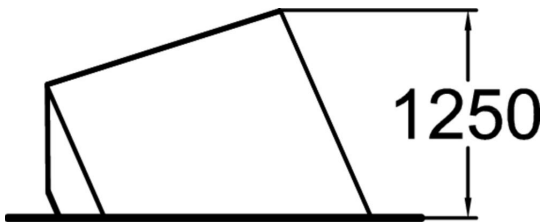

Block S has three different skill levels in it thanks to three sides with different angles towards the ground level. Block is a perfect tool for training basic wall techniques such as tic tacs (pushing yourself off from a wall with one leg) and cat landings. Block elements are super valuable when placed in the middle of other products as you can approach them from basically any direction and always get a good grip thanks to the inclined anti-slip surface.

Product length, mm	1940
Product width, mm	1790
Product height, mm	1250
Falling space, m ²	19.7
Height required, mm	3350
Max. free fall height, mm	1250
Safety info	EN 16899 TÜV
Foundation options	Deep mounting Surface mounting
Metal	