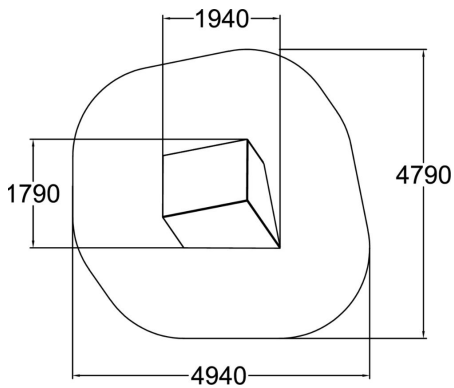

Block S has three different skill levels in it thanks to three sides with different angles towards the ground level. Block is a perfect tool for training basic wall techniques such as tic tacs (pushing yourself off from a wall with one leg) and cat landings. Block elements are super valuable when placed in the middle of other products as you can approach them from basically any direction and always get a good grip thanks to the inclined anti-slip surface.

Product length, mm	1940
Product width, mm	1790
Product height, mm	1250
Falling space, m ²	19.7
Height required, mm	3350
Max. free fall height, mm	1250
Safety info	EN 16899 TÜV
Foundation options	Deep mounting Surface mounting
Metal	