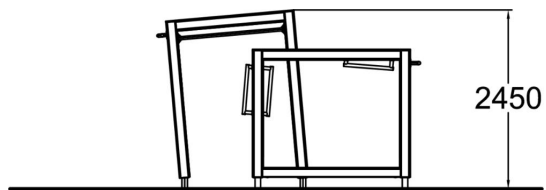

Base Double L

Base double L is the most versatile of the Base Doubles. There are both inclined and vertical surfaces for increased variety for wall techniques. The height combined with well placed bars enable many swinging and hanging movements, climbing and variety of landings on the walls. The floor of the lower frame is also good for creative landings and foot placement drills. The creative shapes along with mural and inner wall colouring give it the unique look which is characteristic to the whole Dash Parkour series.

Product length, mm	3620
Product width, mm	1630
Product height, mm	2450
Falling space, m ²	32.7
Height required, mm	4550
Max. free fall height, mm	2450
Safety info	EN 16899 TÜV
Foundation options	deep_mounting surface_mounting
Wood	<input checked="" type="checkbox"/>
Metal	<input type="checkbox"/>