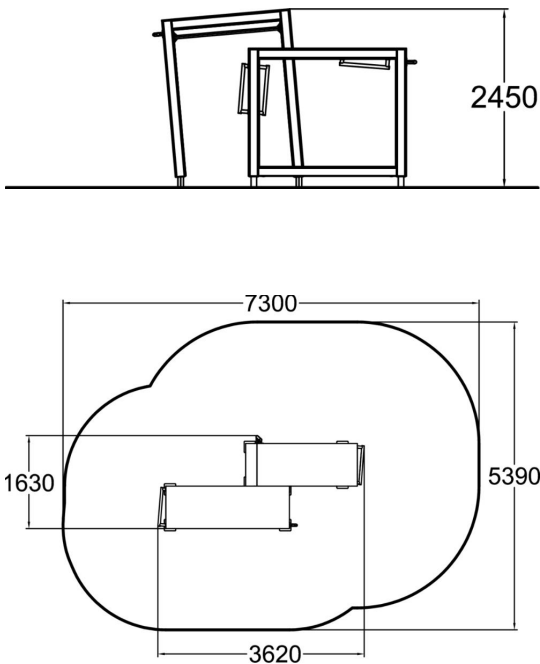

Base Double L

Base double L is the most versatile of the Base Doubles. There are both inclined and vertical surfaces for increased variety for wall techniques. The height combined with well placed bars enable many swinging and hanging movements, climbing and variety of landings on the walls. The floor of the lower frame is also good for creative landings and foot placement drills. The creative shapes along with mural and inner wall colouring give it the unique look which is characteristic to the whole Dash Parkour series.

Product length, mm	3620
Product width, mm	1630
Product height, mm	2450
Falling space, m ²	32.7
Height required, mm	4550
Max. free fall height, mm	2450
Safety info	EN 16899 TÜV
Foundation options	deep_mounting surface_mounting
Wood	
Metal colour	