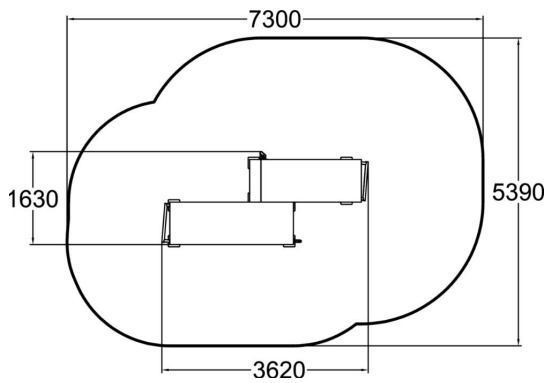

Base Double L

Base double L is the most versatile of the Base Doubles. There are both inclined and vertical surfaces for increased variety for wall techniques. The height combined with well placed bars enable many swinging and hanging movements, climbing and variety of landings on the walls. The floor of the lower frame is also good for creative landings and foot placement drills. The creative shapes along with mural and inner wall colouring give it the unique look which is characteristic to the whole Dash Parkour series.

Product length, mm	3620
Product width, mm	1630
Product height, mm	2450
Falling space, m ²	32.7
Height required, mm	4550
Max. free fall height, mm	2450
Safety info	EN 16899 TÜV
Foundation options	deep_mounting surface_mounting
Wood	<input checked="" type="checkbox"/>
Metal	<input type="checkbox"/>