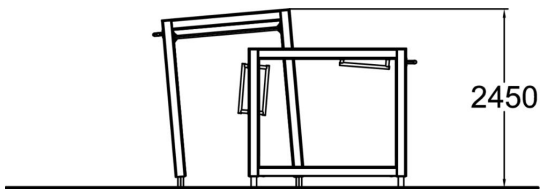

Base Double L

Base double L is the most versatile of the Base Doubles. There are both inclined and vertical surfaces for increased variety for wall techniques. The height combined with well placed bars enable many swinging and hanging movements, climbing and variety of landings on the walls. The floor of the lower frame is also good for creative landings and foot placement drills. The creative shapes along with mural and inner wall colouring give it the unique look which is characteristic to the whole Dash Parkour series.

Product length, mm	3620
Product width, mm	1630
Product height, mm	2450
Falling space, m ²	32.7
Height required, mm	4550
Max. free fall height, mm	2450
Safety info	EN 16899 TÜV
Foundation options	Deep mounting Surface mounting
Wood	<input checked="" type="checkbox"/>
Metal	<input type="checkbox"/>