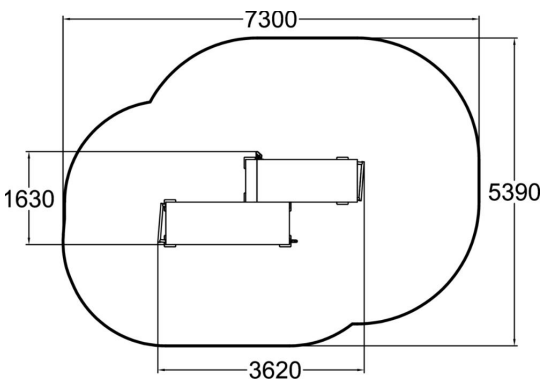

Base Double L

Base double L is the most versatile of the Base Doubles. There are both inclined and vertical surfaces for increased variety for wall techniques. The height combined with well placed bars enable many swinging and hanging movements, climbing and variety of landings on the walls. The floor of the lower frame is also good for creative landings and foot placement drills. The creative shapes along with mural and inner wall colouring give it the unique look which is characteristic to the whole Dash Parkour series.

Product length, mm	3620
Product width, mm	1630
Product height, mm	2450
Falling space, m ²	32.7
Height required, mm	4550
Max. free fall height, mm	2450
Safety info	EN 16899 TÜV
Foundation options	Deep mounting Surface mounting
Wood	<input checked="" type="checkbox"/>
Metal	<input type="checkbox"/>