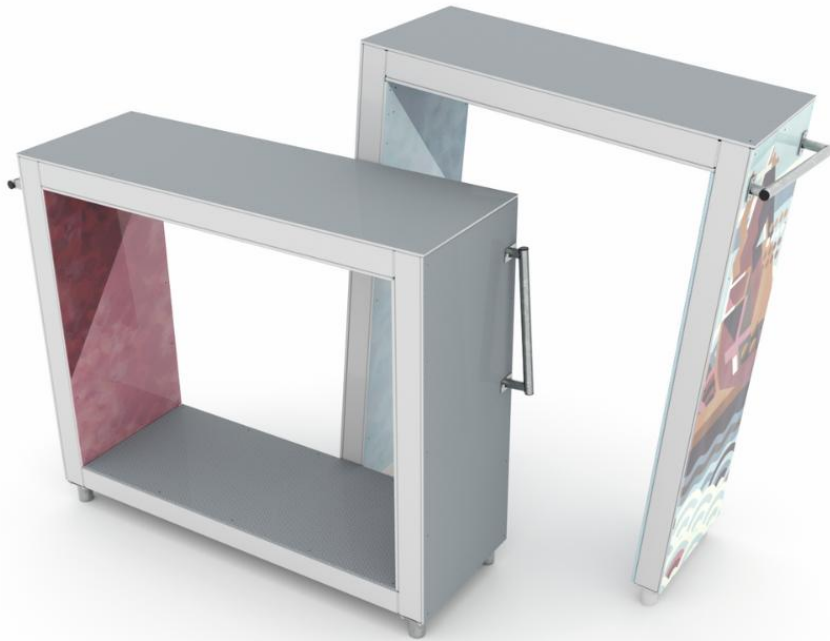

Base Double L

Base double L is the most versatile of the Base Doubles. There are both inclined and vertical surfaces for increased variety for wall techniques. The height combined with well placed bars enable many swinging and hanging movements, climbing and variety of landings on the walls. The floor of the lower frame is also good for creative landings and foot placement drills. The creative shapes along with mural and inner wall colouring give it the unique look which is characteristic to the whole Dash Parkour series.

Product length, mm	3620
Product width, mm	1630
Product height, mm	2450
Falling space, m ²	32.7
Height required, mm	4550
Max. free fall height, mm	2450
Safety info	EN 16899 TÜV
Foundation options	deep_mounting surface_mounting
Wood	
Metal colour	