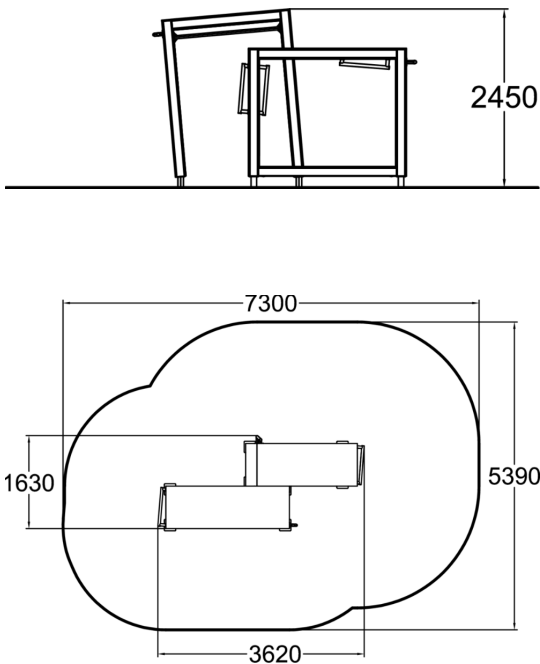

Base Double L

Base double L is the most versatile of the Base Doubles. There are both inclined and vertical surfaces for increased variety for wall techniques. The height combined with well placed bars enable many swinging and hanging movements, climbing and variety of landings on the walls. The floor of the lower frame is also good for creative landings and foot placement drills. The creative shapes along with mural and inner wall colouring give it the unique look which is characteristic to the whole Dash Parkour series. Watch a wide selection of parkour techniques performed on Dash Parkour equipment. The playlist showcases how the products can be used in versatile ways: Watch the videos here.

Product length, mm	3620
Product width, mm	1630
Product height, mm	2450
Falling space, m ²	32.7
Height required, mm	4550
Max. free fall height, mm	2450
Safety info	EN 16899 TÜV
Foundation options	deep_mounting surface_mounting
Wood	<input checked="" type="checkbox"/>
Metal	<input type="checkbox"/>