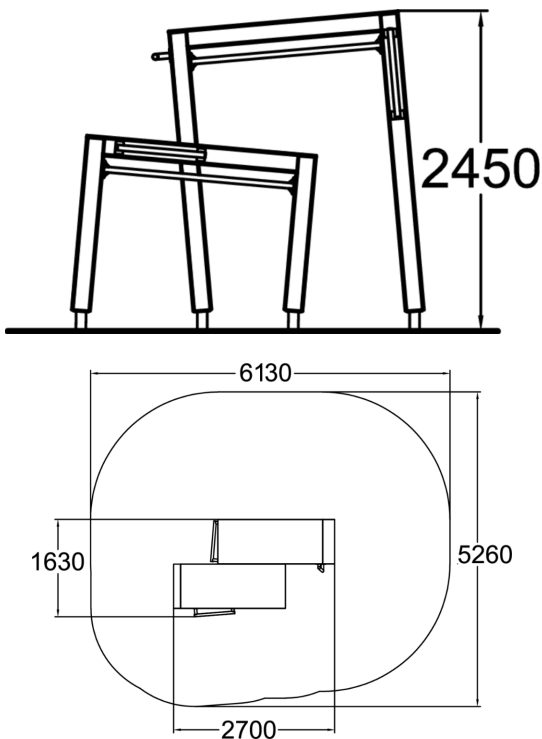

Base Double M

This combination of two Bases offers a large variety of wall techniques thanks to different wall heights and different angles between obstacles. Besides wall techniques Base Double M suits for swinging and hanging movements, underbars and climbing. The mural / inner wall colouring with creative shapes give it the creative look which is characteristic to the whole Dash Parkour series. Watch a wide selection of parkour techniques performed on Dash Parkour equipment. The playlist showcases how the products can be used in versatile ways: Watch the videos here.

Product length, mm	2700
Product width, mm	1630
Product height, mm	2450
Falling space, m ²	27.6
Height required, mm	4550
Max. free fall height, mm	2450
Safety info	EN 16899 TÜV
Foundation options	deep_mounting surface_mounting
Wood	<input checked="" type="checkbox"/>
Metal	<input type="checkbox"/>