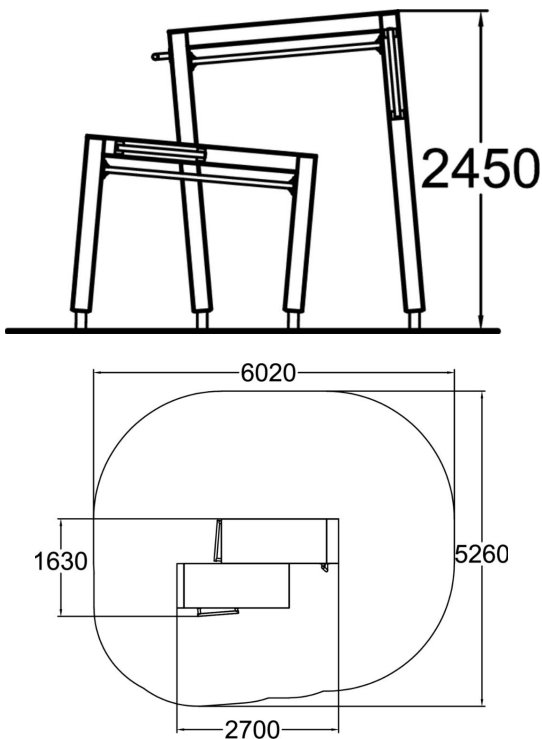

Base Double M

This combination of two Bases offers a large variety of wall techniques thanks to different wall heights and different angles between obstacles. Besides wall techniques Base Double M suits for swinging and hanging movements, underbars and climbing. The mural / inner wall colouring with creative shapes give it the creative look which is characteristic to the whole Dash Parkour series.

Product length, mm	2700
Product width, mm	1630
Product height, mm	2450
Falling space, m ²	27.6
Height required, mm	4550
Max. free fall height, mm	2450
Safety info	EN 16899 TÜV
Foundation options	Deep mounting Surface mounting
Wood	<input checked="" type="checkbox"/>
Metal	<input type="checkbox"/>